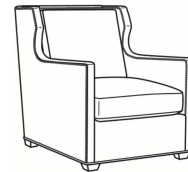

## Sherwin / L2250-05SW

DESCRIPTION:	Swivel Chair (31W)
OUTSIDE:	31"W x 41"D x 38"H
INSIDE:	24"W x 22"D
SEAT:	19.5"H
ARM:	26"H
BACK RAIL:	38"H
COM:	Plain: 119 sq ft
WEIGHT:	80 lbs

**L** = available in leather

### Standard Features:

Box Border Back

French Seamed

Standard with small nail trim

Due to the construction of this style, nails cannot be removed

May be shown with optional features

## SHERWIN

Standard Seat Cushion:	Comfort Down Seat
Standard Back Pillow:	Comfort Down Back

Also available:

Sherwin / 2250-07  
Ottoman (29W X 23D)  
Outside: 29W x 23D x 17H  
Inside: 0W x 0D

Sherwin / L2250-07  
Leather Ottoman (29W X 23D)  
Outside: 29W x 23D x 17H  
Inside: 0W x 0D

Sherwin / 2250-05  
Chair (31W)  
Outside: 31W x 41D x 38H  
Inside: 24W x 22D

Sherwin / 2250-05SW  
Swivel Chair (31W)  
Outside: 31W x 41D x 38H  
Inside: 24W x 22D

Sherwin / L2250-05  
Leather Chair (31W)  
Outside: 31W x 41D x 38H  
Inside: 24W x 22D