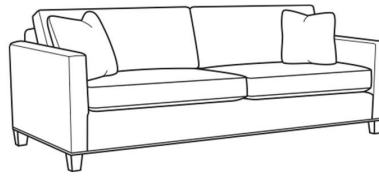

CR LAINÉ®

STYLE • COMFORT • COLOR

Quinn / L3100-20

DESCRIPTION:	Sofa (81W)
OUTSIDE:	81"W x 39"D x 34.5"H
INSIDE:	72"W x 22"D
SEAT:	21"H
ARM:	26.5"H
BACK RAIL:	30"H
COM:	Plain: 199 sq ft
WEIGHT:	150 lbs

L = available in leather

Standard Features:

Box Border Back

Weltless

May be shown with optional features

QUINN

Standard Seat Cushion:	Hallmark Seat
Standard Back Pillow:	Fiber Back

Also available:

Quinn / 3100-20
Sofa (81W)
Outside: 81W x 39D x 34.5H
Inside: 72W x 22D

Quinn / 3100-21
Long Sofa (97W)
Outside: 97W x 39D x 34.5H
Inside: 88W x 22D

Quinn / L3100-21
Leather Long Sofa (97W)
Outside: 97W x 39D x 34.5H
Inside: 88W x 22D