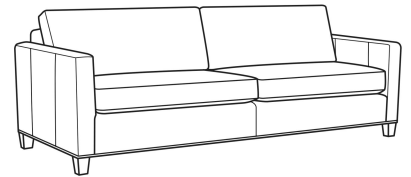

CR LAINÉ®

STYLE • COMFORT • COLOR

Quinn / L3100-20

DESCRIPTION:	Sofa (81W)
OUTSIDE:	81"W x 39"D x 34.5"H
INSIDE:	72"W x 22"D
SEAT:	21"H
ARM:	26.5"H
BACK RAIL:	30"H
COM:	Plain: 199 sq ft
WEIGHT:	150 lbs

L = available in leather

Standard Features:

Box Border Back

Weltless

May be shown with optional features

QUINN

Standard Seat Cushion:	Hallmark Seat
Standard Back Pillow:	Fiber Back

Also available:

Quinn / 3100-20
Sofa (81W)
Outside: 81W x 39D x 34.5H
Inside: 72W x 22D

Quinn / 3100-21
Long Sofa (97W)
Outside: 97W x 39D x 34.5H
Inside: 88W x 22D

Quinn / L3100-21
Leather Long Sofa (97W)
Outside: 97W x 39D x 34.5H
Inside: 88W x 22D