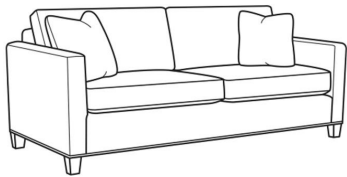

CR LAINÉ®

STYLE • COMFORT • COLOR

Quinn / L3100-20

DESCRIPTION:	Sofa (81W)
OUTSIDE:	81"W x 39"D x 34.5"H
INSIDE:	72"W x 22"D
SEAT:	21"H
ARM:	26.5"H
BACK RAIL:	30"H
COM:	Plain: 199 sq ft
WEIGHT:	150 lbs

L = available in leather

Standard Features:

Box Border Back

Weltless

May be shown with optional features

QUINN

Standard Seat Cushion:	Hallmark Seat
Standard Back Pillow:	Fiber Back

Also available:

Quinn / 3100-20
Sofa (81W)
Outside: 81W x 39D x 34.5H
Inside: 72W x 22D

Quinn / 3100-21
Long Sofa (97W)
Outside: 97W x 39D x 34.5H
Inside: 88W x 22D

Quinn / L3100-21
Leather Long Sofa (97W)
Outside: 97W x 39D x 34.5H
Inside: 88W x 22D