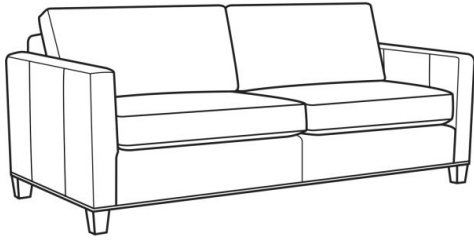

CR LAINÉ®

STYLE • COMFORT • COLOR

Quinn / L3100-20

DESCRIPTION:	Sofa (81W)
OUTSIDE:	81"W x 39"D x 34.5"H
INSIDE:	72"W x 22"D
SEAT:	21"H
ARM:	26.5"H
BACK RAIL:	30"H
COM:	Plain: 199 sq ft
WEIGHT:	150 lbs

L = available in leather

Standard Features:

Box Border Back

Weltless

May be shown with optional features

QUINN

Standard Seat Cushion:	Hallmark Seat
Standard Back Pillow:	Fiber Back

Also available:

Quinn / 3100-20
Sofa (81W)
Outside: 81W x 39D x 34.5H
Inside: 72W x 22D

Quinn / 3100-21
Long Sofa (97W)
Outside: 97W x 39D x 34.5H
Inside: 88W x 22D

Quinn / L3100-21
Leather Long Sofa (97W)
Outside: 97W x 39D x 34.5H
Inside: 88W x 22D