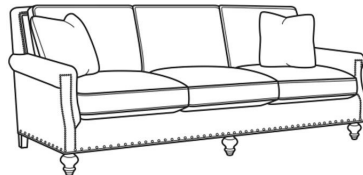

## Sedgewick / L5050-01

DESCRIPTION:	Long Sofa (98W)
OUTSIDE:	98"W x 41"D x 37"H
INSIDE:	86"W x 23"D
SEAT:	22"H
ARM:	25.5"H
BACK RAIL:	37"H
COM:	Plain: 283 sq ft
WEIGHT:	160 lbs

**L** = available in leather

### Standard Features:

Box Border Back

Standard with small/medium nail trim

May be shown with optional features

## SEDGEWICK

Standard Seat Cushion:	Comfort Down Seat
Standard Back Pillow:	Comfort Down Back

Also available:

Sedgewick / 5050-00  
Sofa (86W)  
Outside: 86W x 41D x 37H  
Inside: 74W x 23D

Sedgewick / 5050-01  
Long Sofa (98W)  
Outside: 98W x 41D x 37H  
Inside: 86W x 23D

Sedgewick / L5050-00  
Leather Sofa (86W)  
Outside: 86W x 41D x 37H  
Inside: 74W x 23D