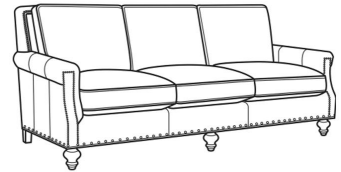

## Sedgewick / L5050-01

DESCRIPTION:	Long Sofa (98W)
OUTSIDE:	98"W x 41"D x 37"H
INSIDE:	86"W x 23"D
SEAT:	22"H
ARM:	25.5"H
BACK RAIL:	37"H
COM:	Plain: 283 sq ft
WEIGHT:	160 lbs

**L** = available in leather

### Standard Features:

Box Border Back

Standard with small/medium nail trim

May be shown with optional features

## SEDGEWICK

Standard Seat Cushion:	Comfort Down Seat
Standard Back Pillow:	Comfort Down Back

Also available:

Sedgewick / 5050-00  
Sofa (86W)  
Outside: 86W x 41D x 37H  
Inside: 74W x 23D

Sedgewick / 5050-01  
Long Sofa (98W)  
Outside: 98W x 41D x 37H  
Inside: 86W x 23D

Sedgewick / L5050-00  
Leather Sofa (86W)  
Outside: 86W x 41D x 37H  
Inside: 74W x 23D