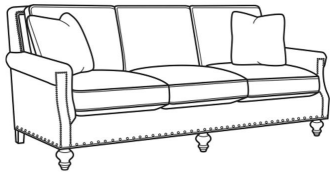

## Sedgewick / L5050-01

DESCRIPTION:	Long Sofa (98W)
OUTSIDE:	98"W x 41"D x 37"H
INSIDE:	86"W x 23"D
SEAT:	22"H
ARM:	25.5"H
BACK RAIL:	37"H
COM:	Plain: 283 sq ft
WEIGHT:	160 lbs

**L** = available in leather

### Standard Features:

Box Border Back

Standard with small/medium nail trim

May be shown with optional features

## SEDGEWICK

Standard Seat Cushion:	Comfort Down Seat
Standard Back Pillow:	Comfort Down Back

Also available:

Sedgewick / 5050-00  
Sofa (86W)  
Outside: 86W x 41D x 37H  
Inside: 74W x 23D

Sedgewick / 5050-01  
Long Sofa (98W)  
Outside: 98W x 41D x 37H  
Inside: 86W x 23D