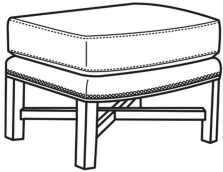

CR LAINE®

STYLE • COMFORT • COLOR

Marshall / L9955-05

DESCRIPTION:	Chair (26.5W)
OUTSIDE:	26.5"W x 34"D x 34"H
INSIDE:	21.5"W x 19"D
SEAT:	20"H
ARM:	25"H
BACK RAIL:	32.5"H
COM:	Plain: 79 sq ft
WEIGHT:	75 lbs

Standard Features:

Box Border Back

French Seamed

Standard with small nail trim

Due to the construction of this style, nails cannot be removed

May be shown with optional features

MARSHALL

Standard Seat Cushion:	Hallmark Seat
Standard Back Pillow:	Fiber Back

Also available:

Marshall / L9955-07
Leather Nesting Ottoman (23.5W X 17D)
Outside: 23.5W x 17D x 18H
Inside: 0W x 0D

Marshall / 9955-07
Nesting Ottoman (23.5W X 17D)
Outside: 23.5W x 17D x 18H
Inside: 0W x 0D

Marshall / 9955-05
Chair (26.5W)
Outside: 26.5W x 34D x 34H
Inside: 21.5W x 19D