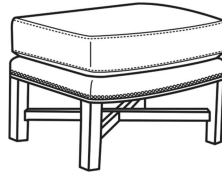

CR LAINE®

STYLE • COMFORT • COLOR

Marshall / L9955-05

DESCRIPTION:	Chair (26.5W)
OUTSIDE:	26.5"W x 34"D x 34"H
INSIDE:	21.5"W x 19"D
SEAT:	20"H
ARM:	25"H
BACK RAIL:	32.5"H
COM:	Plain: 79 sq ft
WEIGHT:	75 lbs

Standard Features:

Box Border Back

French Seamed

Standard with small nail trim

Due to the construction of this style, nails cannot be removed

May be shown with optional features

MARSHALL

Standard Seat Cushion:	Hallmark Seat
Standard Back Pillow:	Fiber Back

Also available:

Marshall / L9955-07
Leather Nesting Ottoman (23.5W X 17D)
Outside: 23.5W x 17D x 18H
Inside: 0W x 0D

Marshall / 9955-07
Nesting Ottoman (23.5W X 17D)
Outside: 23.5W x 17D x 18H
Inside: 0W x 0D

Marshall / 9955-05
Chair (26.5W)
Outside: 26.5W x 34D x 34H
Inside: 21.5W x 19D