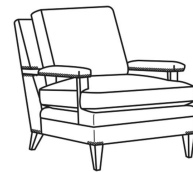

CR LAINE®

STYLE • COMFORT • COLOR

Sutton / 1465-05

DESCRIPTION:	Chair (31W)
OUTSIDE:	31"W x 41"D x 36"H
INSIDE:	23"W x 22"D
SEAT:	21"H
ARM:	23"H
BACK RAIL:	33"H
COM:	Plain: 6.50 yds Repeat of 2-14": 8.25 yds Repeat of 15-27": 9.00 yds
WEIGHT:	70 lbs

L = available in leather

Standard Features:

Box Border Back

Weltless

Standard with small nail trim

Due to the construction of this style, nails cannot be removed

May be shown with optional features

SUTTON

Standard Seat Cushion:	Comfort Down Seat
Standard Back Pillow:	Comfort Down Back

Also available:

Sutton / L1465-07
Leather Ottoman (26.5W X 18.5D)
Outside: 26.5W x 18.5D x 18H
Inside: 0W x 0D

Sutton / 1465-07
Ottoman (26.5W X 18.5D)
Outside: 26.5W x 18.5D x 18H
Inside: 0W x 0D

Sutton / L1465-05
Leather Chair (31W)
Outside: 31W x 41D x 36H
Inside: 23W x 22D