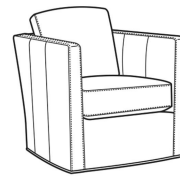

CR LAINE®

STYLE • COMFORT • COLOR

Miles / 1765-05

DESCRIPTION:	Chair (30W)
OUTSIDE:	30"W x 35"D x 34"H
INSIDE:	22"W x 19"D
SEAT:	20"H
ARM:	29"H
BACK RAIL:	28"H
COM:	Plain: 7.50 yds Repeat of 2-14": 9.50 yds Repeat of 15-27": 10.25 yds
WEIGHT:	70 lbs

L = available in leather

Standard Features:

Box Border Back

French Seamed

May be shown with optional features

MILES

Standard Seat Cushion:	Hallmark Seat
Standard Back Pillow:	Fiber Back

Also available:

Miles / 1765-05SW
Swivel Chair (30W)
Outside: 30W x 35D x 34H
Inside: 22W x 19D

Miles / L1765-05
Leather Chair (30W)
Outside: 30W x 35D x 34H
Inside: 22W x 19D

Miles / L1765-05SW
Leather Swivel Chair (30W)
Outside: 30W x 35D x 34H
Inside: 22W x 19D