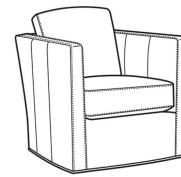

## Miles / 1765-05

DESCRIPTION:	Chair (30W)
OUTSIDE:	30"W x 35"D x 34"H
INSIDE:	22"W x 19"D
SEAT:	20"H
ARM:	29"H
BACK RAIL:	28"H
COM:	Plain: 7.50 yds Repeat of 2-14": 9.50 yds Repeat of 15-27": 10.25 yds
WEIGHT:	70 lbs

### Standard Features:

Box Border Back

French Seamed

May be shown with optional features

## MILES

Standard Seat Cushion: Hallmark Seat  
Standard Back Pillow: Fiber Back

### Also available:

Miles / 1765-05SW  
Swivel Chair (30W)  
Outside: 30W x 35D x 34H  
Inside: 22W x 19D

Miles / L1765-05  
Leather Chair (30W)  
Outside: 30W x 35D x 34H  
Inside: 22W x 19D

Miles / L1765-05SW  
Leather Swivel Chair (30W)  
Outside: 30W x 35D x 34H  
Inside: 22W x 19D