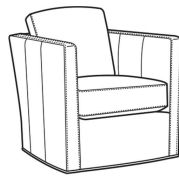

## Miles / 1765-05

DESCRIPTION:	Chair (30W)
OUTSIDE:	30"W x 35"D x 34"H
INSIDE:	22"W x 19"D
SEAT:	20"H
ARM:	29"H
BACK RAIL:	28"H
COM:	Plain: 7.50 yds Repeat of 2-14": 9.50 yds Repeat of 15-27": 10.25 yds
WEIGHT:	70 lbs

### Standard Features:

Box Border Back

French Seamed

May be shown with optional features

### Also available:

Miles / 1765-05SW  
Swivel Chair (30W)  
Outside: 30W x 35D x 34H  
Inside: 22W x 19D

Miles / L1765-05  
Leather Chair (30W)  
Outside: 30W x 35D x 34H  
Inside: 22W x 19D

Miles / L1765-05SW  
Leather Swivel Chair (30W)  
Outside: 30W x 35D x 34H  
Inside: 22W x 19D