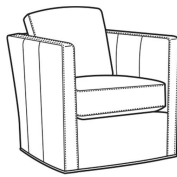

CR LAINE®

STYLE • COMFORT • COLOR

Miles / 1765-05

DESCRIPTION:	Chair (30W)
OUTSIDE:	30"W x 35"D x 34"H
INSIDE:	22"W x 19"D
SEAT:	20"H
ARM:	29"H
BACK RAIL:	28"H
COM:	Plain: 7.50 yds Repeat of 2-14": 9.50 yds Repeat of 15-27": 10.25 yds
WEIGHT:	70 lbs

L = available in leather

Standard Features:

Box Border Back

French Seamed

May be shown with optional features

MILES

Standard Seat Cushion:	Hallmark Seat
Standard Back Pillow:	Fiber Back

Also available:

Miles / 1765-05SW
Swivel Chair (30W)
Outside: 30W x 35D x 34H
Inside: 22W x 19D

Miles / L1765-05
Leather Chair (30W)
Outside: 30W x 35D x 34H
Inside: 22W x 19D

Miles / L1765-05SW
Leather Swivel Chair (30W)
Outside: 30W x 35D x 34H
Inside: 22W x 19D