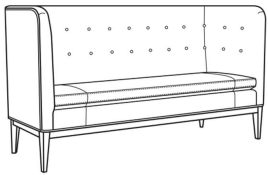

CR LAINE®

STYLE • COMFORT • COLOR

Oscar / 1820-00B

| | |
|--------------|---|
| DESCRIPTION: | Sofa Banquette (80W) |
| OUTSIDE: | 80"W x 28"D x 43"H |
| INSIDE: | 71"W x 20.5"D |
| SEAT: | 20"H |
| ARM: | 43"H |
| BACK RAIL: | 43"H |
| COM: | Plain: 12.00 yds Repeat of 2-14": 15.00 yds Repeat of 15-27": 16.25 yds |
| WEIGHT: | 150 lbs |

L = available in leather

Standard Features:

Tight Back

French Seamed

May be shown with optional features

OSCAR

Standard Seat Cushion: Hallmark Seat

Also available:

Oscar / L1820-00B
Leather Sofa Banquette (80W)
Outside: 80W x 28D x 43H
Inside: 71W x 20.5D