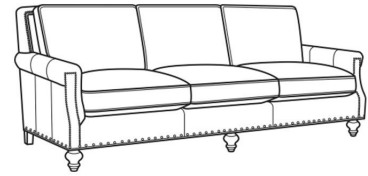

## Sedgewick / 5050-00

DESCRIPTION:	Sofa (86W)
OUTSIDE:	86"W x 41"D x 37"H
INSIDE:	74"W x 23"D
SEAT:	22"H
ARM:	25.5"H
BACK RAIL:	37"H
THROW PILLOWS:	2 - 20"
COM:	Plain: 20.00 yds Repeat of 2-14": 25.00 yds Repeat of 15-27": 27.00 yds
WEIGHT:	160 lbs

### Standard Features:

Box Border Back

Standard with small/medium nail trim

May be shown with optional features

## SEDGEWICK

Standard Seat Cushion:	Comfort Down Seat
Standard Back Pillow:	Comfort Down Back

Also available:

Sedgewick / 5050-01  
Long Sofa (98W)  
Outside: 98W x 41D x 37H  
Inside: 86W x 23D

Sedgewick / L5050-00  
Leather Sofa (86W)  
Outside: 86W x 41D x 37H  
Inside: 74W x 23D

Sedgewick / L5050-01  
Leather Long Sofa (98W)  
Outside: 98W x 41D x 37H  
Inside: 86W x 23D