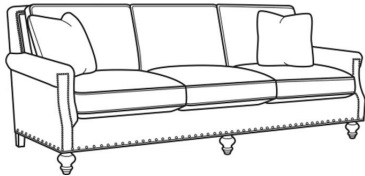

## Sedgewick / 5050-00

DESCRIPTION:	Sofa (86W)
OUTSIDE:	86"W x 41"D x 37"H
INSIDE:	74"W x 23"D
SEAT:	22"H
ARM:	25.5"H
BACK RAIL:	37"H
THROW PILLOWS:	2 - 20"
COM:	Plain: 20.00 yds Repeat of 2-14": 25.00 yds Repeat of 15-27": 27.00 yds
WEIGHT:	160 lbs

### Standard Features:

Box Border Back

Standard with small/medium nail trim

May be shown with optional features

## SEDGEWICK

Standard Seat Cushion:	Comfort Down Seat
Standard Back Pillow:	Comfort Down Back

Also available:

Sedgewick / 5050-01  
Long Sofa (98W)  
Outside: 98W x 41D x 37H  
Inside: 86W x 23D

Sedgewick / L5050-00  
Leather Sofa (86W)  
Outside: 86W x 41D x 37H  
Inside: 74W x 23D