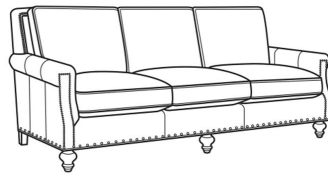

## Sedgewick / 5050-00

DESCRIPTION:	Sofa (86W)
OUTSIDE:	86"W x 41"D x 37"H
INSIDE:	74"W x 23"D
SEAT:	22"H
ARM:	25.5"H
BACK RAIL:	37"H
THROW PILLOWS:	2 - 20"
COM:	Plain: 20.00 yds Repeat of 2-14": 25.00 yds Repeat of 15-27": 27.00 yds
WEIGHT:	160 lbs

### Standard Features:

Box Border Back

Standard with small/medium nail trim

May be shown with optional features

## SEDGEWICK

Standard Seat Cushion:	Comfort Down Seat
Standard Back Pillow:	Comfort Down Back

Also available:

Sedgewick / 5050-01  
Long Sofa (98W)  
Outside: 98W x 41D x 37H  
Inside: 86W x 23D

Sedgewick / L5050-00  
Leather Sofa (86W)  
Outside: 86W x 41D x 37H  
Inside: 74W x 23D

Sedgewick / L5050-01  
Leather Long Sofa (98W)  
Outside: 98W x 41D x 37H  
Inside: 86W x 23D