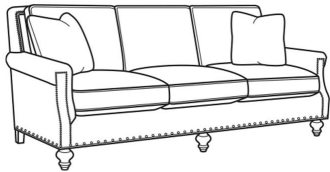

CR LAINE®

STYLE • COMFORT • COLOR

Sedgewick / 5050-01

DESCRIPTION:	Long Sofa (98W)
OUTSIDE:	98"W x 41"D x 37"H
INSIDE:	86"W x 23"D
SEAT:	22"H
ARM:	25.5"H
BACK RAIL:	37"H
THROW PILLOWS:	2 - 20"
COM:	Plain: 24.50 yds Repeat of 2-14": 30.75 yds Repeat of 15-27": 33.25 yds
WEIGHT:	160 lbs

L = available in leather

Standard Features:

Box Border Back

Standard with small/medium nail trim

May be shown with optional features

SEDGEWICK

Standard Seat Cushion:	Comfort Down Seat
Standard Back Pillow:	Comfort Down Back

Also available:

Sedgewick / 5050-00
Sofa (86W)
Outside: 86W x 41D x 37H
Inside: 74W x 23D

Sedgewick / L5050-00
Leather Sofa (86W)
Outside: 86W x 41D x 37H
Inside: 74W x 23D

Sedgewick / L5050-01
Leather Long Sofa (98W)
Outside: 98W x 41D x 37H
Inside: 86W x 23D