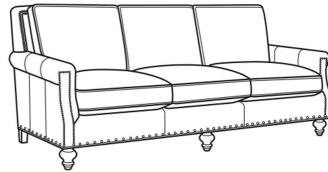

CR LAINE®

STYLE • COMFORT • COLOR

Sedgewick / 5050-01

DESCRIPTION:	Long Sofa (98W)
OUTSIDE:	98"W x 41"D x 37"H
INSIDE:	86"W x 23"D
SEAT:	22"H
ARM:	25.5"H
BACK RAIL:	37"H
THROW PILLOWS:	2 - 20"
COM:	Plain: 24.50 yds Repeat of 2-14": 30.75 yds Repeat of 15-27": 33.25 yds
WEIGHT:	160 lbs

L = available in leather

Standard Features:

Box Border Back

Standard with small/medium nail trim

May be shown with optional features

SEDGEWICK

Standard Seat Cushion:	Comfort Down Seat
Standard Back Pillow:	Comfort Down Back

Also available:

Sedgewick / 5050-00
Sofa (86W)
Outside: 86W x 41D x 37H
Inside: 74W x 23D

Sedgewick / L5050-00
Leather Sofa (86W)
Outside: 86W x 41D x 37H
Inside: 74W x 23D

Sedgewick / L5050-01
Leather Long Sofa (98W)
Outside: 98W x 41D x 37H
Inside: 86W x 23D