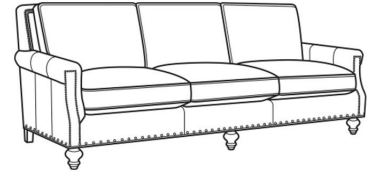

CR LAINE®

STYLE • COMFORT • COLOR

Sedgewick / 5050-01

DESCRIPTION:	Long Sofa (98W)
OUTSIDE:	98"W x 41"D x 37"H
INSIDE:	86"W x 23"D
SEAT:	22"H
ARM:	25.5"H
BACK RAIL:	37"H
THROW PILLOWS:	2 - 20"
COM:	Plain: 24.50 yds Repeat of 2-14": 30.75 yds Repeat of 15-27": 33.25 yds
WEIGHT:	160 lbs

L = available in leather

Standard Features:

Box Border Back

Standard with small/medium nail trim

May be shown with optional features

SEDGEWICK

Standard Seat Cushion:	Comfort Down Seat
Standard Back Pillow:	Comfort Down Back

Also available:

Sedgewick / 5050-00
Sofa (86W)
Outside: 86W x 41D x 37H
Inside: 74W x 23D

Sedgewick / L5050-00
Leather Sofa (86W)
Outside: 86W x 41D x 37H
Inside: 74W x 23D

Sedgewick / L5050-01
Leather Long Sofa (98W)
Outside: 98W x 41D x 37H
Inside: 86W x 23D