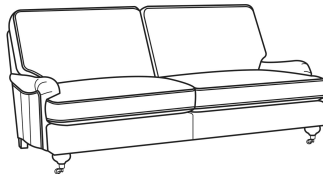

L = available in leather

Standard Features:

- Box Border Back
- Standard with brass casters
- May be shown with optional features

SOMERSET

Standard Seat Cushion:	Comfort Down Seat
Standard Back Pillow:	Comfort Down Back

Also available:

Somerset / 8550-00
Sofa (86W)
Outside: 86W x 42D x 36H
Inside: 75W x 22D

Somerset / 8550-22
Apt Sofa (76W)
Outside: 76W x 42D x 36H
Inside: 65W x 22D

Somerset / L8550-00
Leather Sofa (86W)
Outside: 86W x 42D x 36H
Inside: 75W x 22D

Somerset / L8550-01
Leather Long Sofa (95W)
Outside: 95W x 42D x 36H
Inside: 84W x 22D

Somerset / L8550-22
Leather Apt Sofa (76W)
Outside: 76W x 42D x 36H
Inside: 65W x 22D