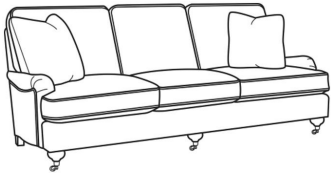

CR LAINE®

STYLE • COMFORT • COLOR

Somerset / 8550-01

DESCRIPTION:	Long Sofa (95W)
OUTSIDE:	95"W x 42"D x 36"H
INSIDE:	84"W x 22"D
SEAT:	20"H
ARM:	22"H
BACK RAIL:	31"H
THROW PILLOWS:	2-20"
COM:	Plain: 24.00 yds Repeat of 2-14": 30.00 yds Repeat of 15-27": 32.50 yds
WEIGHT:	160 lbs

L = available in leather

Standard Features:

- Box Border Back
- Standard with brass casters
- May be shown with optional features

SOMERSET

Standard Seat Cushion:	Comfort Down Seat
Standard Back Pillow:	Comfort Down Back

Also available:

Somerset / 8550-00
Sofa (86W)
Outside: 86W x 42D x 36H
Inside: 75W x 22D

Somerset / 8550-22
Apt Sofa (76W)
Outside: 76W x 42D x 36H
Inside: 65W x 22D

Somerset / L8550-00
Leather Sofa (86W)
Outside: 86W x 42D x 36H
Inside: 75W x 22D

Somerset / L8550-01
Leather Long Sofa (95W)
Outside: 95W x 42D x 36H
Inside: 84W x 22D

Somerset / L8550-22
Leather Apt Sofa (76W)
Outside: 76W x 42D x 36H
Inside: 65W x 22D