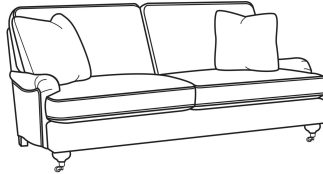

CR LAINE®

STYLE • COMFORT • COLOR

Somerset / 8550-01

DESCRIPTION:	Long Sofa (95W)
OUTSIDE:	95"W x 42"D x 36"H
INSIDE:	84"W x 22"D
SEAT:	20"H
ARM:	22"H
BACK RAIL:	31"H
THROW PILLOWS:	2-20"
COM:	Plain: 24.00 yds Repeat of 2-14": 30.00 yds Repeat of 15-27": 32.50 yds
WEIGHT:	160 lbs

L = available in leather

Standard Features:

- Box Border Back
- Standard with brass casters
- May be shown with optional features

SOMERSET

Standard Seat Cushion:	Comfort Down Seat
Standard Back Pillow:	Comfort Down Back

Also available:

Somerset / 8550-00
Sofa (86W)
Outside: 86W x 42D x 36H
Inside: 75W x 22D

Somerset / 8550-22
Apt Sofa (76W)
Outside: 76W x 42D x 36H
Inside: 65W x 22D

Somerset / L8550-00
Leather Sofa (86W)
Outside: 86W x 42D x 36H
Inside: 75W x 22D