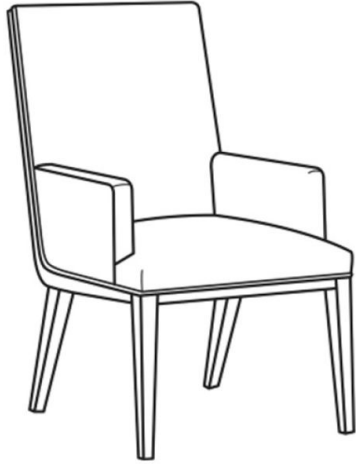

# CR LAINE®

STYLE • COMFORT • COLOR

## Ellerby / 9805-55

DESCRIPTION:	Arm Chair (24.5W)
OUTSIDE:	24.5"W x 28"D x 41"H
INSIDE:	18.5"W x 19"D
SEAT:	20.5"H
ARM:	25.5"H
BACK RAIL:	41"H
COM:	Plain: 4.00 yds Repeat of 2-14": 5.00 yds Repeat of 15-27": 5.50 yds
WEIGHT:	35 lbs