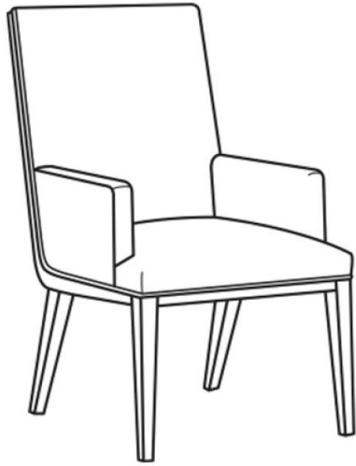

# CR LAINE®

STYLE • COMFORT • COLOR

## Ellerby / 9805-55

DESCRIPTION:	Arm Chair (24.5W)
OUTSIDE:	24.5"W x 28"D x 41"H
INSIDE:	18.5"W x 19"D
SEAT:	20.5"H
ARM:	25.5"H
BACK RAIL:	41"H
COM:	Plain: 4.00 yds Repeat of 2-14": 5.00 yds Repeat of 15-27": 5.50 yds
WEIGHT:	35 lbs