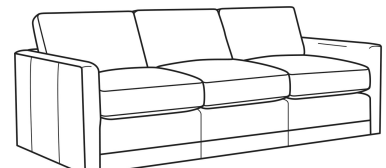

CR LAINE®

STYLE • COMFORT • COLOR

Big Easy / 7000-00

DESCRIPTION:	Sofa (83W)
OUTSIDE:	83"W x 39"D x 33"H
INSIDE:	75"W x 24.5"D
SEAT:	20"H
ARM:	25"H
BACK RAIL:	25"H
THROW PILLOWS:	2 - 20"
COM:	Plain: 18.00 yds Repeat of 2-14": 22.50 yds Repeat of 15-27": 24.50 yds
WEIGHT:	150 lbs

L = available in leather

Standard Features:

Box Border Back

Weltless

May be shown with optional features

BIG EASY

Standard Seat Cushion: Comfort Down Seat
Standard Back Pillow: Comfort Down Back

Also available:

Big Easy / 7000-01
Long Sofa (95W)
Outside: 95W x 39D x 33H
Inside: 87W x 24.5D

Big Easy / 7000-04
Loveseat (58W)
Outside: 58W x 39D x 33H
Inside: 50W x 24.5D

Big Easy / 7000-22
Apt Sofa (71W)
Outside: 71W x 39D x 33H
Inside: 63W x 24.5D

Big Easy / 7000-41
Extra Long Sofa (107W)
Outside: 107W x 39D x 33H
Inside: 99W x 24.5D

Big Easy / 7000-49
Chair & 1/2 Chaise (48W)
Outside: 48W x 64D x 33H
Inside: 38W x 49D

Big Easy / L7000-00
Leather Sofa (83W)
Outside: 83W x 39D x 33H
Inside: 75W x 24.5D