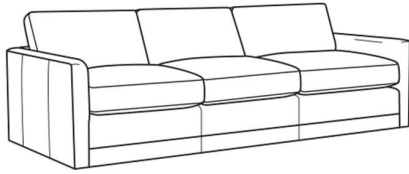

CR LAINE®

STYLE • COMFORT • COLOR

Big Easy / 7000-00

DESCRIPTION:	Sofa (83W)
OUTSIDE:	83"W x 39"D x 33"H
INSIDE:	75"W x 24.5"D
SEAT:	20"H
ARM:	25"H
BACK RAIL:	25"H
THROW PILLOWS:	2 - 20"
COM:	Plain: 18.00 yds Repeat of 2-14": 22.50 yds Repeat of 15-27": 24.50 yds
WEIGHT:	150 lbs

L = available in leather

Standard Features:

Box Border Back

Weltless

May be shown with optional features

BIG EASY

Standard Seat Cushion: Comfort Down Seat
Standard Back Pillow: Comfort Down Back

Also available:

Big Easy / 7000-01
Long Sofa (95W)
Outside: 95W x 39D x 33H
Inside: 87W x 24.5D

Big Easy / 7000-04
Loveseat (58W)
Outside: 58W x 39D x 33H
Inside: 50W x 24.5D

Big Easy / 7000-22
Apt Sofa (71W)
Outside: 71W x 39D x 33H
Inside: 63W x 24.5D

Big Easy / 7000-41
Extra Long Sofa (107W)
Outside: 107W x 39D x 33H
Inside: 99W x 24.5D

Big Easy / 7000-49
Chair & 1/2 Chaise (48W)
Outside: 48W x 64D x 33H
Inside: 38W x 49D

Big Easy / L7000-00
Leather Sofa (83W)
Outside: 83W x 39D x 33H
Inside: 75W x 24.5D