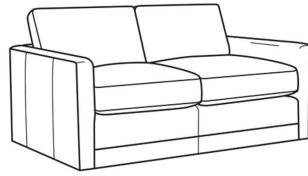

CR LAINE®

STYLE • COMFORT • COLOR

Big Easy / 7000-00

DESCRIPTION:	Sofa (83W)
OUTSIDE:	83"W x 39"D x 33"H
INSIDE:	75"W x 24.5"D
SEAT:	20"H
ARM:	25"H
BACK RAIL:	25"H
THROW PILLOWS:	2 - 20"
COM:	Plain: 18.00 yds Repeat of 2-14": 22.50 yds Repeat of 15-27": 24.50 yds
WEIGHT:	150 lbs

Big Easy / 7000-01
Long Sofa (95W)
Outside: 95W x 39D x 33H
Inside: 87W x 24.5D

Big Easy / 7000-04
Loveseat (58W)
Outside: 58W x 39D x 33H
Inside: 50W x 24.5D

Big Easy / 7000-22
Apt Sofa (71W)
Outside: 71W x 39D x 33H
Inside: 63W x 24.5D

Big Easy / 7000-41
Extra Long Sofa (107W)
Outside: 107W x 39D x 33H
Inside: 99W x 24.5D

Big Easy / 7000-49
Chair & 1/2 Chaise (48W)
Outside: 48W x 64D x 33H
Inside: 38W x 49D

Big Easy / L7000-00
Leather Sofa (83W)
Outside: 83W x 39D x 33H
Inside: 75W x 24.5D

Big Easy / L7000-01
Leather Long Sofa (95W)
Outside: 95W x 39D x 33H
Inside: 87W x 24.5D

Big Easy / L7000-04
Leather Loveseat (58W)
Outside: 58W x 39D x 33H
Inside: 50W x 24.5D

Big Easy / L7000-22
Leather Apt Sofa (71W)
Outside: 71W x 39D x 33H
Inside: 63W x 24.5D