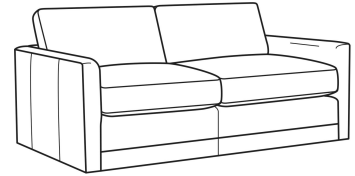

L = available in leather

Standard Features:

Box Border Back

Weltless

May be shown with optional features

BIG EASY

Standard Seat Cushion: Comfort Down Seat
Standard Back Pillow: Comfort Down Back

Also available:

Big Easy / 7000-01
Long Sofa (95W)
Outside: 95W x 39D x 33H
Inside: 87W x 24.5D

Big Easy / 7000-04
Loveseat (58W)
Outside: 58W x 39D x 33H
Inside: 50W x 24.5D

Big Easy / 7000-22
Apt Sofa (71W)
Outside: 71W x 39D x 33H
Inside: 63W x 24.5D

Big Easy / 7000-41
Extra Long Sofa (107W)
Outside: 107W x 39D x 33H
Inside: 99W x 24.5D

Big Easy / 7000-49
Chair & 1/2 Chaise (48W)
Outside: 48W x 64D x 33H
Inside: 38W x 49D

Big Easy / L7000-00
Leather Sofa (83W)
Outside: 83W x 39D x 33H
Inside: 75W x 24.5D

Big Easy / L7000-01
Leather Long Sofa (95W)
Outside: 95W x 39D x 33H
Inside: 87W x 24.5D

Big Easy / L7000-04
Leather Loveseat (58W)
Outside: 58W x 39D x 33H
Inside: 50W x 24.5D

Big Easy / L7000-22
Leather Apt Sofa (71W)
Outside: 71W x 39D x 33H
Inside: 63W x 24.5D