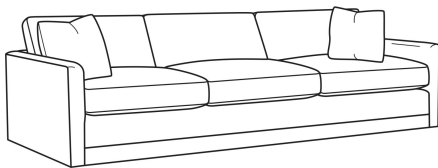

CR LAINE®

STYLE • COMFORT • COLOR

Big Easy / 7000-00

DESCRIPTION:	Sofa (83W)
OUTSIDE:	83"W x 39"D x 33"H
INSIDE:	75"W x 24.5"D
SEAT:	20"H
ARM:	25"H
BACK RAIL:	25"H
THROW PILLOWS:	2 - 20"
COM:	Plain: 18.00 yds Repeat of 2-14": 22.50 yds Repeat of 15-27": 24.50 yds
WEIGHT:	150 lbs

L = available in leather

Standard Features:

Box Border Back

Weltless

May be shown with optional features

BIG EASY

Standard Seat Cushion: Comfort Down Seat
Standard Back Pillow: Comfort Down Back

Also available:

Big Easy / 7000-01
Long Sofa (95W)
Outside: 95W x 39D x 33H
Inside: 87W x 24.5D

Big Easy / 7000-04
Loveseat (58W)
Outside: 58W x 39D x 33H
Inside: 50W x 24.5D

Big Easy / 7000-22
Apt Sofa (71W)
Outside: 71W x 39D x 33H
Inside: 63W x 24.5D