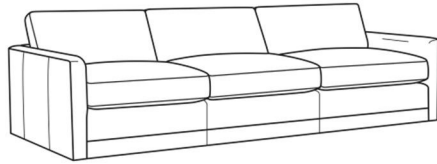

CR LAINE®

STYLE • COMFORT • COLOR

Big Easy / 7000-00

DESCRIPTION:	Sofa (83W)
OUTSIDE:	83"W x 39"D x 33"H
INSIDE:	75"W x 24.5"D
SEAT:	20"H
ARM:	25"H
BACK RAIL:	25"H
THROW PILLOWS:	2 - 20"
COM:	Plain: 18.00 yds Repeat of 2-14": 22.50 yds Repeat of 15-27": 24.50 yds
WEIGHT:	150 lbs

Big Easy / 7000-01
Long Sofa (95W)
Outside: 95W x 39D x 33H
Inside: 87W x 24.5D

Big Easy / 7000-04
Loveseat (58W)
Outside: 58W x 39D x 33H
Inside: 50W x 24.5D

Big Easy / 7000-22
Apt Sofa (71W)
Outside: 71W x 39D x 33H
Inside: 63W x 24.5D

Big Easy / 7000-41
Extra Long Sofa (107W)
Outside: 107W x 39D x 33H
Inside: 99W x 24.5D

Big Easy / 7000-49
Chair & 1/2 Chaise (48W)
Outside: 48W x 64D x 33H
Inside: 38W x 49D

Big Easy / L7000-00
Leather Sofa (83W)
Outside: 83W x 39D x 33H
Inside: 75W x 24.5D

Big Easy / L7000-01
Leather Long Sofa (95W)
Outside: 95W x 39D x 33H
Inside: 87W x 24.5D

Big Easy / L7000-04
Leather Loveseat (58W)
Outside: 58W x 39D x 33H
Inside: 50W x 24.5D

Big Easy / L7000-22
Leather Apt Sofa (71W)
Outside: 71W x 39D x 33H
Inside: 63W x 24.5D