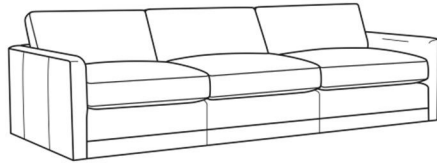

L = available in leather

Standard Features:

Box Border Back

Weltless

May be shown with optional features

BIG EASY

Standard Seat Cushion:	Comfort Down Seat
Standard Back Pillow:	Comfort Down Back

Also available:

Big Easy / 7000-00
Sofa (83W)
Outside: 83W x 39D x 33H
Inside: 75W x 24.5D

Big Easy / 7000-04
Loveseat (58W)
Outside: 58W x 39D x 33H
Inside: 50W x 24.5D

Big Easy / 7000-22
Apt Sofa (71W)
Outside: 71W x 39D x 33H
Inside: 63W x 24.5D

Big Easy / 7000-41
Extra Long Sofa (107W)
Outside: 107W x 39D x 33H
Inside: 99W x 24.5D

Big Easy / 7000-49
Chair & 1/2 Chaise (48W)
Outside: 48W x 64D x 33H
Inside: 38W x 49D

Big Easy / L7000-00
Leather Sofa (83W)
Outside: 83W x 39D x 33H
Inside: 75W x 24.5D

Big Easy / L7000-01
Leather Long Sofa (95W)
Outside: 95W x 39D x 33H
Inside: 87W x 24.5D

Big Easy / L7000-04
Leather Loveseat (58W)
Outside: 58W x 39D x 33H
Inside: 50W x 24.5D

Big Easy / L7000-22
Leather Apt Sofa (71W)
Outside: 71W x 39D x 33H
Inside: 63W x 24.5D