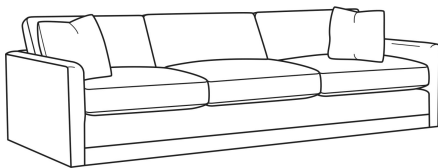

CR LAINE®

STYLE • COMFORT • COLOR

Big Easy / 7000-01

DESCRIPTION:	Long Sofa (95W)
OUTSIDE:	95"W x 39"D x 33"H
INSIDE:	87"W x 24.5"D
SEAT:	20"H
ARM:	25"H
BACK RAIL:	25"H
THROW PILLOWS:	2 - 20"
COM:	Plain: 22.00 yds Repeat of 2-14": 27.50 yds Repeat of 15-27": 29.75 yds
WEIGHT:	160 lbs

L = available in leather

Standard Features:

Box Border Back

Weltless

May be shown with optional features

BIG EASY

Standard Seat Cushion:	Comfort Down Seat
Standard Back Pillow:	Comfort Down Back

Also available:

Big Easy / 7000-00
Sofa (83W)
Outside: 83W x 39D x 33H
Inside: 75W x 24.5D

Big Easy / 7000-04
Loveseat (58W)
Outside: 58W x 39D x 33H
Inside: 50W x 24.5D

Big Easy / 7000-22
Apt Sofa (71W)
Outside: 71W x 39D x 33H
Inside: 63W x 24.5D