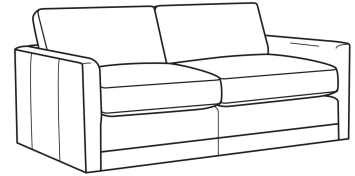

L = available in leather

Standard Features:

Box Border Back

Weltless

May be shown with optional features

BIG EASY

Standard Seat Cushion:	Comfort Down Seat
Standard Back Pillow:	Comfort Down Back

Also available:

Big Easy / 7000-00
Sofa (83W)
Outside: 83W x 39D x 33H
Inside: 75W x 24.5D

Big Easy / 7000-04
Loveseat (58W)
Outside: 58W x 39D x 33H
Inside: 50W x 24.5D

Big Easy / 7000-22
Apt Sofa (71W)
Outside: 71W x 39D x 33H
Inside: 63W x 24.5D

Big Easy / 7000-41
Extra Long Sofa (107W)
Outside: 107W x 39D x 33H
Inside: 99W x 24.5D

Big Easy / 7000-49
Chair & 1/2 Chaise (48W)
Outside: 48W x 64D x 33H
Inside: 38W x 49D

Big Easy / L7000-00
Leather Sofa (83W)
Outside: 83W x 39D x 33H
Inside: 75W x 24.5D

Big Easy / L7000-01
Leather Long Sofa (95W)
Outside: 95W x 39D x 33H
Inside: 87W x 24.5D

Big Easy / L7000-04
Leather Loveseat (58W)
Outside: 58W x 39D x 33H
Inside: 50W x 24.5D

Big Easy / L7000-22
Leather Apt Sofa (71W)
Outside: 71W x 39D x 33H
Inside: 63W x 24.5D