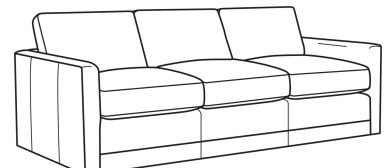

CR LAINE®

STYLE • COMFORT • COLOR

Big Easy / 7000-01

DESCRIPTION:	Long Sofa (95W)
OUTSIDE:	95"W x 39"D x 33"H
INSIDE:	87"W x 24.5"D
SEAT:	20"H
ARM:	25"H
BACK RAIL:	25"H
THROW PILLOWS:	2 - 20"
COM:	Plain: 22.00 yds Repeat of 2-14": 27.50 yds Repeat of 15-27": 29.75 yds
WEIGHT:	160 lbs

L = available in leather

Standard Features:

Box Border Back

Weltless

May be shown with optional features

BIG EASY

Standard Seat Cushion:	Comfort Down Seat
Standard Back Pillow:	Comfort Down Back

Also available:

Big Easy / 7000-00
Sofa (83W)
Outside: 83W x 39D x 33H
Inside: 75W x 24.5D

Big Easy / 7000-04
Loveseat (58W)
Outside: 58W x 39D x 33H
Inside: 50W x 24.5D

Big Easy / 7000-22
Apt Sofa (71W)
Outside: 71W x 39D x 33H
Inside: 63W x 24.5D

Big Easy / 7000-41
Extra Long Sofa (107W)
Outside: 107W x 39D x 33H
Inside: 99W x 24.5D

Big Easy / 7000-49
Chair & 1/2 Chaise (48W)
Outside: 48W x 64D x 33H
Inside: 38W x 49D

Big Easy / L7000-00
Leather Sofa (83W)
Outside: 83W x 39D x 33H
Inside: 75W x 24.5D