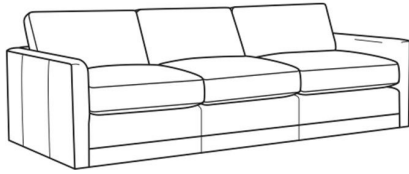

CR LAINE®

STYLE • COMFORT • COLOR

Big Easy / 7000-01

DESCRIPTION:	Long Sofa (95W)
OUTSIDE:	95"W x 39"D x 33"H
INSIDE:	87"W x 24.5"D
SEAT:	20"H
ARM:	25"H
BACK RAIL:	25"H
THROW PILLOWS:	2 - 20"
COM:	Plain: 22.00 yds Repeat of 2-14": 27.50 yds Repeat of 15-27": 29.75 yds
WEIGHT:	160 lbs

L = available in leather

Standard Features:

Box Border Back

Weltless

May be shown with optional features

BIG EASY

Standard Seat Cushion:	Comfort Down Seat
Standard Back Pillow:	Comfort Down Back

Also available:

Big Easy / 7000-00
Sofa (83W)
Outside: 83W x 39D x 33H
Inside: 75W x 24.5D

Big Easy / 7000-04
Loveseat (58W)
Outside: 58W x 39D x 33H
Inside: 50W x 24.5D

Big Easy / 7000-22
Apt Sofa (71W)
Outside: 71W x 39D x 33H
Inside: 63W x 24.5D

Big Easy / 7000-41
Extra Long Sofa (107W)
Outside: 107W x 39D x 33H
Inside: 99W x 24.5D

Big Easy / 7000-49
Chair & 1/2 Chaise (48W)
Outside: 48W x 64D x 33H
Inside: 38W x 49D

Big Easy / L7000-00
Leather Sofa (83W)
Outside: 83W x 39D x 33H
Inside: 75W x 24.5D