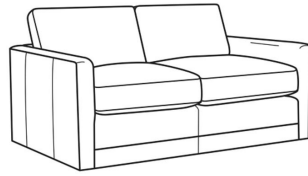

L = available in leather

Standard Features:

Box Border Back

Weltless

May be shown with optional features

BIG EASY

Standard Seat Cushion:	Comfort Down Seat
Standard Back Pillow:	Comfort Down Back

Also available:

Big Easy / 7000-00
Sofa (83W)
Outside: 83W x 39D x 33H
Inside: 75W x 24.5D

Big Easy / 7000-04
Loveseat (58W)
Outside: 58W x 39D x 33H
Inside: 50W x 24.5D

Big Easy / 7000-22
Apt Sofa (71W)
Outside: 71W x 39D x 33H
Inside: 63W x 24.5D

Big Easy / 7000-41
Extra Long Sofa (107W)
Outside: 107W x 39D x 33H
Inside: 99W x 24.5D

Big Easy / 7000-49
Chair & 1/2 Chaise (48W)
Outside: 48W x 64D x 33H
Inside: 38W x 49D

Big Easy / L7000-00
Leather Sofa (83W)
Outside: 83W x 39D x 33H
Inside: 75W x 24.5D

Big Easy / L7000-01
Leather Long Sofa (95W)
Outside: 95W x 39D x 33H
Inside: 87W x 24.5D

Big Easy / L7000-04
Leather Loveseat (58W)
Outside: 58W x 39D x 33H
Inside: 50W x 24.5D

Big Easy / L7000-22
Leather Apt Sofa (71W)
Outside: 71W x 39D x 33H
Inside: 63W x 24.5D