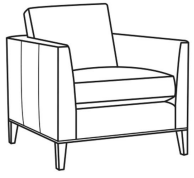

CR LAINE®

STYLE • COMFORT • COLOR

Eastport / 6770-05

DESCRIPTION:	Chair (32.5W)
OUTSIDE:	32.5"W x 35"D x 35"H
INSIDE:	23"W x 22.5"D
SEAT:	20"H
ARM:	28"H
BACK RAIL:	28"H
COM:	Plain: 8.00 yds Repeat of 2-14": 10.00 yds Repeat of 15-27": 11.00 yds
WEIGHT:	55 lbs

Standard Back Pillow: Fiber Back

Also available:

Eastport / 6770-07
Ottoman (27W X 21D)
Outside: 27W x 21D x 18H
Inside: 0W x 0D

Eastport / L6770-07
Leather Ottoman (27W X 21D)
Outside: 27W x 21D x 18H
Inside: 0W x 0D

Eastport / 6770-00
Sofa (85W)
Outside: 85W x 35D x 35H
Inside: 76.5W x 22.5D

Eastport / 6770-02
Apt Sofa (79W)
Outside: 79W x 35D x 35H
Inside: 70.5W x 22.5D

Eastport / L6770-00
Leather Sofa (85W)
Outside: 85W x 35D x 35H
Inside: 76.5W x 22.5D

Eastport / L6770-02
Leather Apt Sofa (79W)
Outside: 79W x 35D x 35H
Inside: 70.5W x 22.5D

Eastport / L6770-05
Leather Chair (32.5W)
Outside: 32.5W x 35D x 35H
Inside: 23W x 22.5D