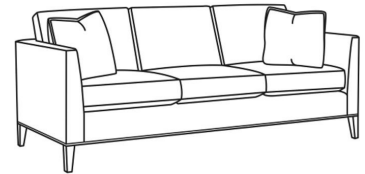

CR LAINE®

STYLE • COMFORT • COLOR

Eastport / 6770-05

DESCRIPTION:	Chair (32.5W)
OUTSIDE:	32.5"W x 35"D x 35"H
INSIDE:	23"W x 22.5"D
SEAT:	20"H
ARM:	28"H
BACK RAIL:	28"H
COM:	Plain: 8.00 yds Repeat of 2-14": 10.00 yds Repeat of 15-27": 11.00 yds
WEIGHT:	55 lbs

L = available in leather

Standard Features:

Loose Back

Box Border Back

Weltless

May be shown with optional features

EASTPORT

Standard Seat Cushion: Hallmark Seat

Standard Back Pillow: Fiber Back

Also available:

Eastport / 6770-07
Ottoman (27W X 21D)
Outside: 27W x 21D x 18H
Inside: 0W x 0D

Eastport / L6770-07
Leather Ottoman (27W X 21D)
Outside: 27W x 21D x 18H
Inside: 0W x 0D

Eastport / 6770-00
Sofa (85W)
Outside: 85W x 35D x 35H
Inside: 76.5W x 22.5D

Eastport / 6770-02
Apt Sofa (79W)
Outside: 79W x 35D x 35H
Inside: 70.5W x 22.5D

Eastport / L6770-00
Leather Sofa (85W)
Outside: 85W x 35D x 35H
Inside: 76.5W x 22.5D