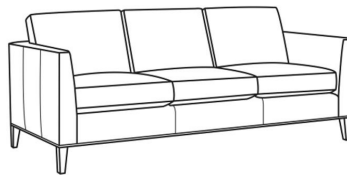

CR LAINE®

STYLE • COMFORT • COLOR

Eastport / 6770-05

DESCRIPTION:	Chair (32.5W)
OUTSIDE:	32.5"W x 35"D x 35"H
INSIDE:	23"W x 22.5"D
SEAT:	20"H
ARM:	28"H
BACK RAIL:	28"H
COM:	Plain: 8.00 yds Repeat of 2-14": 10.00 yds Repeat of 15-27": 11.00 yds
WEIGHT:	55 lbs

L = available in leather

Standard Features:

Loose Back

Box Border Back

Weltless

May be shown with optional features

EASTPORT

Standard Seat Cushion: Hallmark Seat

Standard Back Pillow: Fiber Back

Also available:

Eastport / 6770-07
Ottoman (27W X 21D)
Outside: 27W x 21D x 18H
Inside: 0W x 0D

Eastport / L6770-07
Leather Ottoman (27W X 21D)
Outside: 27W x 21D x 18H
Inside: 0W x 0D

Eastport / 6770-00
Sofa (85W)
Outside: 85W x 35D x 35H
Inside: 76.5W x 22.5D

Eastport / 6770-02
Apt Sofa (79W)
Outside: 79W x 35D x 35H
Inside: 70.5W x 22.5D

Eastport / L6770-00
Leather Sofa (85W)
Outside: 85W x 35D x 35H
Inside: 76.5W x 22.5D