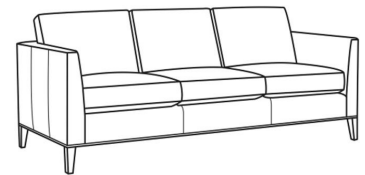

CR LAINE®

STYLE • COMFORT • COLOR

Eastport / 6770-05

DESCRIPTION:	Chair (32.5W)
OUTSIDE:	32.5"W x 35"D x 35"H
INSIDE:	23"W x 22.5"D
SEAT:	20"H
ARM:	28"H
BACK RAIL:	28"H
COM:	Plain: 8.00 yds Repeat of 2-14": 10.00 yds Repeat of 15-27": 11.00 yds
WEIGHT:	55 lbs

L = available in leather

Standard Features:

Loose Back

Box Border Back

Weltless

May be shown with optional features

EASTPORT

Standard Seat Cushion: Hallmark Seat

Standard Back Pillow: Fiber Back

Also available:

Eastport / 6770-07
Ottoman (27W X 21D)
Outside: 27W x 21D x 18H
Inside: 0W x 0D

Eastport / L6770-07
Leather Ottoman (27W X 21D)
Outside: 27W x 21D x 18H
Inside: 0W x 0D

Eastport / 6770-00
Sofa (85W)
Outside: 85W x 35D x 35H
Inside: 76.5W x 22.5D

Eastport / 6770-02
Apt Sofa (79W)
Outside: 79W x 35D x 35H
Inside: 70.5W x 22.5D

Eastport / L6770-00
Leather Sofa (85W)
Outside: 85W x 35D x 35H
Inside: 76.5W x 22.5D