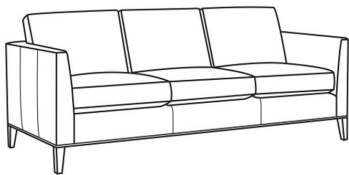

CR LAINE®

STYLE • COMFORT • COLOR

Eastport / L6770-00

DESCRIPTION:	Sofa (85W)
OUTSIDE:	85"W x 35"D x 35"H
INSIDE:	76.5"W x 22.5"D
SEAT:	20"H
ARM:	28"H
BACK RAIL:	28"H
COM:	Plain: 193 sq ft
WEIGHT:	155 lbs

L = available in leather

Standard Features:

Loose Back

Box Border Back

Weltless

May be shown with optional features

EASTPORT

Standard Seat Cushion: Hallmark Seat

Standard Back Pillow: Fiber Back

Also available:

Eastport / 6770-00
Sofa (85W)
Outside: 85W x 35D x 35H
Inside: 76.5W x 22.5D

Eastport / 6770-02
Apt Sofa (79W)
Outside: 79W x 35D x 35H
Inside: 70.5W x 22.5D

Eastport / 6770-05
Chair (32.5W)
Outside: 32.5W x 35D x 35H
Inside: 23W x 22.5D

Eastport / L6770-02
Leather Apt Sofa (79W)
Outside: 79W x 35D x 35H
Inside: 70.5W x 22.5D

Eastport / L6770-05
Leather Chair (32.5W)
Outside: 32.5W x 35D x 35H
Inside: 23W x 22.5D