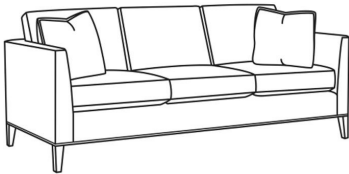

CR LAINE®

STYLE • COMFORT • COLOR

Eastport / L6770-00

DESCRIPTION:	Sofa (85W)
OUTSIDE:	85"W x 35"D x 35"H
INSIDE:	76.5"W x 22.5"D
SEAT:	20"H
ARM:	28"H
BACK RAIL:	28"H
COM:	Plain: 193 sq ft
WEIGHT:	155 lbs

L = available in leather

Standard Features:

Loose Back

Box Border Back

Weltless

May be shown with optional features

EASTPORT

Standard Seat Cushion: Hallmark Seat

Standard Back Pillow: Fiber Back

Also available:

Eastport / 6770-00
Sofa (85W)
Outside: 85W x 35D x 35H
Inside: 76.5W x 22.5D

Eastport / 6770-02
Apt Sofa (79W)
Outside: 79W x 35D x 35H
Inside: 70.5W x 22.5D

Eastport / 6770-05
Chair (32.5W)
Outside: 32.5W x 35D x 35H
Inside: 23W x 22.5D

Eastport / L6770-02
Leather Apt Sofa (79W)
Outside: 79W x 35D x 35H
Inside: 70.5W x 22.5D

Eastport / L6770-05
Leather Chair (32.5W)
Outside: 32.5W x 35D x 35H
Inside: 23W x 22.5D