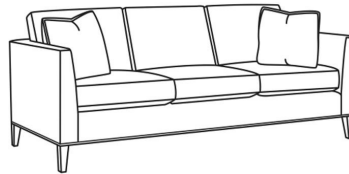

CR LAINE®

STYLE • COMFORT • COLOR

Eastport / L6770-00

DESCRIPTION:	Sofa (85W)
OUTSIDE:	85"W x 35"D x 35"H
INSIDE:	76.5"W x 22.5"D
SEAT:	20"H
ARM:	28"H
BACK RAIL:	28"H
COM:	Plain: 193 sq ft
WEIGHT:	155 lbs

L = available in leather

Standard Features:

Loose Back

Box Border Back

Weltless

May be shown with optional features

EASTPORT

Standard Seat Cushion: Hallmark Seat

Standard Back Pillow: Fiber Back

Also available:

Eastport / 6770-00
Sofa (85W)
Outside: 85W x 35D x 35H
Inside: 76.5W x 22.5D

Eastport / 6770-02
Apt Sofa (79W)
Outside: 79W x 35D x 35H
Inside: 70.5W x 22.5D

Eastport / 6770-05
Chair (32.5W)
Outside: 32.5W x 35D x 35H
Inside: 23W x 22.5D

Eastport / L6770-02
Leather Apt Sofa (79W)
Outside: 79W x 35D x 35H
Inside: 70.5W x 22.5D

Eastport / L6770-05
Leather Chair (32.5W)
Outside: 32.5W x 35D x 35H
Inside: 23W x 22.5D