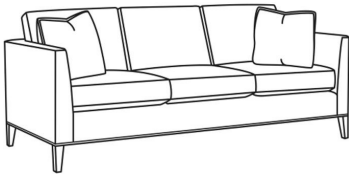

CR LAINE®

STYLE • COMFORT • COLOR

Eastport / L6770-02

DESCRIPTION:	Apt Sofa (79W)
OUTSIDE:	79"W x 35"D x 35"H
INSIDE:	70.5"W x 22.5"D
SEAT:	20"H
ARM:	28"H
BACK RAIL:	28"H
COM:	Plain: 184 sq ft
WEIGHT:	150 lbs

L = available in leather

Standard Features:

Loose Back

Box Border Back

Weltless

May be shown with optional features

EASTPORT

Standard Seat Cushion: Hallmark Seat

Standard Back Pillow: Fiber Back

Also available:

Eastport / 6770-00
Sofa (85W)
Outside: 85W x 35D x 35H
Inside: 76.5W x 22.5D

Eastport / 6770-02
Apt Sofa (79W)
Outside: 79W x 35D x 35H
Inside: 70.5W x 22.5D

Eastport / 6770-05
Chair (32.5W)
Outside: 32.5W x 35D x 35H
Inside: 23W x 22.5D

Eastport / L6770-00
Leather Sofa (85W)
Outside: 85W x 35D x 35H
Inside: 76.5W x 22.5D

Eastport / L6770-05
Leather Chair (32.5W)
Outside: 32.5W x 35D x 35H
Inside: 23W x 22.5D