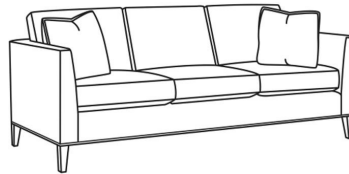

CR LAINE®

STYLE • COMFORT • COLOR

Eastport / L6770-02

DESCRIPTION:	Apt Sofa (79W)
OUTSIDE:	79"W x 35"D x 35"H
INSIDE:	70.5"W x 22.5"D
SEAT:	20"H
ARM:	28"H
BACK RAIL:	28"H
COM:	Plain: 184 sq ft
WEIGHT:	150 lbs

L = available in leather

Standard Features:

Loose Back

Box Border Back

Weltless

May be shown with optional features

EASTPORT

Standard Seat Cushion: Hallmark Seat

Standard Back Pillow: Fiber Back

Also available:

Eastport / 6770-00
Sofa (85W)
Outside: 85W x 35D x 35H
Inside: 76.5W x 22.5D

Eastport / 6770-02
Apt Sofa (79W)
Outside: 79W x 35D x 35H
Inside: 70.5W x 22.5D

Eastport / 6770-05
Chair (32.5W)
Outside: 32.5W x 35D x 35H
Inside: 23W x 22.5D

Eastport / L6770-00
Leather Sofa (85W)
Outside: 85W x 35D x 35H
Inside: 76.5W x 22.5D

Eastport / L6770-05
Leather Chair (32.5W)
Outside: 32.5W x 35D x 35H
Inside: 23W x 22.5D