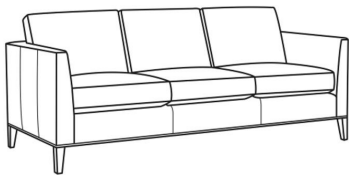

CR LAINE®

STYLE • COMFORT • COLOR

Eastport / L6770-02

DESCRIPTION:	Apt Sofa (79W)
OUTSIDE:	79"W x 35"D x 35"H
INSIDE:	70.5"W x 22.5"D
SEAT:	20"H
ARM:	28"H
BACK RAIL:	28"H
COM:	Plain: 184 sq ft
WEIGHT:	150 lbs

L = available in leather

Standard Features:

Loose Back

Box Border Back

Weltless

May be shown with optional features

EASTPORT

Standard Seat Cushion: Hallmark Seat

Standard Back Pillow: Fiber Back

Also available:

Eastport / 6770-00
Sofa (85W)
Outside: 85W x 35D x 35H
Inside: 76.5W x 22.5D

Eastport / 6770-02
Apt Sofa (79W)
Outside: 79W x 35D x 35H
Inside: 70.5W x 22.5D

Eastport / 6770-05
Chair (32.5W)
Outside: 32.5W x 35D x 35H
Inside: 23W x 22.5D

Eastport / L6770-00
Leather Sofa (85W)
Outside: 85W x 35D x 35H
Inside: 76.5W x 22.5D

Eastport / L6770-05
Leather Chair (32.5W)
Outside: 32.5W x 35D x 35H
Inside: 23W x 22.5D