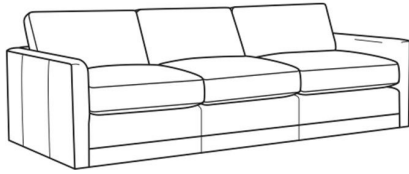

## Big Easy / L7000-00

DESCRIPTION:	Sofa (83W)
OUTSIDE:	83"W x 39"D x 33"H
INSIDE:	75"W x 24.5"D
SEAT:	20"H
ARM:	25"H
BACK RAIL:	25"H
COM:	Plain: 205 sq ft
WEIGHT:	165 lbs

**L** = available in leather

Standard Features:

## BIG EASY

Standard Seat Cushion: Comfort Down Seat

Standard Back Pillow: Comfort Down Back

Also available:

Big Easy / 7000-00  
Sofa (83W)  
Outside: 83W x 39D x 33H  
Inside: 75W x 24.5D

Big Easy / 7000-01  
Long Sofa (95W)  
Outside: 95W x 39D x 33H  
Inside: 87W x 24.5D

Big Easy / 7000-04  
Loveseat (58W)  
Outside: 58W x 39D x 33H  
Inside: 50W x 24.5D

Big Easy / 7000-22  
Apt Sofa (71W)  
Outside: 71W x 39D x 33H  
Inside: 63W x 24.5D

Big Easy / 7000-41  
Extra Long Sofa (107W)  
Outside: 107W x 39D x 33H  
Inside: 99W x 24.5D

Big Easy / 7000-49  
Chair & 1/2 Chaise (48W)  
Outside: 48W x 64D x 33H  
Inside: 38W x 49D

Big Easy / L7000-01  
Leather Long Sofa (95W)  
Outside: 95W x 39D x 33H  
Inside: 87W x 24.5D

Big Easy / L7000-04  
Leather Loveseat (58W)  
Outside: 58W x 39D x 33H  
Inside: 50W x 24.5D