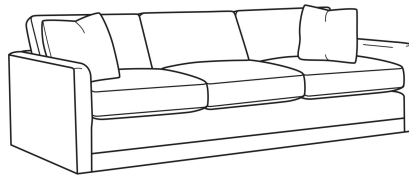

## Big Easy / L7000-00

DESCRIPTION:	Sofa (83W)
OUTSIDE:	83"W x 39"D x 33"H
INSIDE:	75"W x 24.5"D
SEAT:	20"H
ARM:	25"H
BACK RAIL:	25"H
COM:	Plain: 205 sq ft
WEIGHT:	165 lbs

**L** = available in leather

Standard Features:

Box Border Back

Weltless

May be shown with optional features

## BIG EASY

Standard Seat Cushion: Comfort Down Seat

Standard Back Pillow: Comfort Down Back

Also available:

Big Easy / 7000-00  
Sofa (83W)  
Outside: 83W x 39D x 33H  
Inside: 75W x 24.5D

Big Easy / 7000-01  
Long Sofa (95W)  
Outside: 95W x 39D x 33H  
Inside: 87W x 24.5D

Big Easy / 7000-04  
Loveseat (58W)  
Outside: 58W x 39D x 33H  
Inside: 50W x 24.5D

Big Easy / 7000-22  
Apt Sofa (71W)  
Outside: 71W x 39D x 33H  
Inside: 63W x 24.5D

Big Easy / 7000-41  
Extra Long Sofa (107W)  
Outside: 107W x 39D x 33H  
Inside: 99W x 24.5D