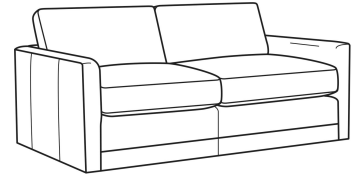

## Big Easy / L7000-00

DESCRIPTION:	Sofa (83W)
OUTSIDE:	83"W x 39"D x 33"H
INSIDE:	75"W x 24.5"D
SEAT:	20"H
ARM:	25"H
BACK RAIL:	25"H
COM:	Plain: 205 sq ft
WEIGHT:	165 lbs

**L** = available in leather

Standard Features:

## BIG EASY

Standard Seat Cushion: Comfort Down Seat

Standard Back Pillow: Comfort Down Back

Also available:

Big Easy / 7000-00  
Sofa (83W)  
Outside: 83W x 39D x 33H  
Inside: 75W x 24.5D

Big Easy / 7000-01  
Long Sofa (95W)  
Outside: 95W x 39D x 33H  
Inside: 87W x 24.5D

Big Easy / 7000-04  
Loveseat (58W)  
Outside: 58W x 39D x 33H  
Inside: 50W x 24.5D

Big Easy / 7000-22  
Apt Sofa (71W)  
Outside: 71W x 39D x 33H  
Inside: 63W x 24.5D

Big Easy / 7000-41  
Extra Long Sofa (107W)  
Outside: 107W x 39D x 33H  
Inside: 99W x 24.5D

Big Easy / 7000-49  
Chair & 1/2 Chaise (48W)  
Outside: 48W x 64D x 33H  
Inside: 38W x 49D

Big Easy / L7000-01  
Leather Long Sofa (95W)  
Outside: 95W x 39D x 33H  
Inside: 87W x 24.5D

Big Easy / L7000-04  
Leather Loveseat (58W)  
Outside: 58W x 39D x 33H  
Inside: 50W x 24.5D