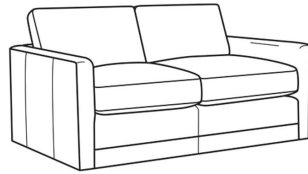

## Big Easy / L7000-00

DESCRIPTION:	Sofa (83W)
OUTSIDE:	83"W x 39"D x 33"H
INSIDE:	75"W x 24.5"D
SEAT:	20"H
ARM:	25"H
BACK RAIL:	25"H
COM:	Plain: 205 sq ft
WEIGHT:	165 lbs

**L** = available in leather

Standard Features:

## BIG EASY

Standard Seat Cushion: Comfort Down Seat

Standard Back Pillow: Comfort Down Back

Also available:

Big Easy / 7000-00  
Sofa (83W)  
Outside: 83W x 39D x 33H  
Inside: 75W x 24.5D

Big Easy / 7000-01  
Long Sofa (95W)  
Outside: 95W x 39D x 33H  
Inside: 87W x 24.5D

Big Easy / 7000-04  
Loveseat (58W)  
Outside: 58W x 39D x 33H  
Inside: 50W x 24.5D

Big Easy / 7000-22  
Apt Sofa (71W)  
Outside: 71W x 39D x 33H  
Inside: 63W x 24.5D

Big Easy / 7000-41  
Extra Long Sofa (107W)  
Outside: 107W x 39D x 33H  
Inside: 99W x 24.5D

Big Easy / 7000-49  
Chair & 1/2 Chaise (48W)  
Outside: 48W x 64D x 33H  
Inside: 38W x 49D

Big Easy / L7000-01  
Leather Long Sofa (95W)  
Outside: 95W x 39D x 33H  
Inside: 87W x 24.5D

Big Easy / L7000-04  
Leather Loveseat (58W)  
Outside: 58W x 39D x 33H  
Inside: 50W x 24.5D