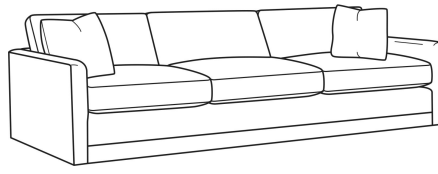

## Big Easy / L7000-00

DESCRIPTION:	Sofa (83W)
OUTSIDE:	83"W x 39"D x 33"H
INSIDE:	75"W x 24.5"D
SEAT:	20"H
ARM:	25"H
BACK RAIL:	25"H
COM:	Plain: 205 sq ft
WEIGHT:	165 lbs

**L** = available in leather

Standard Features:

Box Border Back

Weltless

May be shown with optional features

## BIG EASY

Standard Seat Cushion: Comfort Down Seat

Standard Back Pillow: Comfort Down Back

Also available:

Big Easy / 7000-00  
Sofa (83W)  
Outside: 83W x 39D x 33H  
Inside: 75W x 24.5D

Big Easy / 7000-01  
Long Sofa (95W)  
Outside: 95W x 39D x 33H  
Inside: 87W x 24.5D

Big Easy / 7000-04  
Loveseat (58W)  
Outside: 58W x 39D x 33H  
Inside: 50W x 24.5D

Big Easy / 7000-22  
Apt Sofa (71W)  
Outside: 71W x 39D x 33H  
Inside: 63W x 24.5D

Big Easy / 7000-41  
Extra Long Sofa (107W)  
Outside: 107W x 39D x 33H  
Inside: 99W x 24.5D