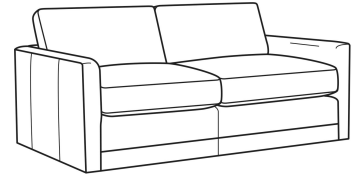

L = available in leather

Standard Features:

Box Border Back

Weltless

May be shown with optional features

BIG EASY

Standard Seat Cushion: Comfort Down Seat

Standard Back Pillow: Comfort Down Back

Also available:

Big Easy / 7000-00
Sofa (83W)
Outside: 83W x 39D x 33H
Inside: 75W x 24.5D

Big Easy / 7000-01
Long Sofa (95W)
Outside: 95W x 39D x 33H
Inside: 87W x 24.5D

Big Easy / 7000-04
Loveseat (58W)
Outside: 58W x 39D x 33H
Inside: 50W x 24.5D

Big Easy / 7000-22
Apt Sofa (71W)
Outside: 71W x 39D x 33H
Inside: 63W x 24.5D

Big Easy / 7000-41
Extra Long Sofa (107W)
Outside: 107W x 39D x 33H
Inside: 99W x 24.5D

Big Easy / 7000-49
Chair & 1/2 Chaise (48W)
Outside: 48W x 64D x 33H
Inside: 38W x 49D

Big Easy / L7000-00
Leather Sofa (83W)
Outside: 83W x 39D x 33H
Inside: 75W x 24.5D

Big Easy / L7000-04
Leather Loveseat (58W)
Outside: 58W x 39D x 33H
Inside: 50W x 24.5D

Big Easy / L7000-22
Leather Apt Sofa (71W)
Outside: 71W x 39D x 33H
Inside: 63W x 24.5D