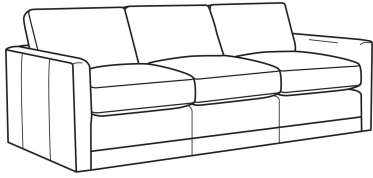

#### Big Easy / 7000-22

Apt Sofa (71W)

Outside: 71W x 39D x 33H

Inside: 63W x 24.5D

#### Big Easy / 7000-41

Extra Long Sofa (107W)

Outside: 107W x 39D x 33H

Inside: 99W x 24.5D

#### Big Easy / 7000-49

Chair & 1/2 Chaise (48W)

Outside: 48W x 64D x 33H

Inside: 38W x 49D

Big Easy / L7000-00  
Leather Sofa (83W)  
Outside: 83W x 39D x 33H  
Inside: 75W x 24.5D

Big Easy / L7000-01  
Leather Long Sofa (95W)  
Outside: 95W x 39D x 33H  
Inside: 87W x 24.5D