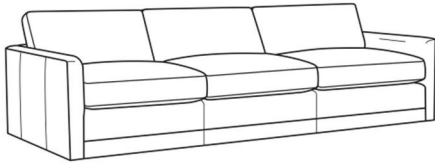

Big Easy / L7000-41
Leather Extra Long Sofa (107W)
Outside: 107W x 39D x 33H
Inside: 99W x 24.5D