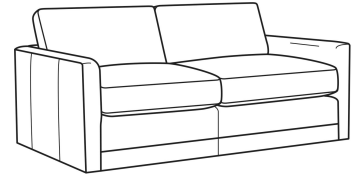

#### Big Easy / 7000-49

Chair & 1/2 Chaise (48W)

Outside: 48W x 64D x 33H

Inside: 38W x 49D

Big Easy / L7000-00  
Leather Sofa (83W)  
Outside: 83W x 39D x 33H  
Inside: 75W x 24.5D

Big Easy / L7000-01  
Leather Long Sofa (95W)  
Outside: 95W x 39D x 33H  
Inside: 87W x 24.5D