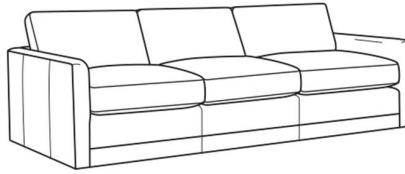

#### Big Easy / 7000-49

Chair & 1/2 Chaise (48W)

Outside: 48W x 64D x 33H

Inside: 38W x 49D

Big Easy / L7000-00  
Leather Sofa (83W)  
Outside: 83W x 39D x 33H  
Inside: 75W x 24.5D

Big Easy / L7000-01  
Leather Long Sofa (95W)  
Outside: 95W x 39D x 33H  
Inside: 87W x 24.5D