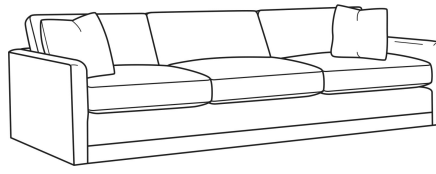

#### Big Easy / 7000-00

Sofa (83W)

Outside: 83W x 39D x 33H

Inside: 75W x 24.5D

#### Big Easy / 7000-01

Long Sofa (95W)

Outside: 95W x 39D x 33H

Inside: 87W x 24.5D

#### Big Easy / 7000-04

Loveseat (58W)

Outside: 58W x 39D x 33H

Inside: 50W x 24.5D

#### Big Easy / 7000-22

Apt Sofa (71W)

Outside: 71W x 39D x 33H

Inside: 63W x 24.5D