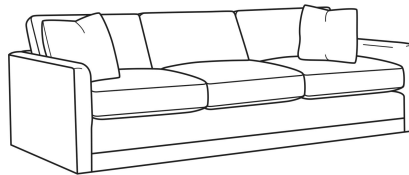

### Standard Features:

Box Border Back

Weltless

May be shown with optional features

## BIG EASY

Standard Seat Cushion: Comfort Down Seat

Standard Back Pillow: Comfort Down Back

#### Big Easy / 7000-00

Sofa (83W)

Outside: 83W x 39D x 33H

Inside: 75W x 24.5D