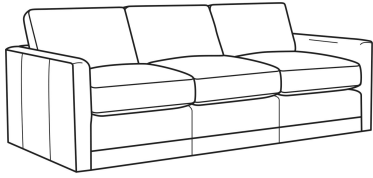

CR LAINE®

STYLE • COMFORT • COLOR

Big Easy / L7000-22

DESCRIPTION:	Apt Sofa (71W)
OUTSIDE:	71"W x 39"D x 33"H
INSIDE:	63"W x 24.5"D
SEAT:	20"H
ARM:	25"H
BACK RAIL:	25"H
COM:	Plain: 176 sq ft
WEIGHT:	165 lbs

L = available in leather

Standard Features:

Box Border Back

Weltless

May be shown with optional features

BIG EASY

Standard Seat Cushion: Comfort Down Seat

Standard Back Pillow: Comfort Down Back

Also available:

Big Easy / 7000-00
Sofa (83W)
Outside: 83W x 39D x 33H
Inside: 75W x 24.5D

Big Easy / 7000-01
Long Sofa (95W)
Outside: 95W x 39D x 33H
Inside: 87W x 24.5D

Big Easy / 7000-04
Loveseat (58W)
Outside: 58W x 39D x 33H
Inside: 50W x 24.5D

Big Easy / 7000-22
Apt Sofa (71W)
Outside: 71W x 39D x 33H
Inside: 63W x 24.5D

Big Easy / 7000-41
Extra Long Sofa (107W)
Outside: 107W x 39D x 33H
Inside: 99W x 24.5D

Big Easy / 7000-49
Chair & 1/2 Chaise (48W)
Outside: 48W x 64D x 33H
Inside: 38W x 49D