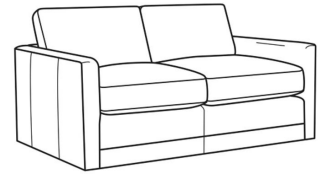

L = available in leather

Standard Features:

Box Border Back

Weltless

May be shown with optional features

BIG EASY

Standard Seat Cushion: Comfort Down Seat

Standard Back Pillow: Comfort Down Back

Also available:

Big Easy / 7000-00
Sofa (83W)
Outside: 83W x 39D x 33H
Inside: 75W x 24.5D

Big Easy / 7000-01
Long Sofa (95W)
Outside: 95W x 39D x 33H
Inside: 87W x 24.5D

Big Easy / 7000-04
Loveseat (58W)
Outside: 58W x 39D x 33H
Inside: 50W x 24.5D

Big Easy / 7000-22
Apt Sofa (71W)
Outside: 71W x 39D x 33H
Inside: 63W x 24.5D

Big Easy / 7000-41
Extra Long Sofa (107W)
Outside: 107W x 39D x 33H
Inside: 99W x 24.5D

Big Easy / 7000-49
Chair & 1/2 Chaise (48W)
Outside: 48W x 64D x 33H
Inside: 38W x 49D

Big Easy / L7000-00
Leather Sofa (83W)
Outside: 83W x 39D x 33H
Inside: 75W x 24.5D

Big Easy / L7000-01
Leather Long Sofa (95W)
Outside: 95W x 39D x 33H
Inside: 87W x 24.5D

Big Easy / L7000-04
Leather Loveseat (58W)
Outside: 58W x 39D x 33H
Inside: 50W x 24.5D