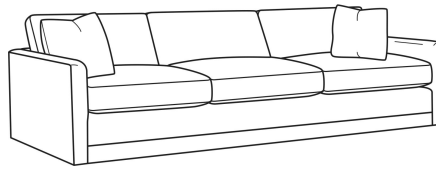

CR LAINE®

STYLE • COMFORT • COLOR

Big Easy / L7000-22

DESCRIPTION:	Apt Sofa (71W)
OUTSIDE:	71"W x 39"D x 33"H
INSIDE:	63"W x 24.5"D
SEAT:	20"H
ARM:	25"H
BACK RAIL:	25"H
COM:	Plain: 176 sq ft
WEIGHT:	165 lbs

L = available in leather

Standard Features:

Box Border Back

Weltless

May be shown with optional features

BIG EASY

Standard Seat Cushion: Comfort Down Seat

Standard Back Pillow: Comfort Down Back

Also available:

Big Easy / 7000-00
Sofa (83W)
Outside: 83W x 39D x 33H
Inside: 75W x 24.5D

Big Easy / 7000-01
Long Sofa (95W)
Outside: 95W x 39D x 33H
Inside: 87W x 24.5D

Big Easy / 7000-04
Loveseat (58W)
Outside: 58W x 39D x 33H
Inside: 50W x 24.5D

Big Easy / 7000-22
Apt Sofa (71W)
Outside: 71W x 39D x 33H
Inside: 63W x 24.5D

Big Easy / 7000-41
Extra Long Sofa (107W)
Outside: 107W x 39D x 33H
Inside: 99W x 24.5D

Big Easy / 7000-49
Chair & 1/2 Chaise (48W)
Outside: 48W x 64D x 33H
Inside: 38W x 49D