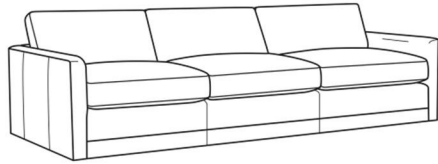

L = available in leather

Standard Features:

Box Border Back

Weltless

May be shown with optional features

BIG EASY

Standard Seat Cushion: Comfort Down Seat

Standard Back Pillow: Comfort Down Back

Also available:

Big Easy / 7000-00
Sofa (83W)
Outside: 83W x 39D x 33H
Inside: 75W x 24.5D

Big Easy / 7000-01
Long Sofa (95W)
Outside: 95W x 39D x 33H
Inside: 87W x 24.5D

Big Easy / 7000-04
Loveseat (58W)
Outside: 58W x 39D x 33H
Inside: 50W x 24.5D

Big Easy / 7000-22
Apt Sofa (71W)
Outside: 71W x 39D x 33H
Inside: 63W x 24.5D

Big Easy / 7000-41
Extra Long Sofa (107W)
Outside: 107W x 39D x 33H
Inside: 99W x 24.5D

Big Easy / 7000-49
Chair & 1/2 Chaise (48W)
Outside: 48W x 64D x 33H
Inside: 38W x 49D

Big Easy / L7000-00
Leather Sofa (83W)
Outside: 83W x 39D x 33H
Inside: 75W x 24.5D

Big Easy / L7000-01
Leather Long Sofa (95W)
Outside: 95W x 39D x 33H
Inside: 87W x 24.5D

Big Easy / L7000-04
Leather Loveseat (58W)
Outside: 58W x 39D x 33H
Inside: 50W x 24.5D