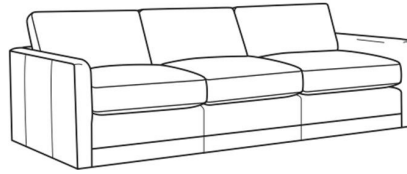

L = available in leather

Standard Features:

Box Border Back

Weltless

May be shown with optional features

BIG EASY

Standard Seat Cushion: Comfort Down Seat

Standard Back Pillow: Comfort Down Back

Also available:

Big Easy / 7000-00
Sofa (83W)
Outside: 83W x 39D x 33H
Inside: 75W x 24.5D

Big Easy / 7000-01
Long Sofa (95W)
Outside: 95W x 39D x 33H
Inside: 87W x 24.5D

Big Easy / 7000-04
Loveseat (58W)
Outside: 58W x 39D x 33H
Inside: 50W x 24.5D

Big Easy / 7000-22
Apt Sofa (71W)
Outside: 71W x 39D x 33H
Inside: 63W x 24.5D

Big Easy / 7000-41
Extra Long Sofa (107W)
Outside: 107W x 39D x 33H
Inside: 99W x 24.5D

Big Easy / 7000-49
Chair & 1/2 Chaise (48W)
Outside: 48W x 64D x 33H
Inside: 38W x 49D

Big Easy / L7000-00
Leather Sofa (83W)
Outside: 83W x 39D x 33H
Inside: 75W x 24.5D

Big Easy / L7000-01
Leather Long Sofa (95W)
Outside: 95W x 39D x 33H
Inside: 87W x 24.5D

Big Easy / L7000-04
Leather Loveseat (58W)
Outside: 58W x 39D x 33H
Inside: 50W x 24.5D