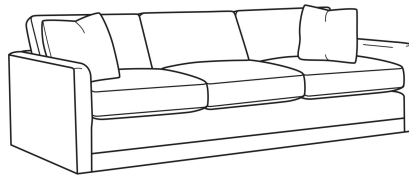

CR LAINE®

STYLE • COMFORT • COLOR

Big Easy / L7000-22

DESCRIPTION:	Apt Sofa (71W)
OUTSIDE:	71"W x 39"D x 33"H
INSIDE:	63"W x 24.5"D
SEAT:	20"H
ARM:	25"H
BACK RAIL:	25"H
COM:	Plain: 176 sq ft
WEIGHT:	165 lbs

L = available in leather

Standard Features:

Box Border Back

Weltless

May be shown with optional features

BIG EASY

Standard Seat Cushion: Comfort Down Seat

Standard Back Pillow: Comfort Down Back

Also available:

Big Easy / 7000-00
Sofa (83W)
Outside: 83W x 39D x 33H
Inside: 75W x 24.5D

Big Easy / 7000-01
Long Sofa (95W)
Outside: 95W x 39D x 33H
Inside: 87W x 24.5D

Big Easy / 7000-04
Loveseat (58W)
Outside: 58W x 39D x 33H
Inside: 50W x 24.5D

Big Easy / 7000-22
Apt Sofa (71W)
Outside: 71W x 39D x 33H
Inside: 63W x 24.5D

Big Easy / 7000-41
Extra Long Sofa (107W)
Outside: 107W x 39D x 33H
Inside: 99W x 24.5D

Big Easy / 7000-49
Chair & 1/2 Chaise (48W)
Outside: 48W x 64D x 33H
Inside: 38W x 49D