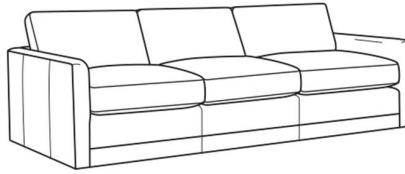

Standard Features:

Box Border Back

Weltless

May be shown with optional features

## BIG EASY

Standard Seat Cushion: Comfort Down Seat

Standard Back Pillow: Comfort Down Back

Also available:

Big Easy / 7000-00  
Sofa (83W)  
Outside: 83W x 39D x 33H  
Inside: 75W x 24.5D

Big Easy / 7000-01  
Long Sofa (95W)  
Outside: 95W x 39D x 33H  
Inside: 87W x 24.5D

Big Easy / 7000-04  
Loveseat (58W)  
Outside: 58W x 39D x 33H  
Inside: 50W x 24.5D

Big Easy / 7000-22  
Apt Sofa (71W)  
Outside: 71W x 39D x 33H  
Inside: 63W x 24.5D

Big Easy / 7000-41  
Extra Long Sofa (107W)  
Outside: 107W x 39D x 33H  
Inside: 99W x 24.5D

Big Easy / 7000-49  
Chair & 1/2 Chaise (48W)  
Outside: 48W x 64D x 33H  
Inside: 38W x 49D

Big Easy / L7000-00  
Leather Sofa (83W)  
Outside: 83W x 39D x 33H  
Inside: 75W x 24.5D

Big Easy / L7000-01  
Leather Long Sofa (95W)  
Outside: 95W x 39D x 33H  
Inside: 87W x 24.5D