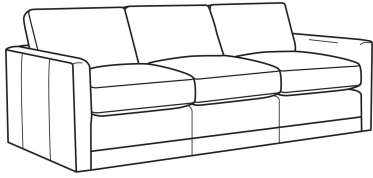

Standard Features:

Box Border Back

Weltless

May be shown with optional features

## BIG EASY

Standard Seat Cushion: Comfort Down Seat

Standard Back Pillow: Comfort Down Back

Also available:

Big Easy / 7000-00  
Sofa (83W)  
Outside: 83W x 39D x 33H  
Inside: 75W x 24.5D

Big Easy / 7000-01  
Long Sofa (95W)  
Outside: 95W x 39D x 33H  
Inside: 87W x 24.5D

Big Easy / 7000-04  
Loveseat (58W)  
Outside: 58W x 39D x 33H  
Inside: 50W x 24.5D

Big Easy / 7000-22  
Apt Sofa (71W)  
Outside: 71W x 39D x 33H  
Inside: 63W x 24.5D

Big Easy / 7000-41  
Extra Long Sofa (107W)  
Outside: 107W x 39D x 33H  
Inside: 99W x 24.5D

Big Easy / 7000-49  
Chair & 1/2 Chaise (48W)  
Outside: 48W x 64D x 33H  
Inside: 38W x 49D

Big Easy / L7000-00  
Leather Sofa (83W)  
Outside: 83W x 39D x 33H  
Inside: 75W x 24.5D

Big Easy / L7000-01  
Leather Long Sofa (95W)  
Outside: 95W x 39D x 33H  
Inside: 87W x 24.5D