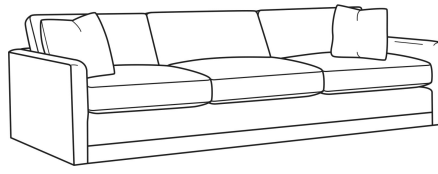

Standard Features:

Box Border Back

Weltless

May be shown with optional features

## BIG EASY

Standard Seat Cushion: Comfort Down Seat

Standard Back Pillow: Comfort Down Back

Also available:

Big Easy / 7000-00  
Sofa (83W)  
Outside: 83W x 39D x 33H  
Inside: 75W x 24.5D

Big Easy / 7000-01  
Long Sofa (95W)  
Outside: 95W x 39D x 33H  
Inside: 87W x 24.5D

Big Easy / 7000-04  
Loveseat (58W)  
Outside: 58W x 39D x 33H  
Inside: 50W x 24.5D

Big Easy / 7000-22  
Apt Sofa (71W)  
Outside: 71W x 39D x 33H  
Inside: 63W x 24.5D

Big Easy / 7000-41  
Extra Long Sofa (107W)  
Outside: 107W x 39D x 33H  
Inside: 99W x 24.5D