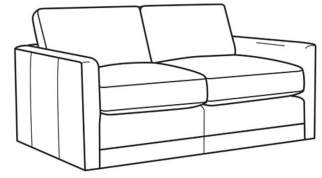

Standard Features:

Box Border Back

Weltless

May be shown with optional features

## BIG EASY

Standard Seat Cushion: Comfort Down Seat

Standard Back Pillow: Comfort Down Back

Also available:

Big Easy / 7000-00  
Sofa (83W)  
Outside: 83W x 39D x 33H  
Inside: 75W x 24.5D

Big Easy / 7000-01  
Long Sofa (95W)  
Outside: 95W x 39D x 33H  
Inside: 87W x 24.5D

Big Easy / 7000-04  
Loveseat (58W)  
Outside: 58W x 39D x 33H  
Inside: 50W x 24.5D

Big Easy / 7000-22  
Apt Sofa (71W)  
Outside: 71W x 39D x 33H  
Inside: 63W x 24.5D

Big Easy / 7000-41  
Extra Long Sofa (107W)  
Outside: 107W x 39D x 33H  
Inside: 99W x 24.5D

Big Easy / 7000-49  
Chair & 1/2 Chaise (48W)  
Outside: 48W x 64D x 33H  
Inside: 38W x 49D

Big Easy / L7000-00  
Leather Sofa (83W)  
Outside: 83W x 39D x 33H  
Inside: 75W x 24.5D

Big Easy / L7000-01  
Leather Long Sofa (95W)  
Outside: 95W x 39D x 33H  
Inside: 87W x 24.5D