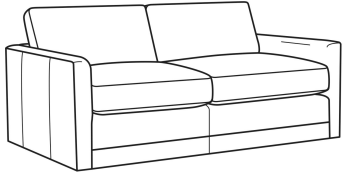

## BIG EASY

Standard Seat Cushion: Comfort Down Seat

Standard Back Pillow: Comfort Down Back

Also available:

Big Easy / 7000-00  
Sofa (83W)  
Outside: 83W x 39D x 33H  
Inside: 75W x 24.5D

Big Easy / 7000-01  
Long Sofa (95W)  
Outside: 95W x 39D x 33H  
Inside: 87W x 24.5D

Big Easy / 7000-04  
Loveseat (58W)  
Outside: 58W x 39D x 33H  
Inside: 50W x 24.5D

Big Easy / 7000-22  
Apt Sofa (71W)  
Outside: 71W x 39D x 33H  
Inside: 63W x 24.5D

Big Easy / 7000-41  
Extra Long Sofa (107W)  
Outside: 107W x 39D x 33H  
Inside: 99W x 24.5D

Big Easy / 7000-49  
Chair & 1/2 Chaise (48W)  
Outside: 48W x 64D x 33H  
Inside: 38W x 49D

Big Easy / L7000-00  
Leather Sofa (83W)  
Outside: 83W x 39D x 33H  
Inside: 75W x 24.5D

Big Easy / L7000-01  
Leather Long Sofa (95W)  
Outside: 95W x 39D x 33H  
Inside: 87W x 24.5D

Big Easy / L7000-04  
Leather Loveseat (58W)  
Outside: 58W x 39D x 33H  
Inside: 50W x 24.5D

Big Easy / L7000-22  
Leather Apt Sofa (71W)  
Outside: 71W x 39D x 33H  
Inside: 63W x 24.5D