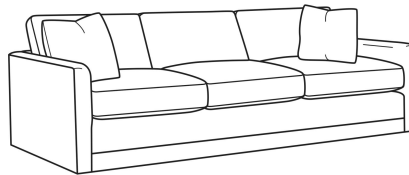

Standard Features:

Box Border Back

Weltless

May be shown with optional features

## BIG EASY

Standard Seat Cushion: Comfort Down Seat

Standard Back Pillow: Comfort Down Back

Also available:

Big Easy / 7000-00  
Sofa (83W)  
Outside: 83W x 39D x 33H  
Inside: 75W x 24.5D

Big Easy / 7000-01  
Long Sofa (95W)  
Outside: 95W x 39D x 33H  
Inside: 87W x 24.5D

Big Easy / 7000-04  
Loveseat (58W)  
Outside: 58W x 39D x 33H  
Inside: 50W x 24.5D

Big Easy / 7000-22  
Apt Sofa (71W)  
Outside: 71W x 39D x 33H  
Inside: 63W x 24.5D

Big Easy / 7000-41  
Extra Long Sofa (107W)  
Outside: 107W x 39D x 33H  
Inside: 99W x 24.5D