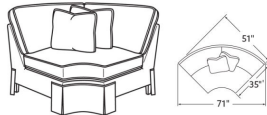

Also available:

7710-L Corner Sofa (87w)

Hudson / 7710-L
Corner Sofa (87W)
Outside: 87W x 35D x 37H
Inside: 67W x 21.5D

7710-R Corner Sofa (87w)

Hudson / 7710-R
Corner Sofa (87W)
Outside: 87W x 35D x 37H
Inside: 67W x 21.5D

7710-39L Corner Sofa Chaise (80w)

Hudson / 7710-39L
Corner Sofa Chaise (80W)
Outside: 80W x 35D x 37H
Inside: 67W x 21.5D

7710-39R Corner Sofa Chaise (80w)

Hudson / 7710-39R
Corner Sofa Chaise (80W)
Outside: 80W x 35D x 37H
Inside: 67W x 21.5D

7711-L One Arm Sofa (76w)

Hudson / 7711-L
One Arm Sofa (76W)
Outside: 76W x 35D x 37H
Inside: 68W x 21.5D

7711-R One Arm Sofa (76w)

Hudson / 7711-R
One Arm Sofa (76W)
Outside: 76W x 35D x 37H
Inside: 68W x 21.5D

7712 Corner Chair (35w)

Hudson / 7712
Corner Chair (35W)
Outside: 35W x 35D x 37H
Inside: 21.5W x 21.5D

7713 Curve (71w)

Hudson / 7713
Curved Corner (71W)
Outside: 71W x 35D x 37H
Inside: 0W x 21.5D

7714-L One Arm Loveseat (53w)