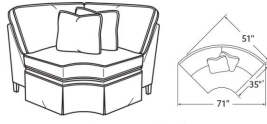

Slipcovered Corner Sofa (87W)

Outside: 87W x 35D x 37H

Inside: 67W x 21.5D

7710-39LSC Corner Sofa Chaise (80w)

Hudson / 7710-39LSC

Slipcovered Corner Sofa Chaise (80W)

Outside: 80W x 35D x 37H

Inside: 67W x 21.5D

7710-39RSC Corner Sofa Chaise (80w)

Hudson / 7710-39RSC

Slipcovered Corner Sofa Chaise (80W)

Outside: 80W x 35D x 37H

Inside: 67W x 21.5D

7711-LSC One Arm Sofa (76w)

Hudson / 7711-LSC

Slipcovered One Arm Sofa (76W)

Outside: 76W x 35D x 37H

Inside: 68W x 21.5D

7711-RSC One Arm Sofa (76w)

Hudson / 7711-RSC

Slipcovered One Arm Sofa (76W)

Outside: 76W x 35D x 37H

Inside: 68W x 21.5D

7712-SC Corner Chair (35w)

Hudson / 7712-SC
Slipcovered Corner Chair (35W)
Outside: 35W x 35D x 37H
Inside: 21.5W x 21.5D

7713-SC Curve (71w)

Hudson / 7713-SC
Slipcovered Curved Corner (71W)
Outside: 71W x 35D x 37H
Inside: 0W x 21.5D