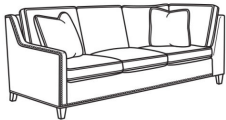

Also available:

2470-L Corner Sofa (92w)