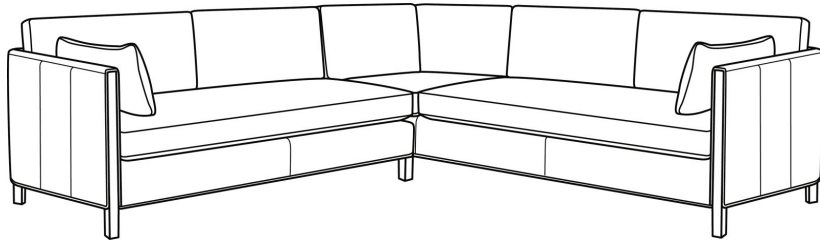

## Nelson / L3500

L3500-11LB / L3500-10RB

|                |                      |
|----------------|----------------------|
| DESCRIPTION:   | Sectional            |
| OUTSIDE:       | 106"W x 105"D x 33"H |
| INSIDE:        | 95"W x 24"D          |
| SEAT:          | 19"H                 |
| ARM:           | 27"H                 |
| BACK RAIL:     | 27"H                 |
| THROW PILLOWS: | 2 - Arm Bolsters     |
| WEIGHT:        | 295 lbs              |

### Standard Features:

Box Border Back

Weltless

Oak wood legs, wood grain pattern is a natural characteristic of oak

Various configurations available; visit a CR Laine retailer for more details.

May be shown with optional features

### Also available:

(L) 3500-10LB Corner Sofa (105w)

Nelson / L3500-10LB  
Leather Corner Sofa (105W)  
Outside: 105W x 38D x 33H  
Inside: 95W x 24D

(L) 3500-10RB Corner Sofa (105w)

Nelson / L3500-10RB  
Leather Corner Sofa (105W)  
Outside: 105W x 38D x 33H  
Inside: 95W x 24D

(L) 3500-11LB One Arm Sofa (68w)

Nelson / L3500-11LB  
Leather One Arm Sofa (68W)  
Outside: 68W x 38D x 33H  
Inside: 65W x 24D

(L) 3500-11RB One Arm Sofa (68w)

Nelson / L3500-11RB  
Leather One Arm Sofa (68W)  
Outside: 68W x 38D x 33H  
Inside: 65W x 24D