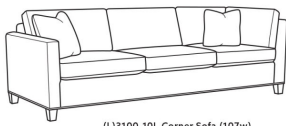

### Standard Features:

Box Border Back

Weltless

Fabric styles standard with throw pillows (not shown)

Various configurations available; visit a CR Laine retailer for more details.

May be shown with optional features

### Also available:

(L)3100-10L Corner Sofa (107w)

### Quinn / 3100-10L

Corner Sofa (107W)

Outside: 107W x 39D x 34.5H

Inside: 87W x 22D

(L)3100-10R Corner Sofa (107w)

(L) 3100-12 Corner Chair (39w)

Quinn / 3100-12  
Corner Chair (39W)  
Outside: 39W x 39D x 34.5H  
Inside: 22W x 22D

**Sectional Components Dimensions:**

	Fabric/Style	Outside	Inside	Seat	Arm	Back Rail	Standard TPs	Weight
Corner Sofa (107W)	3100-10L	107W 39D 34.5H	87W 22D	21H	26.5H	30H	2 - 20"	200 lbs.
Corner Sofa (107W)	3100-10R	107W 39D 34.5H	87W 22D	21H	26.5H	30H	2 - 20"	200 lbs.
One Arm Sofa (69W)	3100-11L	69W 39D 34.5H	64W 22D	21H	26.5H	30H	1 - 20"	145 lbs.
One Arm Sofa (69W)	3100-11R	69W 39D 34.5H	64W 22D	21H	26.5H	30H	1 - 20"	145 lbs.
Corner Sofa Chaise (86W)	3100-39LB	86W 39D 34.5H	73W 22D	21H	26.5H	30H	1 - 20"	175 lbs.
Corner Sofa Chaise (86W)	3100-39RB	86W 39D 34.5H	73W 22D	21H	26.5H	30H	1 - 20"	175 lbs.
One Arm Chaise (37W)	3100-19L	37W 63D 34.5H	32W 46D	21H	26.5H	30H	1 - 20"	110 lbs.
One Arm Chaise (37W)	3100-19R	37W 63D 34.5H	32W 46D	21H	26.5H	30H	1 - 20"	110 lbs.
Armless Sofa (64W)	3100-30	64W 39D 34.5H	64W 22D	21H	--	30H	--	140 lbs.
Corner Chair (39W)	3100-12	39W 39D 34.5H	22W 22D	21H	--	30H	--	85 lbs.