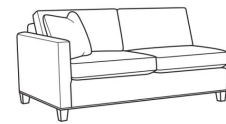

(L)3100-11L One Arm Sofa (69w)

Quinn / 3100-11L

One Arm Sofa (69W)

Outside: 69W x 39D x 34.5H

Inside: 64W x 22D