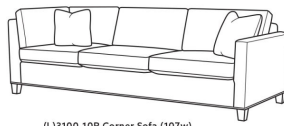

### Also available:

(L)3100-10L Corner Sofa (107w)

### Quinn / 3100-10L

Corner Sofa (107W)

Outside: 107W x 39D x 34.5H

Inside: 87W x 22D

(L)3100-10R Corner Sofa (107w)