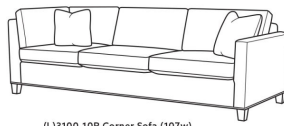

(L)3100-10R Corner Sofa (107w)

Quinn / 3100-10R

Corner Sofa (107W)

Outside: 107W x 39D x 34.5H

Inside: 87W x 22D