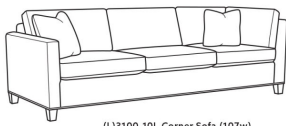

Also available:

(L)3100-10L Corner Sofa (107w)

Quinn / 3100-10L

Corner Sofa (107W)

Outside: 107W x 39D x 34.5H

Inside: 87W x 22D