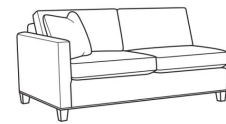

### Quinn / 3100-10L

Corner Sofa (107W)

Outside: 107W x 39D x 34.5H

Inside: 87W x 22D

(L)3100-10R Corner Sofa (107w)

### Quinn / 3100-10R

Corner Sofa (107W)

Outside: 107W x 39D x 34.5H

Inside: 87W x 22D

(L)3100-11L One Arm Sofa (69w)