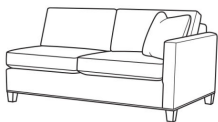

(L)3100-11R One Arm Sofa (69w)

Quinn / L3100-11R

Leather One Arm Sofa (69W)

Outside: 69W x 39D x 34.5H

Inside: 64W x 22D