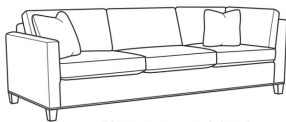

CR LAINE®

STYLE • COMFORT • COLOR

Quinn / L3100

L3100-10L / L3100-11R

DESCRIPTION:	Sectional
OUTSIDE:	108"W x 107"D x 34.5"H
INSIDE:	87"W x 22"D
SEAT:	21"H
ARM:	26.5"H
BACK RAIL:	30"H
WEIGHT:	345 lbs

Standard Features:

Box Border Back

Weltless

Leather styles not standard with throw pillows

Various configurations available; visit a CR Laine retailer for more details.

May be shown with optional features

QUINN

Standard Seat Cushion:

Hallmark Seat

Standard Back Pillow:

Fiber Back

Also available:

(L)3100-10L Corner Sofa (107w)

Quinn / L3100-10L

Leather Corner Sofa (107W)

Outside: 107W x 39D x 34.5H

(L) 3100-12 Corner Chair (39w)

Quinn / L3100-12
Leather Corner Chair (39W)
Outside: 39W x 39D x 34.5H
Inside: 22W x 22D

Sectional Components Dimensions:

	Fabric/Style	Outside	Inside	Seat	Arm	Back Rail	Standard TPs	Weight
Corner Sofa (107W)	L3100-10L	107W 39D 34.5H	87W 22D	21H	26.5H	30H	--	200 lbs.
Corner Sofa (107W)	L3100-10R	107W 39D 34.5H	87W 22D	21H	26.5H	30H	--	200 lbs.
One Arm Sofa (69W)	L3100-11L	69W 39D 34.5H	64W 22D	21H	26.5H	30H	--	145 lbs.
One Arm Sofa (69W)	L3100-11R	69W 39D 34.5H	64W 22D	21H	26.5H	30H	--	145 lbs.
Corner Sofa Chaise (86W)	L3100-39LB	86W 39D 34.5H	73W 22D	21H	26.5H	30H	--	190 lbs.
Corner Sofa Chaise (86W)	L3100-39RB	86W 39D 34.5H	73W 22D	21H	26.5H	30H	--	190 lbs.
One Arm Chaise (37W)	L3100-19L	37W 63D 34.5H	32W 46D	21H	26.5H	30H	--	120 lbs.
One Arm Chaise (37W)	L3100-19R	37W 63D 34.5H	32W 46D	21H	26.5H	30H	--	120 lbs.
Armless Sofa (64W)	L3100-30	64W 39D 34.5H	64W 22D	21H	--	30H	--	155 lbs.
Corner Chair (39W)	L3100-12	39W 39D 34.5H	22W 22D	21H	--	30H	--	85 lbs.