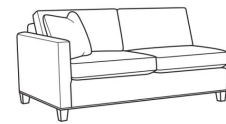

Hallmark Seat

Standard Back Pillow:

Fiber Back

Also available:

(L)3100-10L Corner Sofa (107w)

Quinn / L3100-10L

Leather Corner Sofa (107W)

Outside: 107W x 39D x 34.5H

Inside: 87W x 22D

(L)3100-10R Corner Sofa (107w)

Quinn / L3100-10R

Leather Corner Sofa (107W)

Outside: 107W x 39D x 34.5H

Inside: 87W x 22D

(L)3100-11L One Arm Sofa (69w)

Quinn / L3100-11L