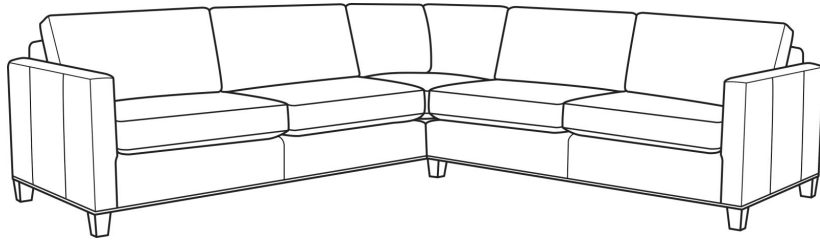

CR LAINE®

STYLE • COMFORT • COLOR

Quinn / L3100

L3100-10L / L3100-11R

DESCRIPTION:	Sectional
OUTSIDE:	108"W x 107"D x 34.5"H
INSIDE:	87"W x 22"D
SEAT:	21"H
ARM:	26.5"H
BACK RAIL:	30"H
WEIGHT:	345 lbs

Standard Features:

Box Border Back

Weltless

Leather styles not standard with throw pillows

Various configurations available; visit a CR Laine retailer for more details.

May be shown with optional features

QUINN

Standard Seat Cushion:

Hallmark Seat

Standard Back Pillow:

Fiber Back

Also available:

(L)3100-10L Corner Sofa (107w)

Quinn / L3100-10L

Leather Corner Sofa (107W)

Outside: 107W x 39D x 34.5H

Inside: 87W x 22D

(L)3100-10R Corner Sofa (107w)

Quinn / L3100-10R

Leather Corner Sofa (107W)

Outside: 107W x 39D x 34.5H

Inside: 87W x 22D

(L)3100-11L One Arm Sofa (69w)

Quinn / L3100-11L