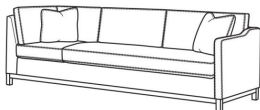

RYAN

Standard Seat Cushion: Mayfair Seat
Standard Back Pillow: Fiber Back

Also available:

(L) 6000-10L Corner Sofa (111w)

Ryan / 6000-10L
Corner Sofa (111W)
Outside: 111W x 36.5D x 35H
Inside: 100W x 22D

(L) 6000-10LB Corner Sofa (111w)

Ryan / 6000-10LB
Corner Sofa (111W)
Outside: 111W x 36.5D x 35H
Inside: 100W x 22D

(L) 6000-10R Corner Sofa (111w)

Ryan / 6000-10R
Corner Sofa (111W)
Outside: 111W x 36.5D x 35H
Inside: 100W x 22D

(L) 6000-10RB Corner Sofa (111w)

Ryan / 6000-10RB
Corner Sofa (111W)
Outside: 111W x 36.5D x 35H
Inside: 100W x 22D

(L) 6000-11L One Arm Sofa (75w)

Ryan / 6000-11L
One Arm Sofa (75W)
Outside: 75W x 36.5D x 35H
Inside: 72W x 22D

(L) 6000-11LB One Arm Sofa (75w)