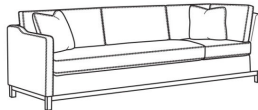

Standard Features:

- Box Border Back
- Standard Saddle-Stitched; shown with optional French Seam Rope Stitch Indigo
- Fabric styles standard with throw pillows (not shown)
- Oak wood base, wood grain pattern is a natural characteristic of oak
- Various configurations available; visit a CR Laine retailer for more details.
- May be shown with optional features

RYAN

Standard Seat Cushion: Mayfair Seat
Standard Back Pillow: Fiber Back

Also available:

(L) 6000-10L Corner Sofa (111w)

Ryan / 6000-10L
Corner Sofa (111W)
Outside: 111W x 36.5D x 35H
Inside: 100W x 22D

(L) 6000-10LB Corner Sofa (111w)

Ryan / 6000-10LB
Corner Sofa (111W)
Outside: 111W x 36.5D x 35H
Inside: 100W x 22D

(L) 6000-10R Corner Sofa (111w)

Ryan / 6000-10R
Corner Sofa (111W)
Outside: 111W x 36.5D x 35H
Inside: 100W x 22D

(L) 6000-10RB Corner Sofa (111w)

Ryan / 6000-10RB
Corner Sofa (111W)
Outside: 111W x 36.5D x 35H
Inside: 100W x 22D

(L) 6000-11L One Arm Sofa (75w)

Ryan / 6000-11L
One Arm Sofa (75W)
Outside: 75W x 36.5D x 35H
Inside: 72W x 22D

(L) 6000-11LB One Arm Sofa (75w)