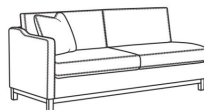

RYAN

Standard Seat Cushion: Mayfair Seat
Standard Back Pillow: Fiber Back

Also available:

(L) 6000-10L Corner Sofa (111w)

Ryan / 6000-10L
Corner Sofa (111W)
Outside: 111W x 36.5D x 35H
Inside: 100W x 22D

(L) 6000-10LB Corner Sofa (111w)

Ryan / 6000-10LB
Corner Sofa (111W)
Outside: 111W x 36.5D x 35H
Inside: 100W x 22D

(L) 6000-10R Corner Sofa (111w)

Ryan / 6000-10R
Corner Sofa (111W)
Outside: 111W x 36.5D x 35H
Inside: 100W x 22D

(L) 6000-10RB Corner Sofa (111w)

Ryan / 6000-10RB
Corner Sofa (111W)
Outside: 111W x 36.5D x 35H
Inside: 100W x 22D

(L) 6000-11L One Arm Sofa (75w)

Ryan / 6000-11L
One Arm Sofa (75W)
Outside: 75W x 36.5D x 35H
Inside: 72W x 22D

(L) 6000-11LB One Arm Sofa (75w)