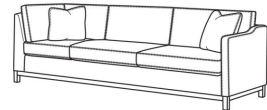

Standard Features:

- Box Border Back
- Standard Saddle-Stitched; shown with optional French Seam Rope Stitch Indigo
- Fabric styles standard with throw pillows (not shown)
- Oak wood base, wood grain pattern is a natural characteristic of oak
- Various configurations available; visit a CR Laine retailer for more details.
- May be shown with optional features

RYAN

Standard Seat Cushion: Mayfair Seat
Standard Back Pillow: Fiber Back

Also available:

(L) 6000-10L Corner Sofa (111w)

Ryan / 6000-10L
Corner Sofa (111W)
Outside: 111W x 36.5D x 35H
Inside: 100W x 22D

(L) 6000-10LB Corner Sofa (111w)

Ryan / 6000-10LB
Corner Sofa (111W)
Outside: 111W x 36.5D x 35H
Inside: 100W x 22D

(L) 6000-10R Corner Sofa (111w)

Ryan / 6000-10R
Corner Sofa (111W)
Outside: 111W x 36.5D x 35H
Inside: 100W x 22D

(L) 6000-10RB Corner Sofa (111w)

Ryan / 6000-10RB
Corner Sofa (111W)
Outside: 111W x 36.5D x 35H
Inside: 100W x 22D

(L) 6000-11L One Arm Sofa (75w)

Ryan / 6000-11L
One Arm Sofa (75W)
Outside: 75W x 36.5D x 35H
Inside: 72W x 22D

(L) 6000-11LB One Arm Sofa (75w)