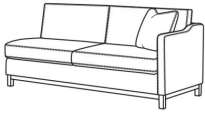

RYAN

Standard Seat Cushion: Mayfair Seat
Standard Back Pillow: Fiber Back

Also available:

(L) 6000-10L Corner Sofa (111w)

Ryan / 6000-10L
Corner Sofa (111W)
Outside: 111W x 36.5D x 35H
Inside: 100W x 22D

(L) 6000-10LB Corner Sofa (111w)

Ryan / 6000-10LB
Corner Sofa (111W)
Outside: 111W x 36.5D x 35H
Inside: 100W x 22D

(L) 6000-10R Corner Sofa (111w)

Ryan / 6000-10R
Corner Sofa (111W)
Outside: 111W x 36.5D x 35H
Inside: 100W x 22D

(L) 6000-10RB Corner Sofa (111w)

Ryan / 6000-10RB
Corner Sofa (111W)
Outside: 111W x 36.5D x 35H
Inside: 100W x 22D

(L) 6000-11L One Arm Sofa (75w)

Ryan / 6000-11L
One Arm Sofa (75W)
Outside: 75W x 36.5D x 35H
Inside: 72W x 22D

(L) 6000-11LB One Arm Sofa (75w)

Ryan / 6000-11LB
One Arm Sofa (75W)
Outside: 75W x 36.5D x 35H
Inside: 72W x 22D

(L) 6000-11R One Arm Sofa (75w)

Ryan / 6000-11R
One Arm Sofa (75W)
Outside: 75W x 36.5D x 35H
Inside: 72W x 22D

(L) 6000-11RB One Arm Sofa (75w)