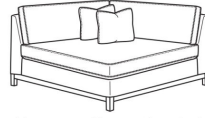

Ryan / 6000-11LB
One Arm Sofa (75W)
Outside: 75W x 36.5D x 35H
Inside: 72W x 22D

(L) 6000-11R One Arm Sofa (75w)

Ryan / 6000-11R
One Arm Sofa (75W)
Outside: 75W x 36.5D x 35H
Inside: 72W x 22D

(L) 6000-11RB One Arm Sofa (75w)

Ryan / 6000-11RB
One Arm Sofa (75W)
Outside: 75W x 36.5D x 35H
Inside: 72W x 22D

(L) 6000-30 Armless Sofa (72w)

Ryan / 6000-30
Armless Sofa (72W)
Outside: 72W x 36.5D x 35H
Inside: 72W x 22D

(L) 6000-30B Armless Sofa (72w)

Ryan / 6000-30B
Armless Sofa (72W)
Outside: 72W x 36.5D x 35H
Inside: 72W x 22D

(L) 6000-33 Double Corner Chaise (59w)

Ryan / 6000-33
Double Corner Chaise (59W)
Outside: 59W x 59D x 35H
Inside: 45W x 45D