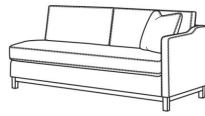

RYAN

Standard Seat Cushion: Mayfair Seat
Standard Back Pillow: Fiber Back

Also available:

(L) 6000-10L Corner Sofa (111w)

Ryan / 6000-10L
Corner Sofa (111W)
Outside: 111W x 36.5D x 35H
Inside: 100W x 22D

(L) 6000-10LB Corner Sofa (111w)

Ryan / 6000-10LB
Corner Sofa (111W)
Outside: 111W x 36.5D x 35H
Inside: 100W x 22D

(L) 6000-10R Corner Sofa (111w)

Ryan / 6000-10R
Corner Sofa (111W)
Outside: 111W x 36.5D x 35H
Inside: 100W x 22D

(L) 6000-10RB Corner Sofa (111w)

Ryan / 6000-10RB
Corner Sofa (111W)
Outside: 111W x 36.5D x 35H
Inside: 100W x 22D

(L) 6000-11L One Arm Sofa (75w)

Ryan / 6000-11L
One Arm Sofa (75W)
Outside: 75W x 36.5D x 35H
Inside: 72W x 22D

(L) 6000-11LB One Arm Sofa (75w)

Ryan / 6000-11LB
One Arm Sofa (75W)
Outside: 75W x 36.5D x 35H
Inside: 72W x 22D

(L) 6000-11R One Arm Sofa (75w)

Ryan / 6000-11R
One Arm Sofa (75W)
Outside: 75W x 36.5D x 35H
Inside: 72W x 22D

(L) 6000-11RB One Arm Sofa (75w)