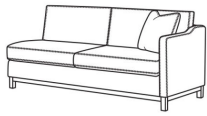

RYAN

Standard Seat Cushion: Mayfair Seat
Standard Back Pillow: Fiber Back

Also available:

(L) 6000-10L Corner Sofa (111w)

Ryan / 6000-10L
Corner Sofa (111W)
Outside: 111W x 36.5D x 35H
Inside: 100W x 22D

(L) 6000-10LB Corner Sofa (111w)

Ryan / 6000-10LB
Corner Sofa (111W)
Outside: 111W x 36.5D x 35H
Inside: 100W x 22D

(L) 6000-10R Corner Sofa (111w)

Ryan / 6000-10R
Corner Sofa (111W)
Outside: 111W x 36.5D x 35H
Inside: 100W x 22D

(L) 6000-10RB Corner Sofa (111w)

Ryan / 6000-10RB
Corner Sofa (111W)
Outside: 111W x 36.5D x 35H
Inside: 100W x 22D

(L) 6000-11L One Arm Sofa (75w)

Ryan / 6000-11L
One Arm Sofa (75W)
Outside: 75W x 36.5D x 35H
Inside: 72W x 22D

(L) 6000-11LB One Arm Sofa (75w)

Ryan / 6000-11LB
One Arm Sofa (75W)
Outside: 75W x 36.5D x 35H
Inside: 72W x 22D

(L) 6000-11R One Arm Sofa (75w)

Ryan / 6000-11R
One Arm Sofa (75W)
Outside: 75W x 36.5D x 35H
Inside: 72W x 22D

(L) 6000-11RB One Arm Sofa (75w)