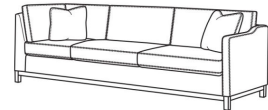

Standard Features:

- Box Border Back
- Standard Saddle-Stitched; shown with optional French Seam Rope Stitch Indigo
- Fabric styles standard with throw pillows (not shown)
- Oak wood base, wood grain pattern is a natural characteristic of oak
- Various configurations available; visit a CR Laine retailer for more details.
- May be shown with optional features

RYAN

Standard Seat Cushion: Mayfair Seat
Standard Back Pillow: Fiber Back

Also available:

(L) 6000-10L Corner Sofa (111w)

Ryan / 6000-10L
Corner Sofa (111W)
Outside: 111W x 36.5D x 35H
Inside: 100W x 22D

(L) 6000-10LB Corner Sofa (111w)

Ryan / 6000-10LB
Corner Sofa (111W)
Outside: 111W x 36.5D x 35H
Inside: 100W x 22D

(L) 6000-10R Corner Sofa (111w)

Ryan / 6000-10R
Corner Sofa (111W)
Outside: 111W x 36.5D x 35H
Inside: 100W x 22D

(L) 6000-10RB Corner Sofa (111w)

Ryan / 6000-10RB
Corner Sofa (111W)
Outside: 111W x 36.5D x 35H
Inside: 100W x 22D

(L) 6000-11L One Arm Sofa (75w)

Ryan / 6000-11L
One Arm Sofa (75W)
Outside: 75W x 36.5D x 35H
Inside: 72W x 22D

(L) 6000-11LB One Arm Sofa (75w)