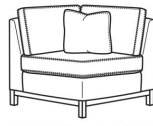

Ryan / 6000-11RB
One Arm Sofa (75W)
Outside: 75W x 36.5D x 35H
Inside: 72W x 22D

(L) 6000-30 Armless Sofa (72w)

Ryan / 6000-30
Armless Sofa (72W)
Outside: 72W x 36.5D x 35H
Inside: 72W x 22D

(L) 6000-30B Armless Sofa (72w)

Ryan / 6000-30B
Armless Sofa (72W)
Outside: 72W x 36.5D x 35H
Inside: 72W x 22D

(L) 6000-33 Double Corner Chaise (59w)

Ryan / 6000-33
Double Corner Chaise (59W)
Outside: 59W x 59D x 35H
Inside: 45W x 45D

(L) 6000-39LB Corner Sofa Chaise (89w)

Ryan / 6000-39LB
Corner Sofa Chaise (89W)
Outside: 89W x 36.5D x 35H
Inside: 74.5W x 22D

(L) 6000-39RB Corner Sofa Chaise (89w)

Ryan / 6000-39RB
Corner Sofa Chaise (89W)
Outside: 89W x 36.5D x 35H
Inside: 74.5W x 22D