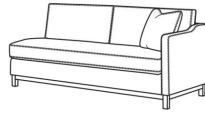

RYAN

Standard Seat Cushion: Mayfair Seat
Standard Back Pillow: Fiber Back

Also available:

(L) 6000-10L Corner Sofa (111w)

Ryan / 6000-10L
Corner Sofa (111W)
Outside: 111W x 36.5D x 35H
Inside: 100W x 22D

(L) 6000-10LB Corner Sofa (111w)

Ryan / 6000-10LB
Corner Sofa (111W)
Outside: 111W x 36.5D x 35H
Inside: 100W x 22D

(L) 6000-10R Corner Sofa (111w)

Ryan / 6000-10R
Corner Sofa (111W)
Outside: 111W x 36.5D x 35H
Inside: 100W x 22D

(L) 6000-10RB Corner Sofa (111w)

Ryan / 6000-10RB
Corner Sofa (111W)
Outside: 111W x 36.5D x 35H
Inside: 100W x 22D

(L) 6000-11L One Arm Sofa (75w)

Ryan / 6000-11L
One Arm Sofa (75W)
Outside: 75W x 36.5D x 35H
Inside: 72W x 22D

(L) 6000-11LB One Arm Sofa (75w)

Ryan / 6000-11LB
One Arm Sofa (75W)
Outside: 75W x 36.5D x 35H
Inside: 72W x 22D

(L) 6000-11R One Arm Sofa (75w)

Ryan / 6000-11R
One Arm Sofa (75W)
Outside: 75W x 36.5D x 35H
Inside: 72W x 22D

(L) 6000-11RB One Arm Sofa (75w)