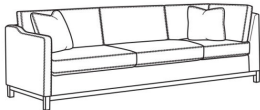

CR LAINE®

STYLE • COMFORT • COLOR

Ryan / 6000

6000-33 / 6000-11RB

DESCRIPTION:	Sectional
OUTSIDE:	134"W x 36.5"D x 35"H
INSIDE:	117"W x 22"D
SEAT:	20.5"H
ARM:	27"H
BACK RAIL:	29"H
THROW PILLOWS:	3 - 20"
WEIGHT:	240 lbs

Standard Features:

- Box Border Back
- Standard Saddle-Stitched; shown with optional French Seam Rope Stitch Indigo
- Fabric styles standard with throw pillows (not shown)
- Oak wood base, wood grain pattern is a natural characteristic of oak
- Various configurations available; visit a CR Laine retailer for more details.
- May be shown with optional features

RYAN

Standard Seat Cushion: Mayfair Seat
Standard Back Pillow: Fiber Back

Also available:

(L) 6000-10L Corner Sofa (111w)

Ryan / 6000-10L
Corner Sofa (111W)
Outside: 111W x 36.5D x 35H
Inside: 100W x 22D

(L) 6000-10LB Corner Sofa (111w)

Ryan / 6000-10LB
Corner Sofa (111W)
Outside: 111W x 36.5D x 35H
Inside: 100W x 22D

(L) 6000-10R Corner Sofa (111w)

Ryan / 6000-10R
Corner Sofa (111W)
Outside: 111W x 36.5D x 35H
Inside: 100W x 22D

(L) 6000-10RB Corner Sofa (111w)