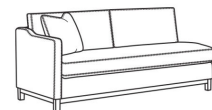

RYAN

Standard Seat Cushion: Mayfair Seat
Standard Back Pillow: Fiber Back

Also available:

(L) 6000-10L Corner Sofa (111w)

Ryan / 6000-10L
Corner Sofa (111W)
Outside: 111W x 36.5D x 35H
Inside: 100W x 22D

(L) 6000-10LB Corner Sofa (111w)

Ryan / 6000-10LB
Corner Sofa (111W)
Outside: 111W x 36.5D x 35H
Inside: 100W x 22D

(L) 6000-10R Corner Sofa (111w)

Ryan / 6000-10R
Corner Sofa (111W)
Outside: 111W x 36.5D x 35H
Inside: 100W x 22D

(L) 6000-10RB Corner Sofa (111w)

Ryan / 6000-10RB
Corner Sofa (111W)
Outside: 111W x 36.5D x 35H
Inside: 100W x 22D

(L) 6000-11L One Arm Sofa (75w)

Ryan / 6000-11L
One Arm Sofa (75W)
Outside: 75W x 36.5D x 35H
Inside: 72W x 22D

(L) 6000-11LB One Arm Sofa (75w)