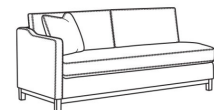

RYAN

Standard Seat Cushion: Mayfair Seat
Standard Back Pillow: Fiber Back

Also available:

(L) 6000-10L Corner Sofa (111w)

Ryan / 6000-10L
Corner Sofa (111W)
Outside: 111W x 36.5D x 35H
Inside: 100W x 22D

(L) 6000-10LB Corner Sofa (111w)

Ryan / 6000-10LB
Corner Sofa (111W)
Outside: 111W x 36.5D x 35H
Inside: 100W x 22D

(L) 6000-10R Corner Sofa (111w)

Ryan / 6000-10R
Corner Sofa (111W)
Outside: 111W x 36.5D x 35H
Inside: 100W x 22D

(L) 6000-10RB Corner Sofa (111w)

Ryan / 6000-10RB
Corner Sofa (111W)
Outside: 111W x 36.5D x 35H
Inside: 100W x 22D

(L) 6000-11L One Arm Sofa (75w)

Ryan / 6000-11L
One Arm Sofa (75W)
Outside: 75W x 36.5D x 35H
Inside: 72W x 22D

(L) 6000-11LB One Arm Sofa (75w)