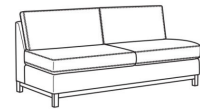

Ryan / 6000-10RB
Corner Sofa (111W)
Outside: 111W x 36.5D x 35H
Inside: 100W x 22D

(L) 6000-11L One Arm Sofa (75w)

Ryan / 6000-11L
One Arm Sofa (75W)
Outside: 75W x 36.5D x 35H
Inside: 72W x 22D

(L) 6000-11LB One Arm Sofa (75w)

Ryan / 6000-11LB
One Arm Sofa (75W)
Outside: 75W x 36.5D x 35H
Inside: 72W x 22D

(L) 6000-11R One Arm Sofa (75w)

Ryan / 6000-11R
One Arm Sofa (75W)
Outside: 75W x 36.5D x 35H
Inside: 72W x 22D

(L) 6000-11RB One Arm Sofa (75w)

Ryan / 6000-11RB
One Arm Sofa (75W)
Outside: 75W x 36.5D x 35H
Inside: 72W x 22D

(L) 6000-30 Armless Sofa (72w)

Ryan / 6000-30
Armless Sofa (72W)
Outside: 72W x 36.5D x 35H
Inside: 72W x 22D

(L) 6000-30B Armless Sofa (72w)