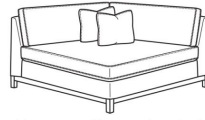

Ryan / 6000-11LB
One Arm Sofa (75W)
Outside: 75W x 36.5D x 35H
Inside: 72W x 22D

(L) 6000-11R One Arm Sofa (75w)

Ryan / 6000-11R
One Arm Sofa (75W)
Outside: 75W x 36.5D x 35H
Inside: 72W x 22D

(L) 6000-11RB One Arm Sofa (75w)

Ryan / 6000-11RB
One Arm Sofa (75W)
Outside: 75W x 36.5D x 35H
Inside: 72W x 22D

(L) 6000-30 Armless Sofa (72w)

Ryan / 6000-30
Armless Sofa (72W)
Outside: 72W x 36.5D x 35H
Inside: 72W x 22D

(L) 6000-30B Armless Sofa (72w)

Ryan / 6000-30B
Armless Sofa (72W)
Outside: 72W x 36.5D x 35H
Inside: 72W x 22D

(L) 6000-33 Double Corner Chaise (59w)

Ryan / 6000-33
Double Corner Chaise (59W)
Outside: 59W x 59D x 35H
Inside: 45W x 45D