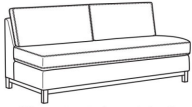

(L) 6000-30B Armless Sofa (72w)

Ryan / 6000-30B
Armless Sofa (72W)
Outside: 72W x 36.5D x 35H
Inside: 72W x 22D