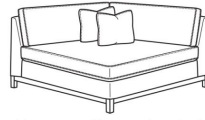

Ryan / 6000-11L
One Arm Sofa (75W)
Outside: 75W x 36.5D x 35H
Inside: 72W x 22D

(L) 6000-11LB One Arm Sofa (75w)

Ryan / 6000-11LB
One Arm Sofa (75W)
Outside: 75W x 36.5D x 35H
Inside: 72W x 22D

(L) 6000-11R One Arm Sofa (75w)

Ryan / 6000-11R
One Arm Sofa (75W)
Outside: 75W x 36.5D x 35H
Inside: 72W x 22D

(L) 6000-11RB One Arm Sofa (75w)

Ryan / 6000-11RB
One Arm Sofa (75W)
Outside: 75W x 36.5D x 35H
Inside: 72W x 22D

(L) 6000-30 Armless Sofa (72w)

Ryan / 6000-30
Armless Sofa (72W)
Outside: 72W x 36.5D x 35H
Inside: 72W x 22D

(L) 6000-30B Armless Sofa (72w)

Ryan / 6000-30B
Armless Sofa (72W)
Outside: 72W x 36.5D x 35H
Inside: 72W x 22D

(L) 6000-33 Double Corner Chaise (59w)