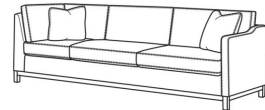

May be shown with optional features

RYAN

Standard Seat Cushion:

Mayfair Seat

Standard Back Pillow:

Fiber Back

Also available:

(L) 6000-10L Corner Sofa (111w)

Ryan / 6000-10L
Corner Sofa (111W)
Outside: 111W x 36.5D x 35H
Inside: 100W x 22D

(L) 6000-10LB Corner Sofa (111w)

Ryan / 6000-10LB
Corner Sofa (111W)
Outside: 111W x 36.5D x 35H
Inside: 100W x 22D

(L) 6000-10R Corner Sofa (111w)

Ryan / 6000-10R
Corner Sofa (111W)
Outside: 111W x 36.5D x 35H
Inside: 100W x 22D

(L) 6000-10RB Corner Sofa (111w)

Ryan / 6000-10RB
Corner Sofa (111W)
Outside: 111W x 36.5D x 35H
Inside: 100W x 22D

(L) 6000-11L One Arm Sofa (75w)