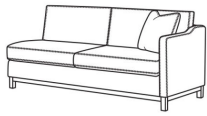

May be shown with optional features

RYAN

Standard Seat Cushion:

Mayfair Seat

Standard Back Pillow:

Fiber Back

Also available:

(L) 6000-10L Corner Sofa (111w)

Ryan / 6000-10L
Corner Sofa (111W)
Outside: 111W x 36.5D x 35H
Inside: 100W x 22D

(L) 6000-10LB Corner Sofa (111w)

Ryan / 6000-10LB
Corner Sofa (111W)
Outside: 111W x 36.5D x 35H
Inside: 100W x 22D

(L) 6000-10R Corner Sofa (111w)

Ryan / 6000-10R
Corner Sofa (111W)
Outside: 111W x 36.5D x 35H
Inside: 100W x 22D

(L) 6000-10RB Corner Sofa (111w)

Ryan / 6000-10RB
Corner Sofa (111W)
Outside: 111W x 36.5D x 35H
Inside: 100W x 22D

(L) 6000-11L One Arm Sofa (75w)

Ryan / 6000-11L
One Arm Sofa (75W)
Outside: 75W x 36.5D x 35H
Inside: 72W x 22D

(L) 6000-11LB One Arm Sofa (75w)

Ryan / 6000-11LB
One Arm Sofa (75W)
Outside: 75W x 36.5D x 35H
Inside: 72W x 22D

(L) 6000-11R One Arm Sofa (75w)