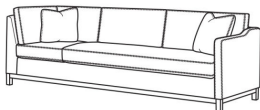

May be shown with optional features

RYAN

Standard Seat Cushion:

Mayfair Seat

Standard Back Pillow:

Fiber Back

Also available:

(L) 6000-10L Corner Sofa (111w)

Ryan / 6000-10L
Corner Sofa (111W)
Outside: 111W x 36.5D x 35H
Inside: 100W x 22D

(L) 6000-10LB Corner Sofa (111w)

Ryan / 6000-10LB
Corner Sofa (111W)
Outside: 111W x 36.5D x 35H
Inside: 100W x 22D

(L) 6000-10R Corner Sofa (111w)

Ryan / 6000-10R
Corner Sofa (111W)
Outside: 111W x 36.5D x 35H
Inside: 100W x 22D

(L) 6000-10RB Corner Sofa (111w)

Ryan / 6000-10RB
Corner Sofa (111W)
Outside: 111W x 36.5D x 35H
Inside: 100W x 22D

(L) 6000-11L One Arm Sofa (75w)