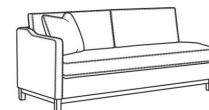

Inside: 100W x 22D

(L) 6000-10R Corner Sofa (111w)

Ryan / 6000-10R

Corner Sofa (111W)

Outside: 111W x 36.5D x 35H

Inside: 100W x 22D

(L) 6000-10RB Corner Sofa (111w)

Ryan / 6000-10RB

Corner Sofa (111W)

Outside: 111W x 36.5D x 35H

Inside: 100W x 22D

(L) 6000-11L One Arm Sofa (75w)

Ryan / 6000-11L

One Arm Sofa (75W)

Outside: 75W x 36.5D x 35H

Inside: 72W x 22D