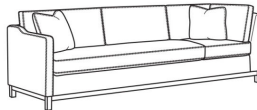

May be shown with optional features

RYAN

Standard Seat Cushion:

Mayfair Seat

Standard Back Pillow:

Fiber Back

Also available:

(L) 6000-10L Corner Sofa (111w)

Ryan / 6000-10L
Corner Sofa (111W)
Outside: 111W x 36.5D x 35H
Inside: 100W x 22D

(L) 6000-10LB Corner Sofa (111w)

Ryan / 6000-10LB
Corner Sofa (111W)
Outside: 111W x 36.5D x 35H
Inside: 100W x 22D

(L) 6000-10R Corner Sofa (111w)

Ryan / 6000-10R
Corner Sofa (111W)
Outside: 111W x 36.5D x 35H
Inside: 100W x 22D

(L) 6000-10RB Corner Sofa (111w)

Ryan / 6000-10RB
Corner Sofa (111W)
Outside: 111W x 36.5D x 35H
Inside: 100W x 22D

(L) 6000-11L One Arm Sofa (75w)