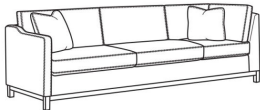

May be shown with optional features

RYAN

Standard Seat Cushion:

Mayfair Seat

Standard Back Pillow:

Fiber Back

Also available:

(L) 6000-10L Corner Sofa (111w)

Ryan / 6000-10L
Corner Sofa (111W)
Outside: 111W x 36.5D x 35H
Inside: 100W x 22D

(L) 6000-10LB Corner Sofa (111w)

Ryan / 6000-10LB
Corner Sofa (111W)
Outside: 111W x 36.5D x 35H
Inside: 100W x 22D

(L) 6000-10R Corner Sofa (111w)

Ryan / 6000-10R
Corner Sofa (111W)
Outside: 111W x 36.5D x 35H
Inside: 100W x 22D

(L) 6000-10RB Corner Sofa (111w)

Ryan / 6000-10RB
Corner Sofa (111W)
Outside: 111W x 36.5D x 35H
Inside: 100W x 22D

(L) 6000-11L One Arm Sofa (75w)