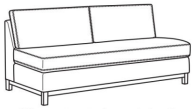

Ryan / 6000-11R
One Arm Sofa (75W)
Outside: 75W x 36.5D x 35H
Inside: 72W x 22D

(L) 6000-11RB One Arm Sofa (75w)

Ryan / 6000-11RB
One Arm Sofa (75W)
Outside: 75W x 36.5D x 35H
Inside: 72W x 22D

(L) 6000-30 Armless Sofa (72w)

Ryan / 6000-30
Armless Sofa (72W)
Outside: 72W x 36.5D x 35H
Inside: 72W x 22D

(L) 6000-30B Armless Sofa (72w)

Ryan / 6000-30B
Armless Sofa (72W)
Outside: 72W x 36.5D x 35H
Inside: 72W x 22D

(L) 6000-33 Double Corner Chaise (59w)