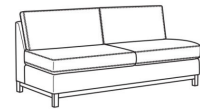

Ryan / 6000-10R
Corner Sofa (111W)
Outside: 111W x 36.5D x 35H
Inside: 100W x 22D

(L) 6000-10RB Corner Sofa (111w)

Ryan / 6000-10RB
Corner Sofa (111W)
Outside: 111W x 36.5D x 35H
Inside: 100W x 22D

(L) 6000-11L One Arm Sofa (75w)

Ryan / 6000-11L
One Arm Sofa (75W)
Outside: 75W x 36.5D x 35H
Inside: 72W x 22D

(L) 6000-11LB One Arm Sofa (75w)

Ryan / 6000-11LB
One Arm Sofa (75W)
Outside: 75W x 36.5D x 35H
Inside: 72W x 22D

(L) 6000-11R One Arm Sofa (75w)

Ryan / 6000-11R
One Arm Sofa (75W)
Outside: 75W x 36.5D x 35H
Inside: 72W x 22D

(L) 6000-11RB One Arm Sofa (75w)

Ryan / 6000-11RB
One Arm Sofa (75W)
Outside: 75W x 36.5D x 35H
Inside: 72W x 22D

(L) 6000-30 Armless Sofa (72w)