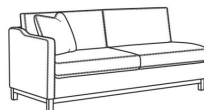

May be shown with optional features

RYAN

Standard Seat Cushion:

Mayfair Seat

Standard Back Pillow:

Fiber Back

Also available:

(L) 6000-10L Corner Sofa (111w)

Ryan / 6000-10L
Corner Sofa (111W)
Outside: 111W x 36.5D x 35H
Inside: 100W x 22D

(L) 6000-10LB Corner Sofa (111w)

Ryan / 6000-10LB
Corner Sofa (111W)
Outside: 111W x 36.5D x 35H
Inside: 100W x 22D

(L) 6000-10R Corner Sofa (111w)

Ryan / 6000-10R
Corner Sofa (111W)
Outside: 111W x 36.5D x 35H
Inside: 100W x 22D

(L) 6000-10RB Corner Sofa (111w)

Ryan / 6000-10RB
Corner Sofa (111W)
Outside: 111W x 36.5D x 35H
Inside: 100W x 22D

(L) 6000-11L One Arm Sofa (75w)