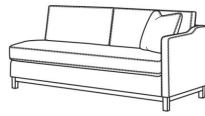

Ryan / 6000-10R
Corner Sofa (111W)
Outside: 111W x 36.5D x 35H
Inside: 100W x 22D

(L) 6000-10RB Corner Sofa (111w)

Ryan / 6000-10RB
Corner Sofa (111W)
Outside: 111W x 36.5D x 35H
Inside: 100W x 22D

(L) 6000-11L One Arm Sofa (75w)

Ryan / 6000-11L
One Arm Sofa (75W)
Outside: 75W x 36.5D x 35H
Inside: 72W x 22D

(L) 6000-11LB One Arm Sofa (75w)

Ryan / 6000-11LB
One Arm Sofa (75W)
Outside: 75W x 36.5D x 35H
Inside: 72W x 22D

(L) 6000-11R One Arm Sofa (75w)

Ryan / 6000-11R
One Arm Sofa (75W)
Outside: 75W x 36.5D x 35H
Inside: 72W x 22D

(L) 6000-11RB One Arm Sofa (75w)

Ryan / 6000-11RB
One Arm Sofa (75W)
Outside: 75W x 36.5D x 35H
Inside: 72W x 22D

(L) 6000-30 Armless Sofa (72w)