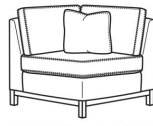

Ryan / 6000-30
Armless Sofa (72W)
Outside: 72W x 36.5D x 35H
Inside: 72W x 22D

(L) 6000-30B Armless Sofa (72w)

Ryan / 6000-30B
Armless Sofa (72W)
Outside: 72W x 36.5D x 35H
Inside: 72W x 22D

(L) 6000-33 Double Corner Chaise (59w)

Ryan / 6000-33
Double Corner Chaise (59W)
Outside: 59W x 59D x 35H
Inside: 45W x 45D

(L) 6000-39LB Corner Sofa Chaise (89w)

Ryan / 6000-39LB
Corner Sofa Chaise (89W)
Outside: 89W x 36.5D x 35H
Inside: 74.5W x 22D

(L) 6000-39RB Corner Sofa Chaise (89w)

Ryan / 6000-39RB
Corner Sofa Chaise (89W)
Outside: 89W x 36.5D x 35H
Inside: 74.5W x 22D

(L) 6000-12 Corner Chair (36.5w)

Ryan / 6000-12
Corner Chair (36.5W)
Outside: 36.5W x 36.5D x 35H
Inside: 22W x 22D