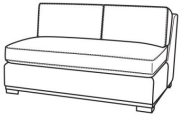

5000-30B Armless Sofa (72w)

Ryder / 5000-30B
Armless Sofa (72W)
Outside: 72W x 39D x 33.5H
Inside: 72W x 23D