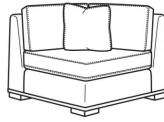

5000-12 Corner Chair (39w)

Ryder / 5000-12
Corner Chair (39W)
Outside: 39W x 39D x 33.5H
Inside: 23W x 23D