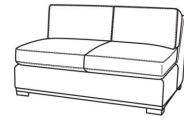

5000-30 Armless Sofa (72w)

Ryder / 5000-30
Armless Sofa (72W)
Outside: 72W x 39D x 33.5H
Inside: 72W x 23D