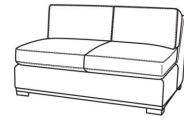

May be shown with optional features

RYDER

Standard Seat Cushion:	Comfort Down Seat
Standard Back Pillow:	Comfort Down Back

Also available:

5000-10L Corner Sofa (108w)

Ryder / 5000-10L
Corner Sofa (108W)
Outside: 108W x 39D x 33.5H
Inside: 87W x 23D

5000-10RB Corner Sofa (108w)

Ryder / 5000-10RB
Corner Sofa (108W)
Outside: 108W x 39D x 33.5H
Inside: 87W x 23D

5000-11L One Arm Sofa (69w)

Ryder / 5000-11L
One Arm Sofa (69W)
Outside: 69W x 39D x 33.5H
Inside: 63W x 23D

5000-11LB One Arm Sofa (69w)

Ryder / 5000-11LB
One Arm Sofa (69W)
Outside: 69W x 39D x 33.5H
Inside: 63W x 23D

5000-11R One Arm Sofa (69w)

Ryder / 5000-11R
One Arm Sofa (69W)
Outside: 69W x 39D x 33.5H
Inside: 63W x 23D

5000-11RB One Arm Sofa (69w)

Ryder / 5000-11RB
One Arm Sofa (69W)
Outside: 69W x 39D x 33.5H
Inside: 63W x 23D

5000-30 Armless Sofa (72w)

Ryder / 5000-30
Armless Sofa (72W)
Outside: 72W x 39D x 33.5H
Inside: 72W x 23D