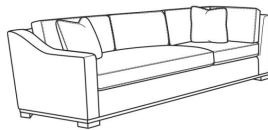

Standard Features:

Box Border Back

French Seamed

Standard with throw pillows (not shown)

Oak wood base, wood grain pattern is a natural characteristic of oak

Various configurations available; visit a CR Laine retailer for more details.

May be shown with optional features

RYDER

Standard Seat Cushion:	Comfort Down Seat
Standard Back Pillow:	Comfort Down Back

Also available:

5000-10L Corner Sofa (108w)

Ryder / 5000-10L
Corner Sofa (108W)
Outside: 108W x 39D x 33.5H
Inside: 87W x 23D

5000-10LB Corner Sofa (108w)

Ryder / 5000-10LB
Corner Sofa (108W)
Outside: 108W x 39D x 33.5H
Inside: 87W x 23D

5000-10R Corner Sofa (108w)

Ryder / 5000-10R
Corner Sofa (108W)
Outside: 108W x 39D x 33.5H
Inside: 87W x 23D

5000-10RB Corner Sofa (108w)

Ryder / 5000-10RB
Corner Sofa (108W)
Outside: 108W x 39D x 33.5H
Inside: 87W x 23D

5000-11L One Arm Sofa (69w)

Ryder / 5000-11L
One Arm Sofa (69W)
Outside: 69W x 39D x 33.5H
Inside: 63W x 23D