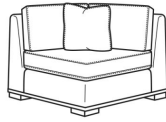

5000-11RB One Arm Sofa (69w)

Ryder / 5000-11RB
One Arm Sofa (69W)
Outside: 69W x 39D x 33.5H
Inside: 63W x 23D

5000-30 Armless Sofa (72w)

Ryder / 5000-30
Armless Sofa (72W)
Outside: 72W x 39D x 33.5H
Inside: 72W x 23D

5000-30B Armless Sofa (72w)

Ryder / 5000-30B
Armless Sofa (72W)
Outside: 72W x 39D x 33.5H
Inside: 72W x 23D

5000-33 Double Corner Chaise (59w)

Ryder / 5000-33
Double Corner Chaise (59W)
Outside: 59W x 59D x 33.5H
Inside: 42W x 42D

5000-39LB Corner Sofa Chaise (93w)

Ryder / 5000-39LB
Corner Sofa Chaise (93W)
Outside: 93W x 39D x 33.5H
Inside: 88W x 23D

5000-39RB Corner Sofa Chaise (93w)

Ryder / 5000-39RB
Corner Sofa Chaise (93W)
Outside: 93W x 39D x 33.5H
Inside: 88W x 23D