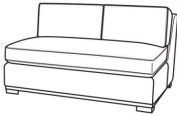

5000-30B Armless Sofa (72w)

Ryder / 5000-30B
Armless Sofa (72W)
Outside: 72W x 39D x 33.5H
Inside: 72W x 23D