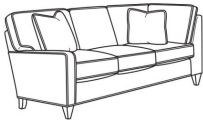

CR LAINE®

STYLE • COMFORT • COLOR

Topsider / 766
7664-L / 7660-39R

DESCRIPTION:	Sectional
OUTSIDE:	85"W x 80"D x 37"H
INSIDE:	67"W x 21.5"D
SEAT:	20"H
ARM:	23"H
BACK RAIL:	30"H
THROW PILLOWS:	2 - 18"
WEIGHT:	275 lbs

Standard Features:

Box Border Back

Standard with throw pillows (not shown)

Various configurations available; visit a CR Laine retailer for more details.

May be shown with optional features

TOPSIDER

Standard Seat Cushion:	Hallmark Seat
Standard Back Pillow:	Fiber Back

Also available:

7660-L Corner Sofa (84w)

Topsider / 7660-L
Corner Sofa (84W)
Outside: 84W x 35D x 37H
Inside: 67W x 21.5D

7660-R Corner Sofa (84w)

Topsider / 7660-R
Corner Sofa (84W)
Outside: 84W x 35D x 37H
Inside: 67W x 21.5D

7660-39L Corner Sofa Chaise (80w)

Topsider / 7660-39L
Corner Sofa Chaise (80W)
Outside: 80W x 35D x 37H
Inside: 67W x 21.5D

7660-39R Corner Sofa Chaise (80w)

Topsider / 7660-39R
Corner Sofa Chaise (80W)
Outside: 80W x 35D x 37H
Inside: 67W x 21.5D