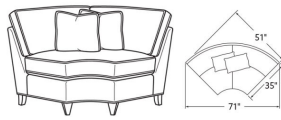

7663 Curve (71W)

Topsider / 7663
Curved Corner (71W)
Outside: 71W x 35D x 37H
Inside: 0W x 21.5D