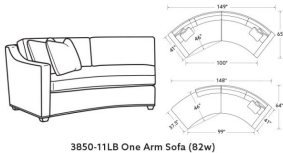

CR LAINE®

STYLE • COMFORT • COLOR

Woodson / 3850

3850-11LB / 3850-11RB

DESCRIPTION:	Sectional
OUTSIDE:	149"W x 65"D x 34.5"H
INSIDE:	100"W x 22"D
SEAT:	21"H
ARM:	25.5"H
BACK RAIL:	32"H
THROW PILLOWS:	4 - 20"
WEIGHT:	300 lbs

Standard Features:

Box Border Back

Weltless

Standard with throw pillows (not shown)

Various configurations available; visit a CR Laine retailer for more details.

May be shown with optional features

WOODSON

Standard Seat Cushion: Hallmark Seat
Standard Back Pillow: Fiber Back

Also available:

3850-11LB One Arm Sofa (82w)

3850-11RB One Arm Sofa (82w)

3850-31LB One Arm Sofa (81w)

Woodson / 3850-11LB

One Arm Sofa (82W)

Outside: 82W x 46D x 34.5H

Inside: 53W x 22D

3850-31RB One Arm Sofa (81w)

Woodson / 3850-31RB

Armless Bumper Chaise (81W)

Outside: 81W x 46D x 34.5H

Inside: 53W x 22D

Sectional Components Dimensions:

	Fabric/Style	Outside	Inside	Seat	Arm	Back Rail	Standard TPs	Weight
One Arm Sofa (82W)	3850-11LB	82W 46D 34.5H	53W 22D	21H	25.5H	32H	2 - 20"	150 lbs.
One Arm Sofa (82W)	3850-11RB	82W 46D 34.5H	53W 22D	21H	25.5H	32H	2 - 20"	150 lbs.
Armless Bumper Chaise (81W)	3850-31LB	81W 46D 34.5H	53W 22D	21H	25.5H	32H	--	150 lbs.
Armless Bumper Chaise (81W)	3850-31RB	81W 46D 34.5H	53W 22D	21H	25.5H	32H	--	150 lbs.