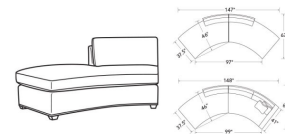

CR LAINE®

STYLE • COMFORT • COLOR

Woodson / 3850

3850-11LB / 3850-11RB

DESCRIPTION:	Sectional
OUTSIDE:	149"W x 65"D x 34.5"H
INSIDE:	100"W x 22"D
SEAT:	21"H
ARM:	25.5"H
BACK RAIL:	32"H
THROW PILLOWS:	4 - 20"
WEIGHT:	300 lbs

Standard Features:

Box Border Back

Weltless

Standard with throw pillows (not shown)

Various configurations available; visit a CR Laine retailer for more details.

May be shown with optional features

WOODSON

Standard Seat Cushion: Hallmark Seat
Standard Back Pillow: Fiber Back

Also available:

3850-11LB One Arm Sofa (82w)

3850-11RB One Arm Sofa (82w)

3850-31LB One Arm Sofa (81w)

Woodson / 3850-11LB

One Arm Sofa (82W)

Outside: 82W x 46D x 34.5H

Inside: 53W x 22D