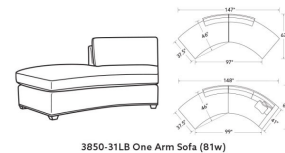

## Woodson / 3850

3850-31LB / 3850-31RB

DESCRIPTION:	Sectional
OUTSIDE:	148"W x 63"D x 34.5"H
INSIDE:	97"W x 22"D
SEAT:	21"H
ARM:	25.5"H
BACK RAIL:	32"H
WEIGHT:	300 lbs

### Also available:

3850-11LB One Arm Sofa (82w)

3850-11RB One Arm Sofa (82w)

3850-31LB One Arm Sofa (81w)