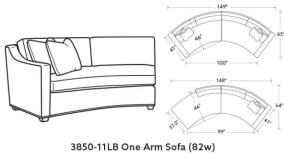

Also available:

3850-11LB One Arm Sofa (82w)