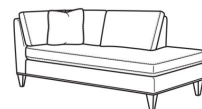

Also available:

(L) 3770-10L Corner Sofa (108w)

Austin / L3770-10L

Leather Corner Sofa (108W)

Outside: 108W x 39D x 35H

Inside: 88W x 22.5D

(L) 3770-10R Corner Sofa (108w)

Austin / L3770-10R

Leather Corner Sofa (108W)

Outside: 108W x 39D x 35H

Inside: 88W x 22.5D

(L) 3770-11L One Arm Sofa (69w)

Austin / L3770-11L

Leather One Arm Sofa (69W)

Outside: 69W x 39D x 35H

Inside: 65W x 22.5D

(L) 3770-11R One Arm Sofa (69w)

Austin / L3770-11R

Leather One Arm Sofa (69W)

Outside: 69W x 39D x 35H

Inside: 65W x 22.5D

(L) 3770-39LB Corner Sofa Chaise (95w)

Austin / L3770-39LB

Leather Corner Sofa Chaise (95W)

Outside: 95W x 39D x 35H

Inside: 79W x 22.5D

(L) 3770-39RB Corner Sofa Chaise (95w)

Austin / L3770-39RB

Leather Corner Sofa Chaise (95W)

Outside: 95W x 39D x 35H

Inside: 79W x 22.5D

Sectional Components Dimensions: