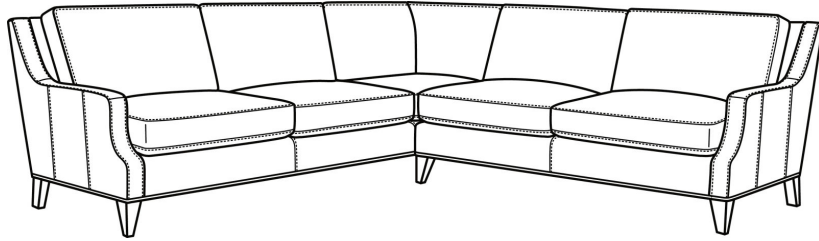

CR LAINE®

STYLE • COMFORT • COLOR

Austin / L3770

L3770-10L / L3770-11R

DESCRIPTION:	Sectional
OUTSIDE:	108"W x 108"D x 35"H
INSIDE:	88"W x 22.5"D
SEAT:	20.5"H
ARM:	23"H
BACK RAIL:	34"H
WEIGHT:	340 lbs

Standard Features:

Box Border Back

French Seamed

Leather styles not standard with throw pillows

Various configurations available; visit a CR Laine retailer for more details.

May be shown with optional features

AUSTIN

Standard Seat Cushion:	Comfort Down Seat
Standard Back Pillow:	Comfort Down Back

Also available:

(L) 3770-10L Corner Sofa (108w)

Austin / L3770-10L

Leather Corner Sofa (108W)

Outside: 108W x 39D x 35H

Inside: 88W x 22.5D

(L) 3770-10R Corner Sofa (108w)

Austin / L3770-10R

Outside: 95W x 39D x 35H

Inside: 79W x 22.5D

(L) 3770-39RB Corner Sofa Chaise (95w)

Austin / L3770-39RB

Leather Corner Sofa Chaise (95W)

Outside: 95W x 39D x 35H

Inside: 79W x 22.5D

Sectional Components Dimensions: