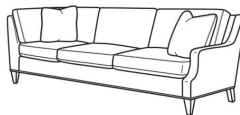

Box Border Back

French Seamed

Leather styles not standard with throw pillows

Various configurations available; visit a CR Laine retailer for more details.

May be shown with optional features

AUSTIN

Standard Seat Cushion:	Comfort Down Seat
Standard Back Pillow:	Comfort Down Back

Also available:

(L) 3770-10L Corner Sofa (108w)

Austin / L3770-10L

Leather Corner Sofa (108W)

Outside: 108W x 39D x 35H

Inside: 88W x 22.5D

(L) 3770-10R Corner Sofa (108w)

Austin / L3770-10R

Leather Corner Sofa (108W)

Outside: 108W x 39D x 35H

Inside: 88W x 22.5D

(L) 3770-11L One Arm Sofa (69w)

Austin / L3770-11L

Leather One Arm Sofa (69W)

Outside: 69W x 39D x 35H

Inside: 65W x 22.5D

Outside: 95W x 39D x 35H

Inside: 79W x 22.5D

(L) 3770-39RB Corner Sofa Chaise (95w)

Austin / L3770-39RB

Leather Corner Sofa Chaise (95W)

Outside: 95W x 39D x 35H

Inside: 79W x 22.5D

Sectional Components Dimensions: