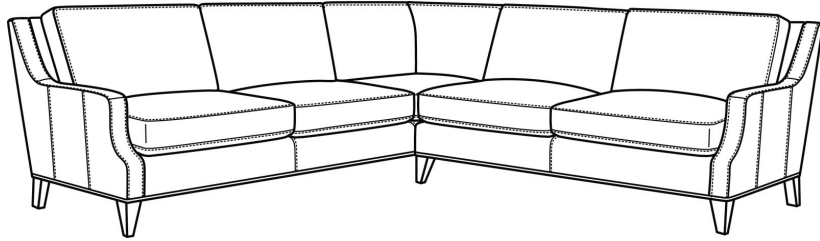

CR LAINE®

STYLE • COMFORT • COLOR

Austin / L3770

L3770-10L / L3770-11R

DESCRIPTION:	Sectional
OUTSIDE:	108"W x 108"D x 35"H
INSIDE:	88"W x 22.5"D
SEAT:	20.5"H
ARM:	23"H
BACK RAIL:	34"H
WEIGHT:	340 lbs

Standard Features:

Box Border Back

French Seamed

Leather styles not standard with throw pillows

Various configurations available; visit a CR Laine retailer for more details.

May be shown with optional features

AUSTIN

Standard Seat Cushion:	Comfort Down Seat
Standard Back Pillow:	Comfort Down Back

Also available:

(L) 3770-10L Corner Sofa (108w)

Austin / L3770-10L

Leather Corner Sofa (108W)

Outside: 108W x 39D x 35H

Inside: 88W x 22.5D

(L) 3770-10R Corner Sofa (108w)

Austin / L3770-10R

Outside: 95W x 39D x 35H

Inside: 79W x 22.5D

(L) 3770-39RB Corner Sofa Chaise (95w)

Austin / L3770-39RB

Leather Corner Sofa Chaise (95W)

Outside: 95W x 39D x 35H

Inside: 79W x 22.5D

Sectional Components Dimensions: