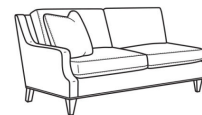

Box Border Back

French Seamed

Leather styles not standard with throw pillows

Various configurations available; visit a CR Laine retailer for more details.

May be shown with optional features

AUSTIN

Standard Seat Cushion:	Comfort Down Seat
Standard Back Pillow:	Comfort Down Back

Also available:

(L) 3770-10L Corner Sofa (108w)

Austin / L3770-10L

Leather Corner Sofa (108W)

Outside: 108W x 39D x 35H

Inside: 88W x 22.5D

(L) 3770-10R Corner Sofa (108w)

Austin / L3770-10R

Leather Corner Sofa (108W)

Outside: 108W x 39D x 35H

Inside: 88W x 22.5D

(L) 3770-11L One Arm Sofa (69w)

Austin / L3770-11L

Leather One Arm Sofa (69W)

Outside: 69W x 39D x 35H

Inside: 65W x 22.5D

Outside: 95W x 39D x 35H

Inside: 79W x 22.5D

(L) 3770-39RB Corner Sofa Chaise (95w)

Austin / L3770-39RB

Leather Corner Sofa Chaise (95W)

Outside: 95W x 39D x 35H

Inside: 79W x 22.5D

Sectional Components Dimensions: