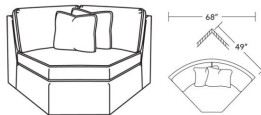

CD86 Series / CD8612
Corner Chair (38W)
Outside: 38W x 38D x 38H
Inside: 22W x 22D

CD8613 Curve (68)

CD86 Series / CD8613
Curved Corner (68W)
Outside: 68W x 38D x 38H
Inside: 45W x 22D