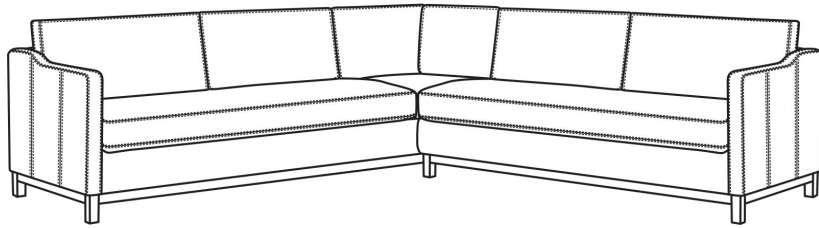

CR LAINE®

STYLE • COMFORT • COLOR

Ryan / L6000

L6000-10LB / L6000-11RB

DESCRIPTION:	Sectional
OUTSIDE:	111.5"W x 36.5"D x 35"H
INSIDE:	100"W x 22"D
SEAT:	20.5"H
ARM:	27"H
BACK RAIL:	29"H
WEIGHT:	280 lbs

Standard Features:

Box Border Back

Standard Saddle-Stitched

Leather styles not standard with throw pillows

Oak wood base, wood grain pattern is a natural characteristic of oak

Various configurations available; visit a CR Laine retailer for more details.

May be shown with optional features

RYAN

Standard Seat Cushion:

Mayfair Seat

Standard Back Pillow:

Fiber Back

Also available:

(L) 6000-10L Corner Sofa (111w)

Ryan / L6000-10L

Leather Corner Sofa (111W)

Outside: 111W x 36.5D x 35H

Inside: 100W x 22D

(L) 6000-10LB Corner Sofa (111w)

Ryan / L6000-10LB

Leather Corner Sofa (111W)

Outside: 111W x 36.5D x 35H