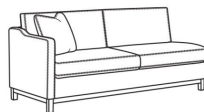

(L) 6000-11L One Arm Sofa (75w)

Ryan / L6000-11L

Leather One Arm Sofa (75W)

Outside: 75W x 36.5D x 35H

Inside: 72W x 22D