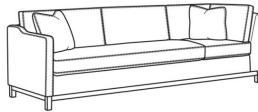

May be shown with optional features

RYAN

Standard Seat Cushion:

Mayfair Seat

Standard Back Pillow:

Fiber Back

Also available:

(L) 6000-10L Corner Sofa (111w)

Ryan / L6000-10L

Leather Corner Sofa (111W)

Outside: 111W x 36.5D x 35H

Inside: 100W x 22D

(L) 6000-10LB Corner Sofa (111w)

Ryan / L6000-10LB

Leather Corner Sofa (111W)

Outside: 111W x 36.5D x 35H

Inside: 100W x 22D

(L) 6000-10R Corner Sofa (111w)

Ryan / L6000-10R

Leather Corner Sofa (111W)

Outside: 111W x 36.5D x 35H

Inside: 100W x 22D

(L) 6000-10RB Corner Sofa (111w)

Ryan / L6000-10RB