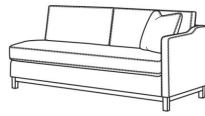

(L) 6000-11LB One Arm Sofa (75w)

Ryan / L6000-11LB

Leather One Arm Sofa (75W)

Outside: 75W x 36.5D x 35H

Inside: 72W x 22D

(L) 6000-11R One Arm Sofa (75w)

Ryan / L6000-11R
Leather One Arm Sofa (75W)
Outside: 75W x 36.5D x 35H
Inside: 72W x 22D