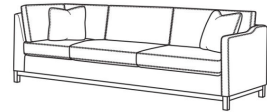

May be shown with optional features

RYAN

Standard Seat Cushion:

Mayfair Seat

Standard Back Pillow:

Fiber Back

Also available:

(L) 6000-10L Corner Sofa (111w)

Ryan / L6000-10L

Leather Corner Sofa (111W)

Outside: 111W x 36.5D x 35H

Inside: 100W x 22D

(L) 6000-10LB Corner Sofa (111w)

Ryan / L6000-10LB

Leather Corner Sofa (111W)

Outside: 111W x 36.5D x 35H

Inside: 100W x 22D

(L) 6000-10R Corner Sofa (111w)

Ryan / L6000-10R

Leather Corner Sofa (111W)

Outside: 111W x 36.5D x 35H

Inside: 100W x 22D

(L) 6000-10RB Corner Sofa (111w)

Ryan / L6000-10RB