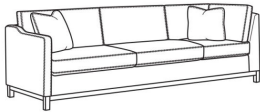

May be shown with optional features

RYAN

Standard Seat Cushion:

Mayfair Seat

Standard Back Pillow:

Fiber Back

Also available:

(L) 6000-10L Corner Sofa (111w)

Ryan / L6000-10L

Leather Corner Sofa (111W)

Outside: 111W x 36.5D x 35H

Inside: 100W x 22D

(L) 6000-10LB Corner Sofa (111w)

Ryan / L6000-10LB

Leather Corner Sofa (111W)

Outside: 111W x 36.5D x 35H

Inside: 100W x 22D

(L) 6000-10R Corner Sofa (111w)

Ryan / L6000-10R

Leather Corner Sofa (111W)

Outside: 111W x 36.5D x 35H

Inside: 100W x 22D

(L) 6000-10RB Corner Sofa (111w)

Ryan / L6000-10RB