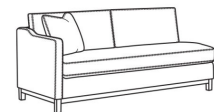

Inside: 100W x 22D

(L) 6000-10R Corner Sofa (111w)

Ryan / L6000-10R

Leather Corner Sofa (111W)

Outside: 111W x 36.5D x 35H

Inside: 100W x 22D

(L) 6000-10RB Corner Sofa (111w)

Ryan / L6000-10RB

Leather Corner Sofa (111W)

Outside: 111W x 36.5D x 35H

Inside: 100W x 22D

(L) 6000-11L One Arm Sofa (75w)

Ryan / L6000-11L

Leather One Arm Sofa (75W)

Outside: 75W x 36.5D x 35H

Inside: 72W x 22D