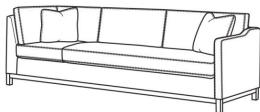

May be shown with optional features

RYAN

Standard Seat Cushion:

Mayfair Seat

Standard Back Pillow:

Fiber Back

Also available:

(L) 6000-10L Corner Sofa (111w)

Ryan / L6000-10L

Leather Corner Sofa (111W)

Outside: 111W x 36.5D x 35H

Inside: 100W x 22D

(L) 6000-10LB Corner Sofa (111w)

Ryan / L6000-10LB

Leather Corner Sofa (111W)

Outside: 111W x 36.5D x 35H

Inside: 100W x 22D

(L) 6000-10R Corner Sofa (111w)

Ryan / L6000-10R

Leather Corner Sofa (111W)

Outside: 111W x 36.5D x 35H

Inside: 100W x 22D

(L) 6000-10RB Corner Sofa (111w)

Ryan / L6000-10RB