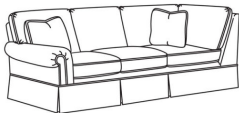

CD8716 Armless Loveseat

CD87 Series / CD8716
Armless Loveseat (52W)
Outside: 52W x 38D x 38H
Inside: 52W x 22D

CD8718-L LAF One Arm Chair

CD87 Series / CD8718T-L
One Arm Chair (32W)
Outside: 32W x 38D x 38H
Inside: 25.5W x 22D

CD8718-R RAF One Arm Chair

CD87 Series / CD8718T-R
One Arm Chair (32W)
Outside: 32W x 38D x 38H
Inside: 25.5W x 22D

CD8730-L LAF Corner Sofa

CD87 Series / CD8730T-L
Corner Sofa (99W)
Outside: 99W x 41D x 38H
Inside: 77W x 24.5D