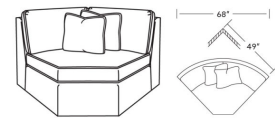

May be shown with optional features

CD8700 SERIES

Standard Seat Cushion: Hallmark Seat
Standard Back Pillow: Fiber Back

Also available:

CD8709-L LAF One Arm Chaise

CD87 Series / CD8709T-L
One Arm Chaise (36W)
Outside: 36W x 62D x 38H
Inside: 29W x 46D

CD8709-R RAF One Arm Chaise

CD87 Series / CD8709T-R
One Arm Chaise (36W)
Outside: 36W x 62D x 38H
Inside: 29W x 46D

CD8710-L LAF Corner Sofa

CD87 Series / CD8710T-L
Corner Sofa (96W)
Outside: 96W x 38D x 38H
Inside: 74W x 22D

CD8713 Curve (68)

CD87 Series / CD8713
Curved Corner (68W)
Outside: 68W x 38D x 38H
Inside: 45W x 22D

CD8714-L LAF One Arm Loveseat

CD87 Series / CD8714T-L
One Arm Loveseat (59W)
Outside: 59W x 38D x 38H
Inside: 51.5W x 22D