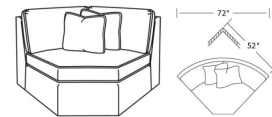

CD8733 Curve (72)

CD87 Series / CD8733
Curved Corner (72W)
Outside: 72W x 41D x 38H
Inside: 0W x 24.5D