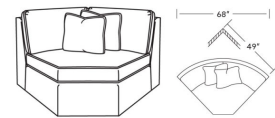

CD8709-R RAF One Arm Chaise

CD87 Series / CD8709T-R
One Arm Chaise (36W)
Outside: 36W x 62D x 38H
Inside: 29W x 46D

CD8710-L LAF Corner Sofa

CD87 Series / CD8710T-L
Corner Sofa (96W)
Outside: 96W x 38D x 38H
Inside: 74W x 22D

CD8710-R RAF Corner Sofa

CD87 Series / CD8710T-R
Corner Sofa (96W)
Outside: 96W x 38D x 38H
Inside: 74W x 22D

CD8712 Corner Chair

CD87 Series / CD8712
Corner Chair (38W)
Outside: 38W x 38D x 38H
Inside: 22W x 22D