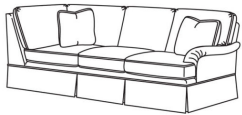

CD8630-R RAF Corner Sofa

CD86 Series / CD8630T-R
Corner Sofa (99W)
Outside: 99W x 41D x 38H
Inside: 77W x 24.5D