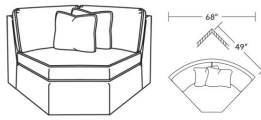

CD86 Series / CD8612
Corner Chair (38W)
Outside: 38W x 38D x 38H
Inside: 22W x 22D

CD8613 Curve (68)

CD86 Series / CD8613
Curved Corner (68W)
Outside: 68W x 38D x 38H
Inside: 45W x 22D