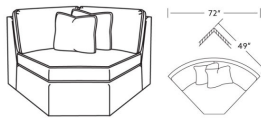

CD8633 Curve (72)

CD86 Series / CD8633
Curved Corner (72W)
Outside: 72W x 41D x 38H
Inside: 0W x 24.5D