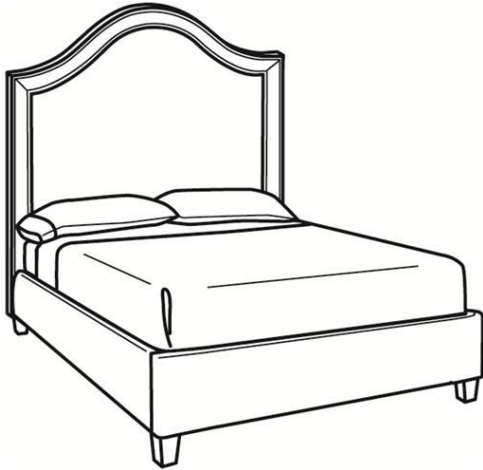

CR LAINE®

STYLE • COMFORT • COLOR

Alexa / BQ300-T

DESCRIPTION:	Tall Queen Bed (64W)
OUTSIDE:	64"W x 88"D x 72"H
COM:	Plain: 12.00 yds Repeat of 2-14": 15.00 yds Repeat of 15-27": 16.25 yds
WEIGHT:	100 lbs

Standard Features:

- Side Rail: 14.5H
- Box Spring Cavity: 8.5H
- Floor Clearance: 4H
- Outside Edge: 60H
- Footboard: 14.5H
- Compatible with adjustable bed base
- May be shown with optional features

ALEXA
