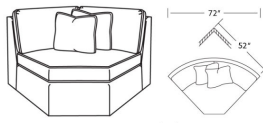

CD8733 Curve (72)

CD87 Series / CD8733
Curved Corner (72W)
Outside: 72W x 41D x 38H
Inside: 0W x 24.5D