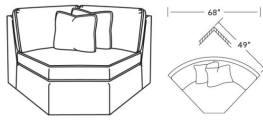

One Arm Chaise (36W)

Outside: 36W x 62D x 38H

Inside: 29W x 46D

CD8710-L LAF Corner Sofa

CD87 Series / CD8710T-L

Corner Sofa (96W)

Outside: 96W x 38D x 38H

Inside: 74W x 22D

CD8710-R RAF Corner Sofa

CD87 Series / CD8710T-R

Corner Sofa (96W)

Outside: 96W x 38D x 38H

Inside: 74W x 22D

CD8711-L LAF One Arm Sofa

CD87 Series / CD8711T-L

One Arm Sofa (86W)

Outside: 86W x 38D x 38H

Inside: 79W x 22D

CD8711-R RAF One Arm Sofa

CD87 Series / CD8711T-R

One Arm Sofa (86W)

Outside: 86W x 38D x 38H

Inside: 79W x 22D

CD8712 Corner Chair

CD87 Series / CD8712
Corner Chair (38W)
Outside: 38W x 38D x 38H
Inside: 22W x 22D

CD8713 Curve (68)

CD87 Series / CD8713
Curved Corner (68W)
Outside: 68W x 38D x 38H
Inside: 45W x 22D

CD8714-L LAF One Arm Loveseat