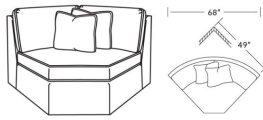

### CD87 Series / CD8711T-R

One Arm Sofa (86W)

Outside: 86W x 38D x 38H

Inside: 79W x 22D

CD8712 Corner Chair

CD87 Series / CD8712  
Corner Chair (38W)  
Outside: 38W x 38D x 38H  
Inside: 22W x 22D

CD8713 Curve (68)

CD87 Series / CD8713  
Curved Corner (68W)  
Outside: 68W x 38D x 38H  
Inside: 45W x 22D

CD8714-L LAF One Arm Loveseat

CD87 Series / CD8714T-L  
One Arm Loveseat (59W)  
Outside: 59W x 38D x 38H  
Inside: 51.5W x 22D