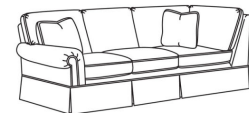

Also available:

CD8709-L LAF One Arm Chaise

CD87 Series / CD8709T-L

One Arm Chaise (36W)

Outside: 36W x 62D x 38H

Inside: 29W x 46D

CD8709-R RAF One Arm Chaise

CD87 Series / CD8709T-R

One Arm Chaise (36W)

Outside: 36W x 62D x 38H

Inside: 29W x 46D

CD8710-L LAF Corner Sofa

CD87 Series / CD8710T-L

Corner Sofa (96W)

Outside: 96W x 38D x 38H

Inside: 74W x 22D