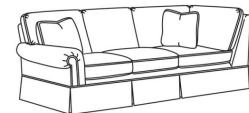

CD8710-L LAF Corner Sofa

CD87 Series / CD8710T-L

Corner Sofa (96W)

Outside: 96W x 38D x 38H

Inside: 74W x 22D