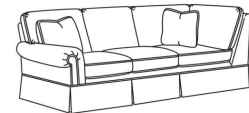

CD8730-L LAF Corner Sofa

CD87 Series / CD8730T-L
Corner Sofa (99W)
Outside: 99W x 41D x 38H
Inside: 77W x 24.5D