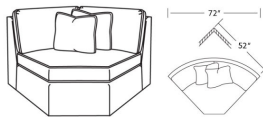

CD8733 Curve (72)

CD87 Series / CD8733
Curved Corner (72W)
Outside: 72W x 41D x 38H
Inside: 0W x 24.5D