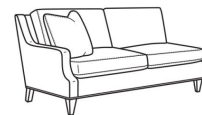

Standard Features:

Box Border Back

French Seamed

Standard with throw pillows (not shown)

Various configurations available; visit a CR Laine retailer for more details.

May be shown with optional features

AUSTIN

Standard Seat Cushion:	Comfort Down Seat
Standard Back Pillow:	Comfort Down Back

Also available:

(L) 3770-10L Corner Sofa (108w)

Austin / 3770-10L

Corner Sofa (108W)

Outside: 108W x 39D x 35H

Inside: 88W x 22.5D

(L) 3770-10R Corner Sofa (108w)

Austin / 3770-10R

Corner Sofa (108W)

Outside: 108W x 39D x 35H

Inside: 88W x 22.5D

(L) 3770-11L One Arm Sofa (69w)

Austin / 3770-11L

One Arm Sofa (69W)

Outside: 69W x 39D x 35H

Inside: 65W x 22.5D

(L) 3770-11R One Arm Sofa (69w)

Austin / 3770-11R

One Arm Sofa (69W)

Outside: 69W x 39D x 35H

Inside: 65W x 22.5D

(L) 3770-39LB Corner Sofa Chaise (95w)