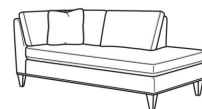

Standard Seat Cushion:	Comfort Down Seat
Standard Back Pillow:	Comfort Down Back

Also available:

(L) 3770-10L Corner Sofa (108w)

Austin / 3770-10L

Corner Sofa (108W)

Outside: 108W x 39D x 35H

Inside: 88W x 22.5D

(L) 3770-10R Corner Sofa (108w)

Austin / 3770-10R

Corner Sofa (108W)

Outside: 108W x 39D x 35H

Inside: 88W x 22.5D

(L) 3770-11L One Arm Sofa (69w)

Austin / 3770-11L

One Arm Sofa (69W)

Outside: 69W x 39D x 35H

Inside: 65W x 22.5D

(L) 3770-11R One Arm Sofa (69w)

Austin / 3770-11R

One Arm Sofa (69W)

Outside: 69W x 39D x 35H

Inside: 65W x 22.5D

(L) 3770-39LB Corner Sofa Chaise (95w)

Austin / 3770-39LB

Corner Sofa Chaise (95W)

Outside: 95W x 39D x 35H

Inside: 79W x 22.5D

(L) 3770-39RB Corner Sofa Chaise (95w)

Austin / 3770-39RB

Corner Sofa Chaise (95W)

Outside: 95W x 39D x 35H