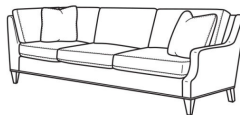

Standard Features:

Box Border Back

French Seamed

Standard with throw pillows (not shown)

Various configurations available; visit a CR Laine retailer for more details.

May be shown with optional features

AUSTIN

Standard Seat Cushion:	Comfort Down Seat
Standard Back Pillow:	Comfort Down Back

Also available:

(L) 3770-10L Corner Sofa (108w)

Austin / 3770-10L

Corner Sofa (108W)

Outside: 108W x 39D x 35H

Inside: 88W x 22.5D

(L) 3770-10R Corner Sofa (108w)

Austin / 3770-10R

Corner Sofa (108W)

Outside: 108W x 39D x 35H

Inside: 88W x 22.5D

(L) 3770-11L One Arm Sofa (69w)

Austin / 3770-11L

One Arm Sofa (69W)

Outside: 69W x 39D x 35H

Inside: 65W x 22.5D

(L) 3770-11R One Arm Sofa (69w)

Austin / 3770-11R

One Arm Sofa (69W)

Outside: 69W x 39D x 35H

Inside: 65W x 22.5D

(L) 3770-39LB Corner Sofa Chaise (95w)