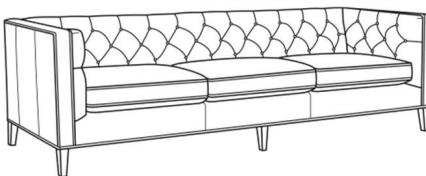

CR LAINE®

STYLE • COMFORT • COLOR

Alister / 1600-01B

DESCRIPTION:	Long Sofa (100W)
OUTSIDE:	100"W x 35.5"D x 30"H
INSIDE:	87"W x 24"D
SEAT:	19.5"H
ARM:	30"H
BACK RAIL:	30"H
COM:	Plain: 17.00 yds Repeat of 2-14": 21.25 yds Repeat of 15-27": 23.00 yds
WEIGHT:	160 lbs

L = available in leather

Standard Features:

Tufted Back

May be shown with optional features

ALISTER

Standard Seat Cushion: Hallmark Seat

Also available:

Alister / 1600-01
Long Sofa (100W)
Outside: 100W x 35.5D x 30H
Inside: 87W x 24D

Alister / 1600-20
Sofa (82W)
Outside: 82W x 35.5D x 30H
Inside: 69W x 24D

Alister / 1600-20B
Sofa (82W)
Outside: 82W x 35.5D x 30H
Inside: 69W x 24D

Alister / L1600-01
Leather Long Sofa (100W)
Outside: 100W x 35.5D x 30H
Inside: 87W x 24D