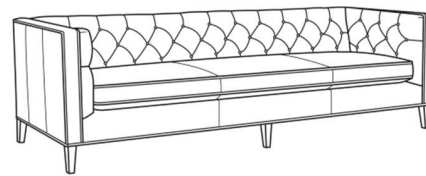

CR LAINE®

STYLE • COMFORT • COLOR

Alister / 1600-01B

DESCRIPTION:	Long Sofa (100W)
OUTSIDE:	100"W x 35.5"D x 30"H
INSIDE:	87"W x 24"D
SEAT:	19.5"H
ARM:	30"H
BACK RAIL:	30"H
COM:	Plain: 17.00 yds Repeat of 2-14": 21.25 yds Repeat of 15-27": 23.00 yds
WEIGHT:	160 lbs

L = available in leather

Standard Features:

Tufted Back

May be shown with optional features

ALISTER

Standard Seat Cushion: Hallmark Seat

Also available:

Alister / 1600-01
Long Sofa (100W)
Outside: 100W x 35.5D x 30H
Inside: 87W x 24D

Alister / 1600-20
Sofa (82W)
Outside: 82W x 35.5D x 30H
Inside: 69W x 24D

Alister / 1600-20B
Sofa (82W)
Outside: 82W x 35.5D x 30H
Inside: 69W x 24D

Alister / L1600-01
Leather Long Sofa (100W)
Outside: 100W x 35.5D x 30H
Inside: 87W x 24D

Outside: 82W x 35.5D x 30H

Inside: 69W x 24D