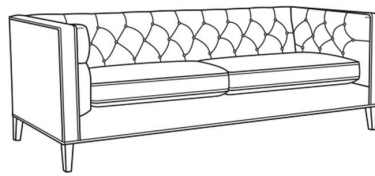

CR LAINE®

STYLE • COMFORT • COLOR

Alister / 1600-01B

DESCRIPTION:	Long Sofa (100W)
OUTSIDE:	100"W x 35.5"D x 30"H
INSIDE:	87"W x 24"D
SEAT:	19.5"H
ARM:	30"H
BACK RAIL:	30"H
COM:	Plain: 17.00 yds Repeat of 2-14": 21.25 yds Repeat of 15-27": 23.00 yds
WEIGHT:	160 lbs

L = available in leather

Standard Features:

Tufted Back

May be shown with optional features

ALISTER

Standard Seat Cushion: Hallmark Seat

Also available:

Alister / 1600-01
Long Sofa (100W)
Outside: 100W x 35.5D x 30H
Inside: 87W x 24D

Alister / 1600-20
Sofa (82W)
Outside: 82W x 35.5D x 30H
Inside: 69W x 24D

Alister / 1600-20B
Sofa (82W)
Outside: 82W x 35.5D x 30H
Inside: 69W x 24D

Alister / L1600-01
Leather Long Sofa (100W)
Outside: 100W x 35.5D x 30H
Inside: 87W x 24D