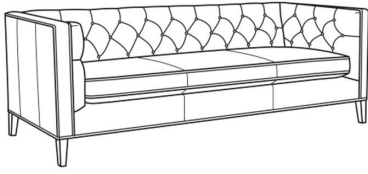

L = available in leather

Standard Features:

Tufted Back

May be shown with optional features

ALISTER

Standard Seat Cushion: Hallmark Seat

Also available:

Alister / 1600-01
Long Sofa (100W)
Outside: 100W x 35.5D x 30H
Inside: 87W x 24D

Alister / 1600-20
Sofa (82W)
Outside: 82W x 35.5D x 30H
Inside: 69W x 24D

Alister / 1600-20B
Sofa (82W)
Outside: 82W x 35.5D x 30H
Inside: 69W x 24D

Alister / L1600-01
Leather Long Sofa (100W)
Outside: 100W x 35.5D x 30H
Inside: 87W x 24D

Alister / L1600-01B
Leather Long Sofa (100W)
Outside: 100W x 35.5D x 30H
Inside: 87W x 24D

Alister / L1600-20
Leather Sofa (82W)
Outside: 82W x 35.5D x 30H
Inside: 69W x 24D

Alister / L1600-20B

Leather Sofa (82W)