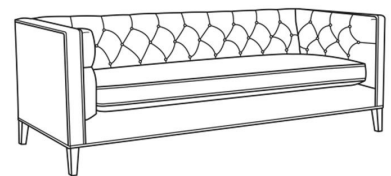

CR LAINE®

STYLE • COMFORT • COLOR

Alister / 1600-01B

DESCRIPTION:	Long Sofa (100W)
OUTSIDE:	100"W x 35.5"D x 30"H
INSIDE:	87"W x 24"D
SEAT:	19.5"H
ARM:	30"H
BACK RAIL:	30"H
COM:	Plain: 17.00 yds Repeat of 2-14": 21.25 yds Repeat of 15-27": 23.00 yds
WEIGHT:	160 lbs

L = available in leather

Standard Features:

Tufted Back

May be shown with optional features

ALISTER

Standard Seat Cushion: Hallmark Seat

Also available:

Alister / 1600-01
Long Sofa (100W)
Outside: 100W x 35.5D x 30H
Inside: 87W x 24D

Alister / 1600-20
Sofa (82W)
Outside: 82W x 35.5D x 30H
Inside: 69W x 24D

Alister / 1600-20B
Sofa (82W)
Outside: 82W x 35.5D x 30H
Inside: 69W x 24D

Alister / L1600-01
Leather Long Sofa (100W)
Outside: 100W x 35.5D x 30H
Inside: 87W x 24D