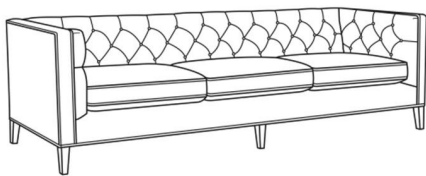

CR LAINE®

STYLE • COMFORT • COLOR

Alister / 1600-01B

DESCRIPTION:	Long Sofa (100W)
OUTSIDE:	100"W x 35.5"D x 30"H
INSIDE:	87"W x 24"D
SEAT:	19.5"H
ARM:	30"H
BACK RAIL:	30"H
COM:	Plain: 17.00 yds Repeat of 2-14": 21.25 yds Repeat of 15-27": 23.00 yds
WEIGHT:	160 lbs

L = available in leather

Standard Features:

Tufted Back

May be shown with optional features

ALISTER

Standard Seat Cushion: Hallmark Seat

Also available:

Alister / 1600-01
Long Sofa (100W)
Outside: 100W x 35.5D x 30H
Inside: 87W x 24D

Alister / 1600-20
Sofa (82W)
Outside: 82W x 35.5D x 30H
Inside: 69W x 24D

Alister / 1600-20B
Sofa (82W)
Outside: 82W x 35.5D x 30H
Inside: 69W x 24D

Alister / L1600-01
Leather Long Sofa (100W)
Outside: 100W x 35.5D x 30H
Inside: 87W x 24D