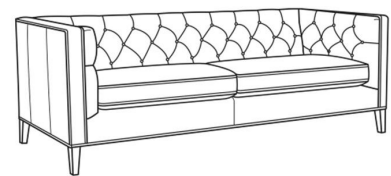

L = available in leather

Standard Features:

Tufted Back

May be shown with optional features

ALISTER

Standard Seat Cushion: Hallmark Seat

Also available:

Alister / 1600-01
Long Sofa (100W)
Outside: 100W x 35.5D x 30H
Inside: 87W x 24D

Alister / 1600-20
Sofa (82W)
Outside: 82W x 35.5D x 30H
Inside: 69W x 24D

Alister / 1600-20B
Sofa (82W)
Outside: 82W x 35.5D x 30H
Inside: 69W x 24D

Alister / L1600-01
Leather Long Sofa (100W)
Outside: 100W x 35.5D x 30H
Inside: 87W x 24D

Alister / L1600-01B
Leather Long Sofa (100W)
Outside: 100W x 35.5D x 30H
Inside: 87W x 24D

Alister / L1600-20
Leather Sofa (82W)
Outside: 82W x 35.5D x 30H
Inside: 69W x 24D

Alister / L1600-20B

Leather Sofa (82W)