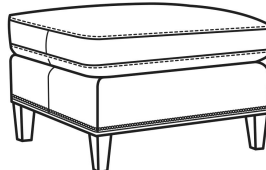

## Penelope / 2160-05

DESCRIPTION:	Chair (29.5W)
OUTSIDE:	29.5"W x 42"D x 38.5"H
INSIDE:	22.5"W x 23"D
SEAT:	19"H
ARM:	24"H
BACK RAIL:	38.5"H
COM:	Plain: 8.50 yds Repeat of 2-14": 10.75 yds Repeat of 15-27": 11.50 yds
WEIGHT:	70 lbs

### Standard Features:

- Box Border Back
- French Seamed
- Standard with small nail trim
- May be shown with optional features

## PENELOPE

Standard Seat Cushion:	Comfort Down Seat
Standard Back Pillow:	Comfort Down Back

Also available:

Penelope / 2160-07  
Ottoman (25.5W X 22.5D)  
Outside: 25.5W x 22.5D x 18H  
Inside: 0W x 0D

Penelope / L2160-07  
Leather Ottoman (25.5W X 22.5D)  
Outside: 25.5W x 22.5D x 18H  
Inside: 0W x 0D