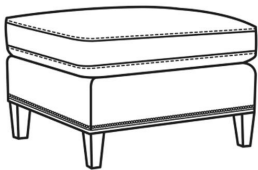

## Penelope / 2160-05

DESCRIPTION:	Chair (29.5W)
OUTSIDE:	29.5"W x 42"D x 38.5"H
INSIDE:	22.5"W x 23"D
SEAT:	19"H
ARM:	24"H
BACK RAIL:	38.5"H
COM:	Plain: 8.50 yds Repeat of 2-14": 10.75 yds Repeat of 15-27": 11.50 yds
WEIGHT:	70 lbs

**L** = available in leather

### Standard Features:

- Box Border Back
- French Seamed
- Standard with small nail trim
- May be shown with optional features

## PENELOPE

Standard Seat Cushion:	Comfort Down Seat
Standard Back Pillow:	Comfort Down Back

Also available:

Penelope / 2160-07  
Ottoman (25.5W X 22.5D)  
Outside: 25.5W x 22.5D x 18H  
Inside: 0W x 0D

Penelope / L2160-07  
Leather Ottoman (25.5W X 22.5D)  
Outside: 25.5W x 22.5D x 18H  
Inside: 0W x 0D