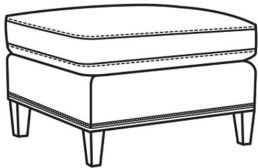

CR LAINE®

STYLE • COMFORT • COLOR

Penelope / 2160-05

| | |
|--------------|--|
| DESCRIPTION: | Chair (29.5W) |
| OUTSIDE: | 29.5"W x 42"D x 38.5"H |
| INSIDE: | 22.5"W x 23"D |
| SEAT: | 19"H |
| ARM: | 24"H |
| BACK RAIL: | 38.5"H |
| COM: | Plain: 8.50 yds Repeat of 2-14": 10.75 yds Repeat of 15-27": 11.50 yds |
| WEIGHT: | 70 lbs |

L = available in leather

Standard Features:

- Box Border Back
- French Seamed
- Standard with small nail trim
- May be shown with optional features

PENELOPE

| | |
|------------------------|-------------------|
| Standard Seat Cushion: | Comfort Down Seat |
| Standard Back Pillow: | Comfort Down Back |

Also available:

Penelope / 2160-07
Ottoman (25.5W X 22.5D)
Outside: 25.5W x 22.5D x 18H
Inside: 0W x 0D

Penelope / L2160-07
Leather Ottoman (25.5W X 22.5D)
Outside: 25.5W x 22.5D x 18H
Inside: 0W x 0D

Penelope / L2160-05
Leather Chair (29.5W)
Outside: 29.5W x 42D x 38.5H
Inside: 22.5W x 23D