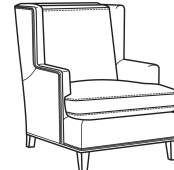

## Penelope / 2160-05

DESCRIPTION:	Chair (29.5W)
OUTSIDE:	29.5"W x 42"D x 38.5"H
INSIDE:	22.5"W x 23"D
SEAT:	19"H
ARM:	24"H
BACK RAIL:	38.5"H
COM:	Plain: 8.50 yds Repeat of 2-14": 10.75 yds Repeat of 15-27": 11.50 yds
WEIGHT:	70 lbs

### Standard Features:

- Box Border Back
- French Seamed
- Standard with small nail trim
- May be shown with optional features

## PENELOPE

Standard Seat Cushion:	Comfort Down Seat
Standard Back Pillow:	Comfort Down Back

Also available:

Penelope / 2160-07  
Ottoman (25.5W X 22.5D)  
Outside: 25.5W x 22.5D x 18H  
Inside: 0W x 0D

Penelope / L2160-07  
Leather Ottoman (25.5W X 22.5D)  
Outside: 25.5W x 22.5D x 18H  
Inside: 0W x 0D

Penelope / L2160-05  
Leather Chair (29.5W)  
Outside: 29.5W x 42D x 38.5H  
Inside: 22.5W x 23D