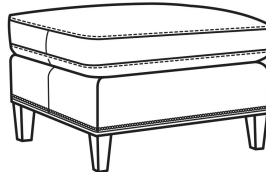

CR LAINE®

STYLE • COMFORT • COLOR

Penelope / 2160-05

| | |
|--------------|--|
| DESCRIPTION: | Chair (29.5W) |
| OUTSIDE: | 29.5"W x 42"D x 38.5"H |
| INSIDE: | 22.5"W x 23"D |
| SEAT: | 19"H |
| ARM: | 24"H |
| BACK RAIL: | 38.5"H |
| COM: | Plain: 8.50 yds Repeat of 2-14": 10.75 yds Repeat of 15-27": 11.50 yds |
| WEIGHT: | 70 lbs |

L = available in leather

Standard Features:

- Box Border Back
- French Seamed
- Standard with small nail trim
- May be shown with optional features

PENELOPE

| | |
|------------------------|-------------------|
| Standard Seat Cushion: | Comfort Down Seat |
| Standard Back Pillow: | Comfort Down Back |

Also available:

Penelope / 2160-07
Ottoman (25.5W X 22.5D)
Outside: 25.5W x 22.5D x 18H
Inside: 0W x 0D

Penelope / L2160-07
Leather Ottoman (25.5W X 22.5D)
Outside: 25.5W x 22.5D x 18H
Inside: 0W x 0D

Penelope / L2160-05
Leather Chair (29.5W)
Outside: 29.5W x 42D x 38.5H
Inside: 22.5W x 23D