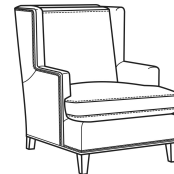

CR LAINE®

STYLE • COMFORT • COLOR

Penelope / 2160-05

| | |
|--------------|--|
| DESCRIPTION: | Chair (29.5W) |
| OUTSIDE: | 29.5"W x 42"D x 38.5"H |
| INSIDE: | 22.5"W x 23"D |
| SEAT: | 19"H |
| ARM: | 24"H |
| BACK RAIL: | 38.5"H |
| COM: | Plain: 8.50 yds Repeat of 2-14": 10.75 yds Repeat of 15-27": 11.50 yds |
| WEIGHT: | 70 lbs |

L = available in leather

Standard Features:

- Box Border Back
- French Seamed
- Standard with small nail trim
- May be shown with optional features

PENELOPE

| | |
|------------------------|-------------------|
| Standard Seat Cushion: | Comfort Down Seat |
| Standard Back Pillow: | Comfort Down Back |

Also available:

Penelope / 2160-07
Ottoman (25.5W X 22.5D)
Outside: 25.5W x 22.5D x 18H
Inside: 0W x 0D

Penelope / L2160-07
Leather Ottoman (25.5W X 22.5D)
Outside: 25.5W x 22.5D x 18H
Inside: 0W x 0D

Penelope / L2160-05
Leather Chair (29.5W)
Outside: 29.5W x 42D x 38.5H
Inside: 22.5W x 23D