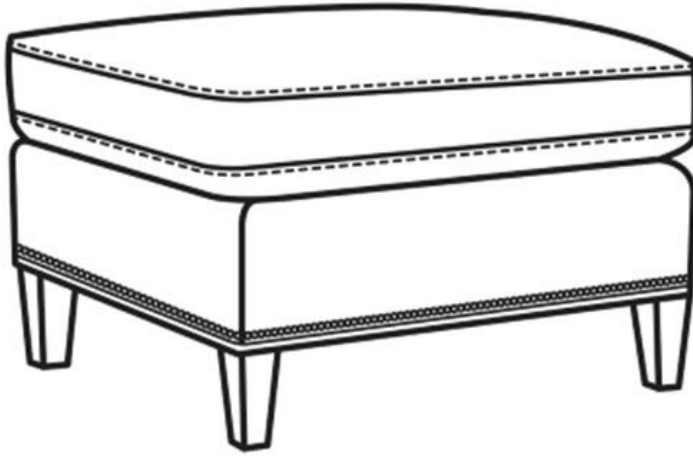

CR LAINE®

STYLE • COMFORT • COLOR

Penelope / 2160-07

DESCRIPTION:	Ottoman (25.5W X 22.5D)
OUTSIDE:	25.5"W x 22.5"D x 18"H
COM:	Plain: 3.00 yds Repeat of 2-14": 3.75 yds Repeat of 15-27": 4.25 yds
WEIGHT:	40 lbs

Standard Features:

- French Seamed
- Standard with small nail trim
- May be shown with optional features

PENELOPE

Standard Seat Cushion: Hallmark Seat
