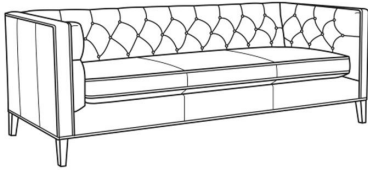

### Also available:

Alister / 1600-01  
Long Sofa (100W)  
Outside: 100W x 35.5D x 30H  
Inside: 87W x 24D

Alister / 1600-01B  
Long Sofa (100W)  
Outside: 100W x 35.5D x 30H  
Inside: 87W x 24D

Alister / 1600-20  
Sofa (82W)  
Outside: 82W x 35.5D x 30H  
Inside: 69W x 24D

Alister / 1600-20B  
Sofa (82W)  
Outside: 82W x 35.5D x 30H  
Inside: 69W x 24D

Alister / L1600-01B  
Leather Long Sofa (100W)  
Outside: 100W x 35.5D x 30H  
Inside: 87W x 24D

Alister / L1600-20  
Leather Sofa (82W)  
Outside: 82W x 35.5D x 30H  
Inside: 69W x 24D