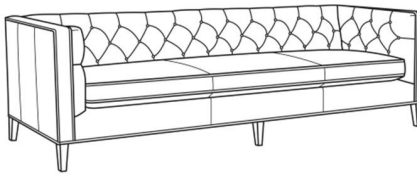

### Also available:

Alister / 1600-01  
Long Sofa (100W)  
Outside: 100W x 35.5D x 30H  
Inside: 87W x 24D

Alister / 1600-01B  
Long Sofa (100W)  
Outside: 100W x 35.5D x 30H  
Inside: 87W x 24D

Alister / 1600-20  
Sofa (82W)  
Outside: 82W x 35.5D x 30H  
Inside: 69W x 24D

Alister / 1600-20B  
Sofa (82W)  
Outside: 82W x 35.5D x 30H  
Inside: 69W x 24D

Alister / L1600-01B  
Leather Long Sofa (100W)  
Outside: 100W x 35.5D x 30H  
Inside: 87W x 24D

Alister / L1600-20  
Leather Sofa (82W)  
Outside: 82W x 35.5D x 30H  
Inside: 69W x 24D