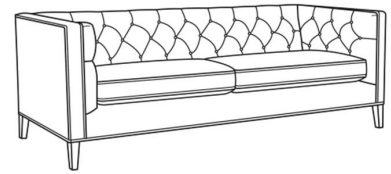

### Standard Features:

Tufted Back

May be shown with optional features

## ALISTER

Standard Seat Cushion: Hallmark Seat

### Also available:

Alister / 1600-01  
Long Sofa (100W)  
Outside: 100W x 35.5D x 30H  
Inside: 87W x 24D

Alister / 1600-01B  
Long Sofa (100W)  
Outside: 100W x 35.5D x 30H  
Inside: 87W x 24D

Alister / 1600-20  
Sofa (82W)  
Outside: 82W x 35.5D x 30H  
Inside: 69W x 24D