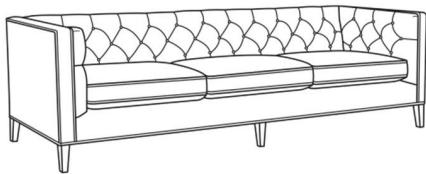

## Alister / L1600-01

DESCRIPTION:	Long Sofa (100W)
OUTSIDE:	100"W x 35.5"D x 30"H
INSIDE:	87"W x 24"D
SEAT:	19.5"H
ARM:	30"H
BACK RAIL:	30"H
COM:	Plain: 251 sq ft
WEIGHT:	175 lbs

**L** = available in leather

### Standard Features:

Tufted Back

May be shown with optional features

## ALISTER

Standard Seat Cushion: Hallmark Seat

### Also available:

Alister / 1600-01  
Long Sofa (100W)  
Outside: 100W x 35.5D x 30H  
Inside: 87W x 24D

Alister / 1600-01B  
Long Sofa (100W)  
Outside: 100W x 35.5D x 30H  
Inside: 87W x 24D

Alister / 1600-20  
Sofa (82W)  
Outside: 82W x 35.5D x 30H  
Inside: 69W x 24D