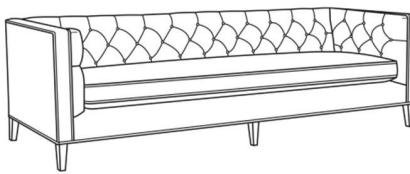

## Alister / L1600-01

DESCRIPTION:	Long Sofa (100W)
OUTSIDE:	100"W x 35.5"D x 30"H
INSIDE:	87"W x 24"D
SEAT:	19.5"H
ARM:	30"H
BACK RAIL:	30"H
COM:	Plain: 251 sq ft
WEIGHT:	175 lbs

**L** = available in leather

### Standard Features:

Tufted Back

May be shown with optional features

## ALISTER

Standard Seat Cushion: Hallmark Seat

### Also available:

Alister / 1600-01  
Long Sofa (100W)  
Outside: 100W x 35.5D x 30H  
Inside: 87W x 24D

Alister / 1600-01B  
Long Sofa (100W)  
Outside: 100W x 35.5D x 30H  
Inside: 87W x 24D

Alister / 1600-20  
Sofa (82W)  
Outside: 82W x 35.5D x 30H  
Inside: 69W x 24D