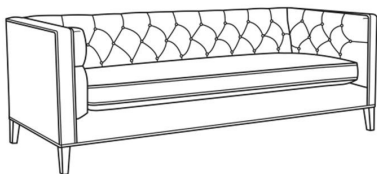

### Also available:

Alister / 1600-01  
Long Sofa (100W)  
Outside: 100W x 35.5D x 30H  
Inside: 87W x 24D

Alister / 1600-01B  
Long Sofa (100W)  
Outside: 100W x 35.5D x 30H  
Inside: 87W x 24D

Alister / 1600-20  
Sofa (82W)  
Outside: 82W x 35.5D x 30H  
Inside: 69W x 24D

Alister / 1600-20B  
Sofa (82W)  
Outside: 82W x 35.5D x 30H  
Inside: 69W x 24D

Alister / L1600-01B  
Leather Long Sofa (100W)  
Outside: 100W x 35.5D x 30H  
Inside: 87W x 24D

Alister / L1600-20  
Leather Sofa (82W)  
Outside: 82W x 35.5D x 30H  
Inside: 69W x 24D