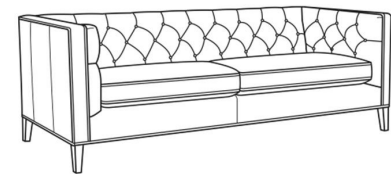

### Also available:

Alister / 1600-01  
Long Sofa (100W)  
Outside: 100W x 35.5D x 30H  
Inside: 87W x 24D

Alister / 1600-01B  
Long Sofa (100W)  
Outside: 100W x 35.5D x 30H  
Inside: 87W x 24D

Alister / 1600-20  
Sofa (82W)  
Outside: 82W x 35.5D x 30H  
Inside: 69W x 24D

Alister / 1600-20B  
Sofa (82W)  
Outside: 82W x 35.5D x 30H  
Inside: 69W x 24D

Alister / L1600-01B  
Leather Long Sofa (100W)  
Outside: 100W x 35.5D x 30H  
Inside: 87W x 24D

Alister / L1600-20  
Leather Sofa (82W)  
Outside: 82W x 35.5D x 30H  
Inside: 69W x 24D