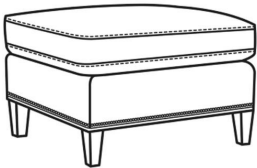

Also available:

Penelope / 2160-07
Ottoman (25.5W X 22.5D)
Outside: 25.5W x 22.5D x 18H
Inside: 0W x 0D