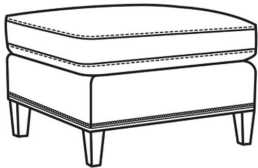

CR LAINE®

STYLE • COMFORT • COLOR

Penelope / L2160-05

DESCRIPTION:	Chair (29.5W)
OUTSIDE:	29.5"W x 42"D x 38.5"H
INSIDE:	22.5"W x 23"D
SEAT:	19"H
ARM:	24"H
BACK RAIL:	38.5"H
COM:	Plain: 107 sq ft
WEIGHT:	75 lbs

Standard Features:

- Box Border Back
- French Seamed
- Standard with small nail trim
- May be shown with optional features

PENELOPE

Standard Seat Cushion:	Comfort Down Seat
Standard Back Pillow:	Comfort Down Back

Also available:

Penelope / 2160-07
Ottoman (25.5W X 22.5D)
Outside: 25.5W x 22.5D x 18H
Inside: 0W x 0D

Penelope / L2160-07
Leather Ottoman (25.5W X 22.5D)
Outside: 25.5W x 22.5D x 18H
Inside: 0W x 0D

Penelope / 2160-05
Chair (29.5W)
Outside: 29.5W x 42D x 38.5H
Inside: 22.5W x 23D