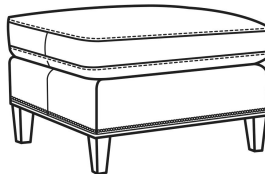

CR LAINE®

STYLE • COMFORT • COLOR

Penelope / L2160-05

DESCRIPTION:	Chair (29.5W)
OUTSIDE:	29.5"W x 42"D x 38.5"H
INSIDE:	22.5"W x 23"D
SEAT:	19"H
ARM:	24"H
BACK RAIL:	38.5"H
COM:	Plain: 107 sq ft
WEIGHT:	75 lbs

Standard Features:

- Box Border Back
- French Seamed
- Standard with small nail trim
- May be shown with optional features

PENELOPE

Standard Seat Cushion:	Comfort Down Seat
Standard Back Pillow:	Comfort Down Back

Also available:

Penelope / 2160-07
Ottoman (25.5W X 22.5D)
Outside: 25.5W x 22.5D x 18H
Inside: 0W x 0D

Penelope / L2160-07
Leather Ottoman (25.5W X 22.5D)
Outside: 25.5W x 22.5D x 18H
Inside: 0W x 0D

Penelope / 2160-05
Chair (29.5W)
Outside: 29.5W x 42D x 38.5H
Inside: 22.5W x 23D