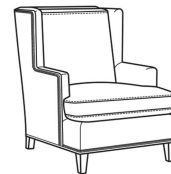

CR LAINE®

STYLE • COMFORT • COLOR

Penelope / L2160-05

DESCRIPTION:	Chair (29.5W)
OUTSIDE:	29.5"W x 42"D x 38.5"H
INSIDE:	22.5"W x 23"D
SEAT:	19"H
ARM:	24"H
BACK RAIL:	38.5"H
COM:	Plain: 107 sq ft
WEIGHT:	75 lbs

Standard Features:

- Box Border Back
- French Seamed
- Standard with small nail trim
- May be shown with optional features

PENELOPE

Standard Seat Cushion:	Comfort Down Seat
Standard Back Pillow:	Comfort Down Back

Also available:

Penelope / 2160-07
Ottoman (25.5W X 22.5D)
Outside: 25.5W x 22.5D x 18H
Inside: 0W x 0D

Penelope / L2160-07
Leather Ottoman (25.5W X 22.5D)
Outside: 25.5W x 22.5D x 18H
Inside: 0W x 0D

Penelope / 2160-05
Chair (29.5W)
Outside: 29.5W x 42D x 38.5H
Inside: 22.5W x 23D