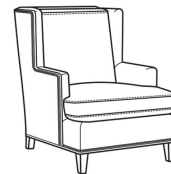

## Penelope / L2160-05

DESCRIPTION:	Chair (29.5W)
OUTSIDE:	29.5"W x 42"D x 38.5"H
INSIDE:	22.5"W x 23"D
SEAT:	19"H
ARM:	24"H
BACK RAIL:	38.5"H
COM:	Plain: 107 sq ft
WEIGHT:	75 lbs

### Standard Features:

- Box Border Back
- French Seamed
- Standard with small nail trim
- May be shown with optional features

	<b>PENELOPE</b>
Standard Seat Cushion:	Comfort Down Seat
Standard Back Pillow:	Comfort Down Back

### Also available:

Penelope / 2160-07  
Ottoman (25.5W X 22.5D)  
Outside: 25.5W x 22.5D x 18H  
Inside: 0W x 0D

Penelope / L2160-07  
Leather Ottoman (25.5W X 22.5D)  
Outside: 25.5W x 22.5D x 18H  
Inside: 0W x 0D