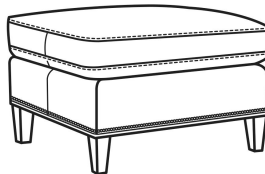

## Penelope / L2160-05

DESCRIPTION:	Chair (29.5W)
OUTSIDE:	29.5"W x 42"D x 38.5"H
INSIDE:	22.5"W x 23"D
SEAT:	19"H
ARM:	24"H
BACK RAIL:	38.5"H
COM:	Plain: 107 sq ft
WEIGHT:	75 lbs

### Standard Features:

- Box Border Back
- French Seamed
- Standard with small nail trim
- May be shown with optional features

	<b>PENELOPE</b>
Standard Seat Cushion:	Comfort Down Seat
Standard Back Pillow:	Comfort Down Back

### Also available:

Penelope / 2160-07  
Ottoman (25.5W X 22.5D)  
Outside: 25.5W x 22.5D x 18H  
Inside: 0W x 0D

Penelope / L2160-07  
Leather Ottoman (25.5W X 22.5D)  
Outside: 25.5W x 22.5D x 18H  
Inside: 0W x 0D