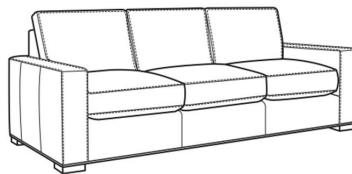

CR LAINE®

STYLE • COMFORT • COLOR

Maxwell / 5300-01

DESCRIPTION:	Long Sofa (110W)
OUTSIDE:	110"W x 41"D x 38"H
INSIDE:	95"W x 25"D
SEAT:	20.5"H
ARM:	26"H
BACK RAIL:	31.5"H
THROW PILLOWS:	2 - 20"
COM:	Plain: 25.00 yds Repeat of 2-14": 31.25 yds Repeat of 15-27": 33.75 yds
WEIGHT:	200 lbs

L = available in leather

Standard Features:

Box Border Back

French Seamed

May be shown with optional features

MAXWELL

Standard Seat Cushion:	Comfort Down Seat
Standard Back Pillow:	Comfort Down Back

Also available:

Maxwell / 5300-00
Sofa (89W)
Outside: 89W x 41D x 38H
Inside: 74W x 25D

Maxwell / L5300-00
Leather Sofa (89W)
Outside: 89W x 41D x 38H
Inside: 74W x 25D

Maxwell / L5300-01
Leather Long Sofa (110W)
Outside: 110W x 41D x 38H
Inside: 95W x 25D