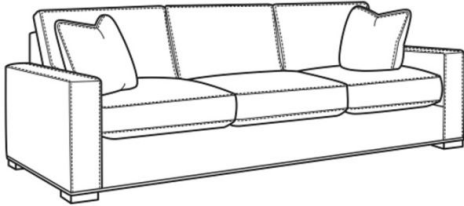

CR LAINE®

STYLE • COMFORT • COLOR

Maxwell / 5300-01

DESCRIPTION:	Long Sofa (110W)
OUTSIDE:	110"W x 41"D x 38"H
INSIDE:	95"W x 25"D
SEAT:	20.5"H
ARM:	26"H
BACK RAIL:	31.5"H
THROW PILLOWS:	2 - 20"
COM:	Plain: 25.00 yds Repeat of 2-14": 31.25 yds Repeat of 15-27": 33.75 yds
WEIGHT:	200 lbs

L = available in leather

Standard Features:

Box Border Back

French Seamed

May be shown with optional features

MAXWELL

Standard Seat Cushion:	Comfort Down Seat
Standard Back Pillow:	Comfort Down Back

Also available:

Maxwell / 5300-00
Sofa (89W)
Outside: 89W x 41D x 38H
Inside: 74W x 25D

Maxwell / L5300-00
Leather Sofa (89W)
Outside: 89W x 41D x 38H
Inside: 74W x 25D

Maxwell / L5300-01
Leather Long Sofa (110W)
Outside: 110W x 41D x 38H
Inside: 95W x 25D